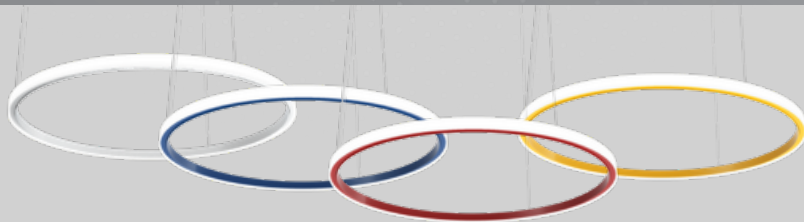

Available in
Disponible en

SOL • P99

NOMINAL LUMINAIRE DIAMETER • DIAMÈTRE NOMINAL DU LUMINAIRE

24" - 60mm LED 700mA 50W
36" - 914mm LED 700mA 75W
48" - 1220mm LED 700mA 100W
60" - 1525mm LED 700mA 120W
72" - 1830mm LED 700mA 150W
96"- 2440mm LED 700mA 195W

LIGHT SOURCE • SOURCE LUMINEUSE

LED 4000K 90 CRI
LED 3500K 90 CRI
LED 3000K 90 CRI
LED 27 00K 90 CRI

LUMEN OUTPUT • RENDU LUMINEUX

STANDARD, 1000mA • STANDARD, 1000mA
REDUCED, 500mA • RÉDUIT 500mA

MAINS VOLTAGE • VOLTAGE CIRCUIT

120- 277V

DIMMING SPECIFICATION • OPTION DE GRADATION

LED DIMMING (0-10 V) • GRADATION (0-10V)

INNER & OUTER RING FINISH (INDEPENDENT)

FINI DE L'ANNEAU INTÉRIEUR & EXTÉRIEUR (INDÉPENDANT)

ANODIZED DARK BRONZE EFFECT • EFFET ANODISÉ DE BRONZE SOMBRE
BLACK POWDER COATED • FINI POUDRE NOIRE
BLUE POWDER COATED • FINI POUDRE BLEU
CHROME PLATED • PLAQUÉ CHROME*
GREEN POWDER COATED • FINI POUDRE VERT
ANODIZED EFFECT GRAY • GRIS MÉTALLIQUE AVEC EFFET ANODISÉ
RED POWDER COATED • FINI POUDRE ROUGE
WHITE POWDER COATED • FINI POUDRE BLANCHE
YELLOW POWDER COATED • FINI POUDRE JAUNE
CUSTOM RAL COLOR • SUR MESURE

* REFER TO SPECIFICATION SHEET FOR MORE DETAILS

* SE RÉFÉRER À LA FICHE TECHNIQUE POUR PLUS DE DÉTAILS