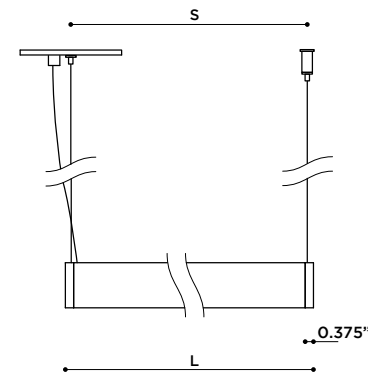

* REFER TO SPECIFICATION SHEET FOR MORE DETAILS

* SE RÉFÉRER À LA FICHE TECHNIQUE POUR PLUS DE DÉTAILS

DIMENSIONS

CODE	Ø
-24	26.1" 664mm
-36	38.2" 970mm
-48	50.2" 1276mm
-60	62.3" 1581mm
-72	74.3" 1887mm
-96	98.4" 2499mm

Available in
Disponible en

MAX • P95

LIGHT DISTRIBUTION • ÉCLAIRAGE TYPE

DIRECT
INDIRECT

LUMINAIRE OVERALL SIZE • TAILLE HORS-TOUT DU LUMINAIRE

24.5" - 622mm • 7W (REDUCED) - 15W (STANDARD)
36.3" - 922mm • 11W (REDUCED) - 22W (STANDARD)
48.2" - 1224mm • 15W (REDUCED) - 30W (STANDARD)
60" - 1524mm • 19W (REDUCED) - 37W (STANDARD)
71.8" - 1824mm • 23W (REDUCED) - 45W (STANDARD)
83.6" - 2123mm • 27W (REDUCED) - 53W (STANDARD)
95.4" - 2423mm • 31W (REDUCED) - 59W (STANDARD)

* REFER TO SPECIFICATION SHEET FOR MORE DETAILS

* SE RÉFÉRER À LA FICHE TECHNIQUE POUR PLUS DE DÉTAILS

DIMENSIONS

L	S
24" 610mm	23.5" 597mm
36" 914mm	35.5" 901mm
48" 1219mm	47.5" 1206mm
60" 1524mm	59.5" 1511mm
72" 1829mm	71.5" 1816mm
84" 2133mm	83.5" 2120mm
95.2" 2418mm	94.8" 2408mm

DIMENSIONS

L	S
24" 610mm	23.5" 597mm
36" 914mm	35.5" 901mm
48" 1219mm	47.5" 1206mm
60" 1524mm	59.5" 1511mm
72" 1829mm	71.5" 1816mm
84" 2133mm	83.5" 2120mm
95.2" 2418mm	94.8" 2408mm

NOTES

.....

.....

.....

.....