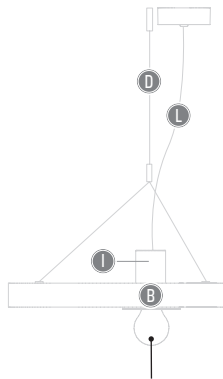

E27 FILAMENT-LAMP:
to be ordered separately

BB(B)	MATERIALS	43		Concrete		
		67		Cork		
		117		Oak stained black		
		118		Oak natural		
		132		Driftwood		
		120		Marble White		
		121		Marble Green		
		133		Marble Grey		
		not on available on ROND-L 3S & ROND-L 3				
CCC	TYPE E27	001		LED (MAX 8 W)		
DD	SUSP. CABLE	01		1,5 m		
		02		2,5 m		
II(I)	COLORS	02		Black		
		03		White		
		103		Soft Blue		
		104		Soft Green		
		124		Kaki		
		112		Gold Finish		
LL	SUSP. KIT	02		Black		
		03		White		
		04		Pink		

Alu-chosen material.