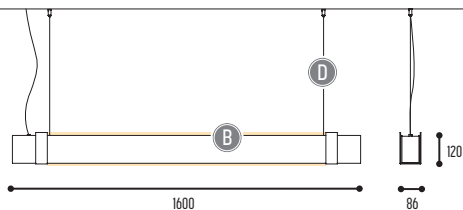

MR BEAM

design detail concept for dark

reddot design award
winner 2017

MR.BEAM 1

1600 mm 2301-BBB-1H-DD-II(I)-(J)-LL-K

2200 mm 2306-BBB-1H-DD-II(I)-(J)-LL-K
 2600 mm 2304-BBB-1H-DD-II(I)-(J)-LL-K
 3400 mm 2307-BBB-1H-DD-II(I)-(J)-LL-K