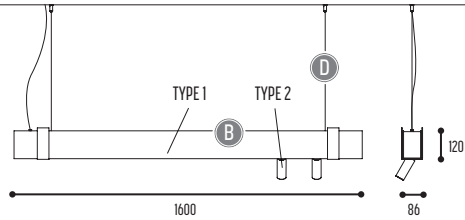

MR.BEAM 2

1600 mm 2302-BBB-1H-DD-II(I)-(J)-LL-K-T