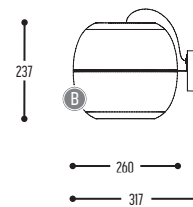

BB(B)	COLORS	02		Black	
		03		White	
		101		Soft Pink	
		103		Soft Blue	
		104		Soft Green	
		124		Kaki	
		140		Old Pink	
		141		Terracotta Red	
		142		Oxide Red	
		69		Copper	
		110		Brass	
		137		Bronze Finish	
					RAL color on request
CCC	TYPE E27	042		LED Globe (MAX 12W)	
DD	SUSP. CABLE	01	1,5 m		
		02	2,5 m		

Alu-Metal-Brass