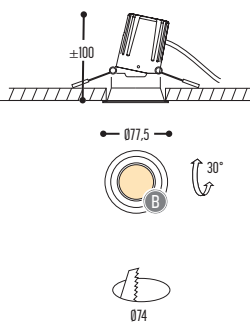

ATSJOEM MOVE

IP20 2123-BB-909GGH-K

ATSJOEM BOX

IP20 2124-BB-909GGH-K
IP44 2125-BB-909GGH-K