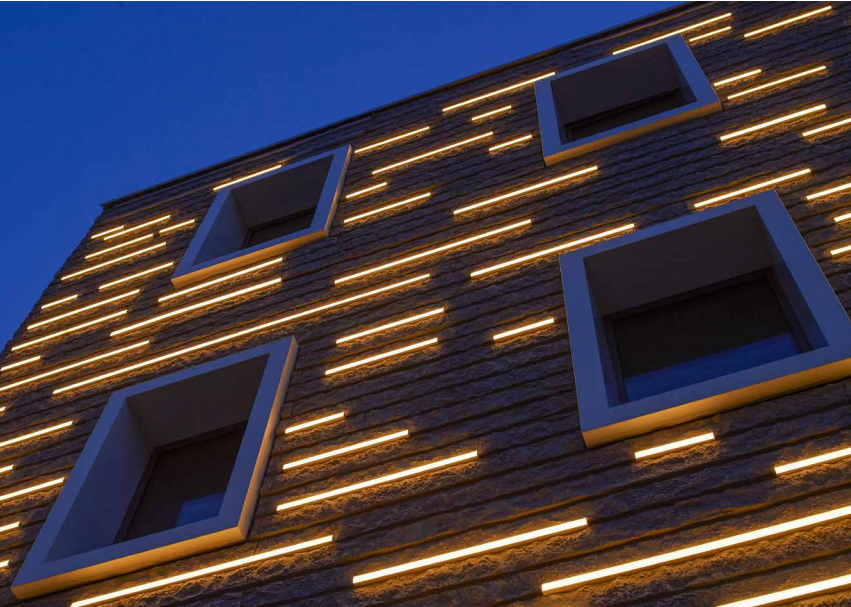

NINZA

IP65 1800-BB-FFGH-K-NN(N) SEALED+PLEXI

IP67 1803-BB-FFGH-K-NN(N) SEALED

BB	COLORS	02		Black
		03		White
		RAL color on request		
FF	LED	09	>80 CRI • 450 Lm/m / 9,6 W/m	
		14	>90 CRI • 700 Lm/m / 14,4 W/m	
		28	>90 CRI • 1450 Lm/m / 28,8 W/m	
G	DIFFUSER	P	Plexi	
H	COLOR TEMP.	2	2700 K	
		3	3000 K	
		4	4000 K	
K	DRIVER	0	Non dimmable (extern)	
		2	Dimmable 1-10 V (extern)	
		3	Dali (extern)	
		4	Phase cut (extern)	
NN(N)	LENGTH	90	900 mm	
		120	1200 mm	
		180	1800 mm	
		240	2400 mm	
		all dimensions possible up to 4000 mm on request		

Alu-PC