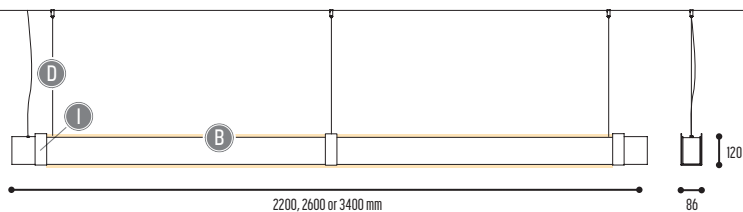

MR BEAM

design detail concept for dark

reddot design award
winner 2017

MR.BEAM 1

1600 mm 2301-BBB-1H-DD-II(I)-(J)-LL-K

2200 mm 2306-BBB-1H-DD-II(I)-(J)-LL-K
 2600 mm 2304-BBB-1H-DD-II(I)-(J)-LL-K
 3400 mm 2307-BBB-1H-DD-II(I)-(J)-LL-K