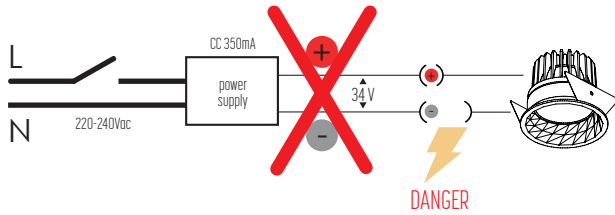

SWITCHED ON POWER SUPPLY CONNECTION WRONG

The LED fixture (f.e. ATSJ1) has a maximum input voltage. Connecting the fixture to a switched on powersupply can can exceed the secondary side max. voltage and thus damage the LED fixtures.

f.e. Atsj specifications = 14W , driven @ 350mA cc, Vf 34V