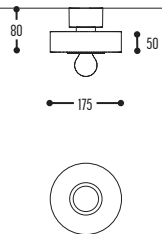

ROND-L 1
1248-BB(B)-001-II(I)