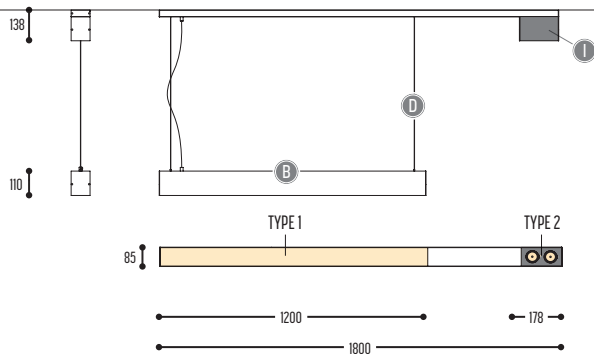

PE-Metal

SPAZE

design anthony boelaert for dark

reddot design award
winner 2017

SPAZE 1 S
1286-BB-13-01-K-J-234H-II(I)

SPAZE 1
1285-BB-13-K-J-234H-II(I)

TYPE 1	BB	COLORS	02	Black
			03	White
	CC	LED	13	>90 CRI • 3910 Lm / 25,9 W / 3000K
	DD	SUSP. CABLE	01	1,5 m
	K	DRIVER	0	Non dimmable (intern)
			2	Dimmable 1-10 V (intern)
			3	Dali (intern)
	J	DIFFUSER	0	Opal
			1	Prismatic
TYPE 2	E	LED	2	>90 CRI • 2x1000 Lm / 350 mA / 9 W
	GG	REFLECTOR	34	34°
	H	COLOR. TEMP.	2	2700 K
			3	3000 K
	II(I)	COLORS	02	Black
			03	White
101			Soft Pink	
103			Soft Blue	
104			Soft Green	
124			Kaki	
140			Old Pink	
141			Terracotta Red	
142			Oxide Red	
111			Brass Finish	
112	Gold Finish			
137	Bronze Finish			
			RAL color on request	