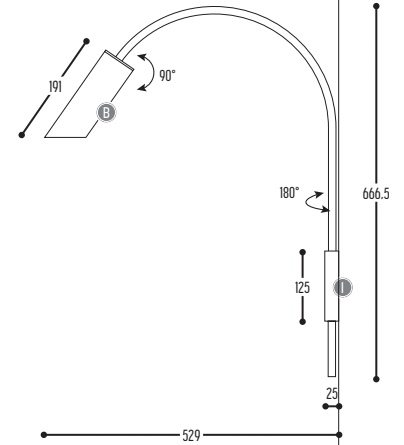

WALLSTER JR
1120-BB-90600H-II(I)-K

BB(B)	COLORS	02		Black
		03		White
EFF	CRI • LUMENOUTPUT	906	LED	>90 CRI • 600 Lm / 350 mA / 6,4 W
GG	REFLECTOR	00	N.A.	
H	COLOR TEMP.	2	2700 K	
		3	3000 K	
		4	4000 K	
II(I)	COLORS	02		Black
		03		White
		110		Brass
K	DRIVER	1	No driver	
		0	Non dimmable (intern)	
		2	Dimmable 1-10 V (extern)	
		3	Dali (extern)	

Metal-Alu