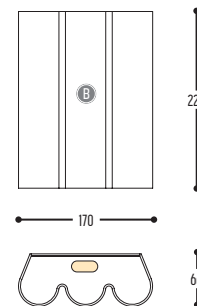

TWERKIT 3

- IP20 1091-BB(B)-071-00
- IP20 1091-BB(B)-80500H-00-K
- IP44 1096-BB(B)-80500H-00-K

BB(B)	COLORS	02		Black		
		03		White		
		101		Soft Pink		
		103		Soft Blue		
		104		Soft Green		
		124		Kaki		
		140		Old Pink		
		141		Terracotta Red		
		142		Oxide Red		
		111		Brass Finish		
		112		Gold Finish		
		137		Bronze Finish		
					RAL color on request	
		CCC	TYPE G9	071		LED QT14 (MAX 9 W)
EFF	LED	TWERKIT 2 JR	805	>85 CRI • 2x300 Lm / 350 mA / 3 W		
		TWERKIT 2 TWERKIT 3	805	>85 CRI • 2x550 Lm / 700 mA / 6 W		
H	COLOR TEMP.	2	2700 K			
		3	3000 K			
		4	4000 K			
K	DRIVER	1	No driver			
		0	Non dimmable (intern)			
		2	Dimmable 1-10 V (intern)			
		3	Dali (intern)			

Alu-Steel