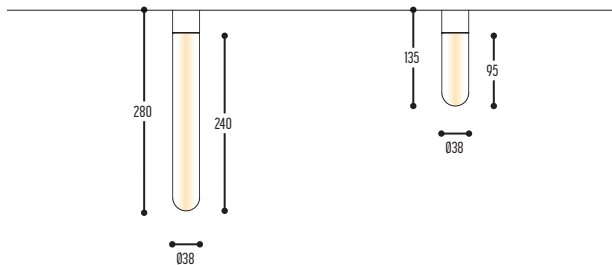

CIGAR 30.6 FIX
2539-BB(B)-90400H-II(I)-K

CIGAR 30.7 FIX
2540-BB(B)-90400H-II(I)-K