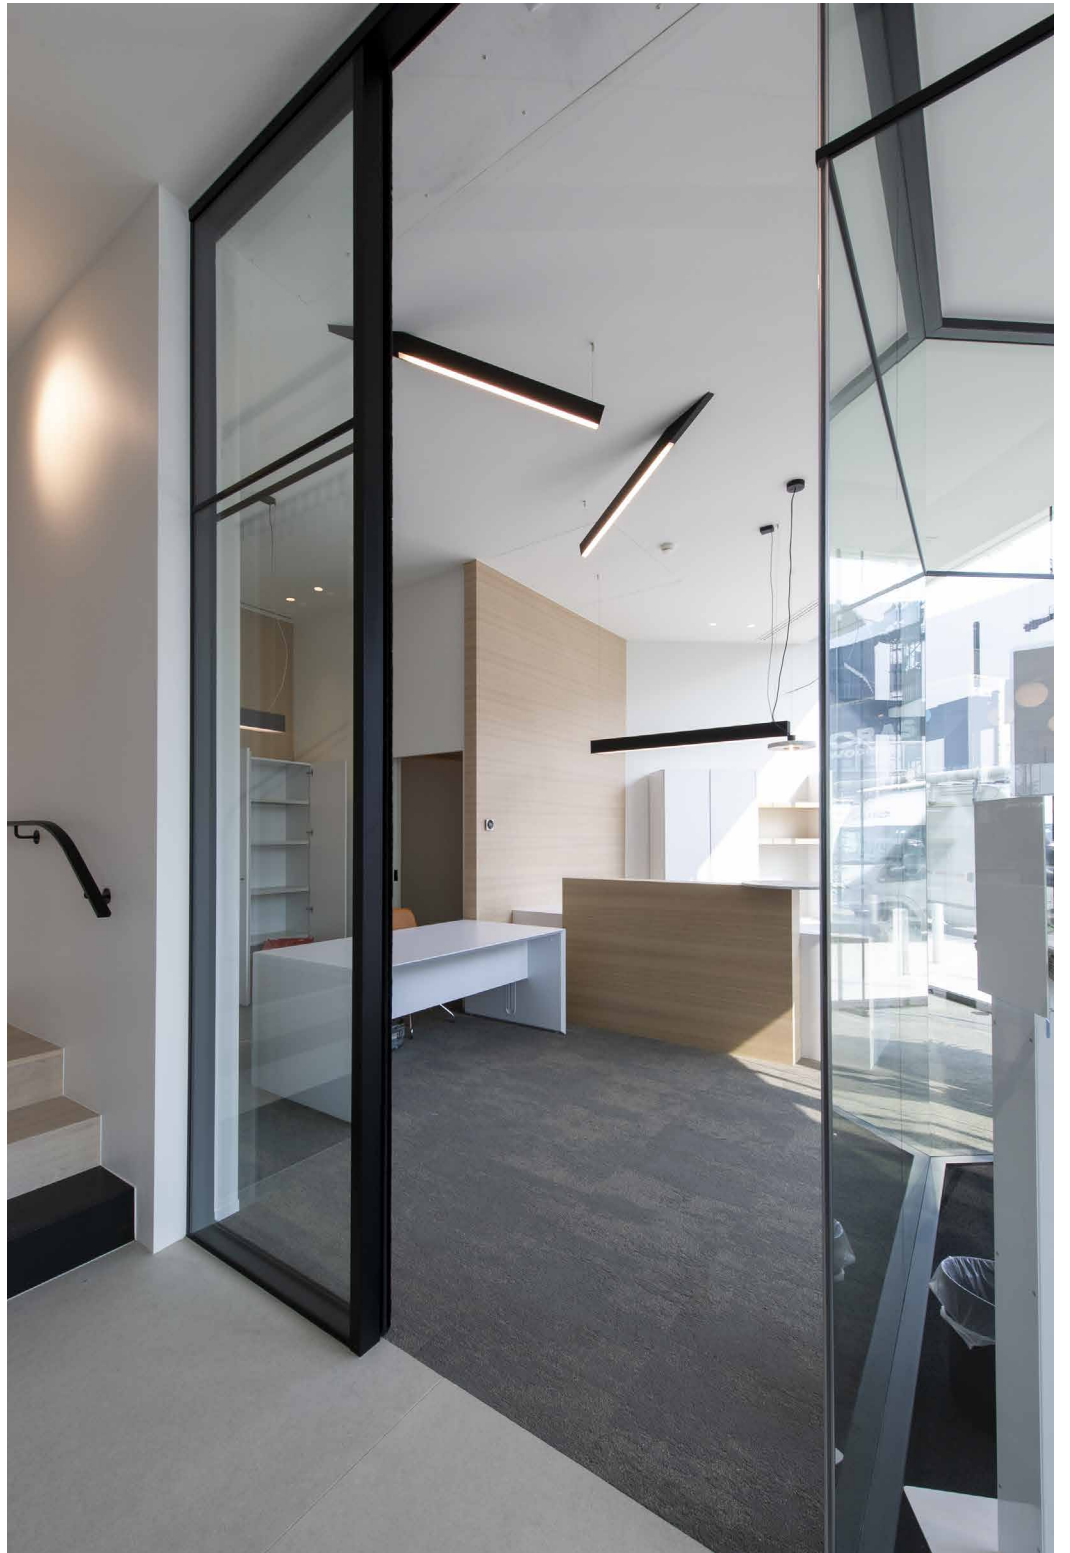

ANGLE BEAM

design anthony boelaert for dark

Prolease Nederland _ Bulters Architecten

ANGLE BEAM 1
1230-BB(B)-824003-0-K

ANGLE BEAM 2
1231-BB(B)-832003-0-K

BB(B)	COLORS	02	Black		
		03	White		
		101	Soft Pink		
		103	Soft Blue		
		104	Soft Green		
		124	Kaki		
		140	Old Pink		
		141	Terracotta Red		
		142	Oxide Red		
		111	Brass Finish		
		112	Gold Finish		
		137	Bronze Finish		
					RAL color on request
		EFF	LED	ANGLE BEAM 1 ANGLE BEAM 2	824 832
GG	REFLECTOR		00	N.A.	
H	COLOR TEMP.		3	3000K	
J	DOWN TYPE		0	opal cover	
K	DRIVER		0	Non dimmable	
			2	Dimmable 1-10 V (intern)	
			3	Dali (intern)	