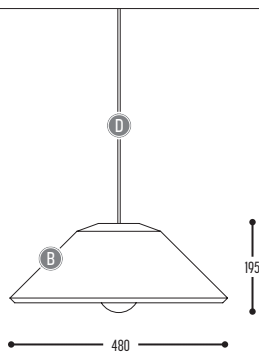

CAPITANO
1086-67-001-DD

BB	COLORS	67	Cork
CCC	TYPE E27	001	LED / Globe (MAX 15 W)
DD	SUSP. CABLE	01	1,5 m
		02	2,5 m

Cork