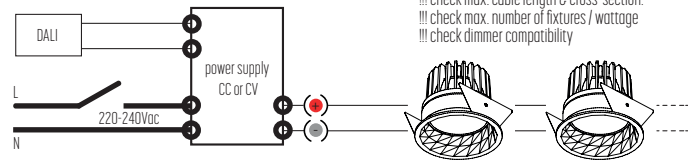

DIMMING TYPE 3 = DALI DIM.

!!! check max. cable length & cross-section.
!!! check max. number of fixtures / wattage
!!! check dimmer compatibility