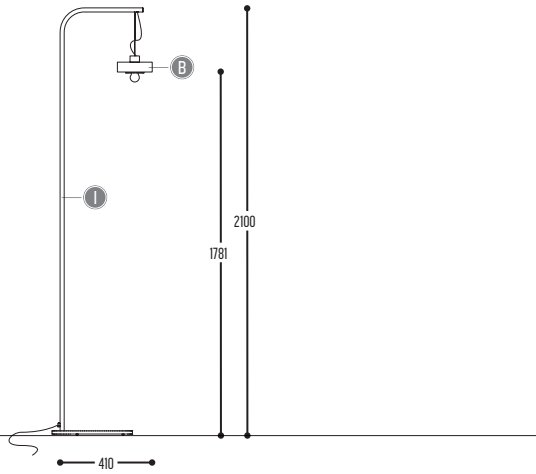

ROND-L FLOOR
1256-BB(B)-001-II(I)

BB(B)	MATERIALS	67		Cork
		117		Oak stained black
		118		Oak natural
		132		Driftwood
CCC	TYPE E27	001		LED (MAX 8 W)
DD	SUSP. CABLE	01	1,5 m	
		02	2,5 m	
II(I)	COLORS	02		Black
		03		White
		103		Soft Blue
		104		Soft Green
		124		Kaki
		112		Gold Finish