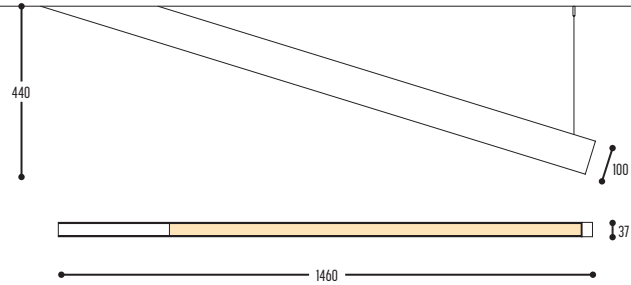

ANGLE BEAM

design anthony boelaert for dark

Prolease Nederland _ Bulters Architecten

ANGLE BEAM 1
1230-BB(B)-824003-0-K

ANGLE BEAM 2
1231-BB(B)-832003-0-K

BB(B)	COLORS	02	Black		
		03	White		
		101	Soft Pink		
		103	Soft Blue		
		104	Soft Green		
		124	Kaki		
		140	Old Pink		
		141	Terracotta Red		
		142	Oxide Red		
		111	Brass Finish		
		112	Gold Finish		
		137	Bronze Finish		
					RAL color on request
		EFF	LED	ANGLE BEAM 1 ANGLE BEAM 2	824 832
GG	REFLECTOR		00	N.A.	
H	COLOR TEMP.		3	3000K	
J	DOWN TYPE		0	opal cover	
K	DRIVER		0	Non dimmable	
			2	Dimmable 1-10 V (intern)	
			3	Dali (intern)	