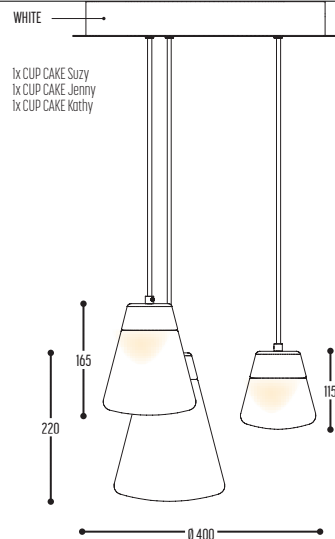

CUP CAKE CLUB 3

1070-BB(B)-804002-DD
1070-BB(B)-80600H-DD-K