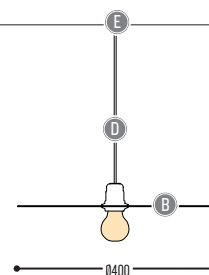

BB(B)	COLORS	02	Black		
		03	White		
		101	Soft Pink		
		103	Soft Blue		
		104	Soft Green		
		124	Kaki		
		140	Old Pink		
		141	Terracotta Red		
		142	Oxide Red		
		110	Brass		
		137	Bronze Finish		
		RAL color on request			
		CCC	TYPE E27	001	LED (MAX 8 W)
DD	SUSP. CABLE	01	1,5 m		
		02	2,5 m		
EE	SUSP. KIT	B	Black		
		W	White		

Alu - Brass