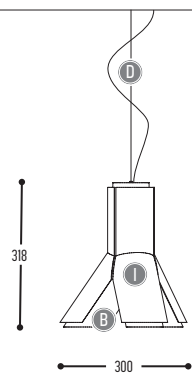

Alu - Glass - Brass

BOKY

design frank janssens for dark

BOKY
820-BB-001-DD-I

BB	COLOR OUTSIDE	03		White
		04		Red
		08		Orange
CCC	TYPE E27	001		LED / Globe (MAX 12 W)
DD	SUSP. CABLE	01	1,5 m	
		02	2,5 m	
I	COLOR SHELLS	B		Black
		W		White
				RAL color on request