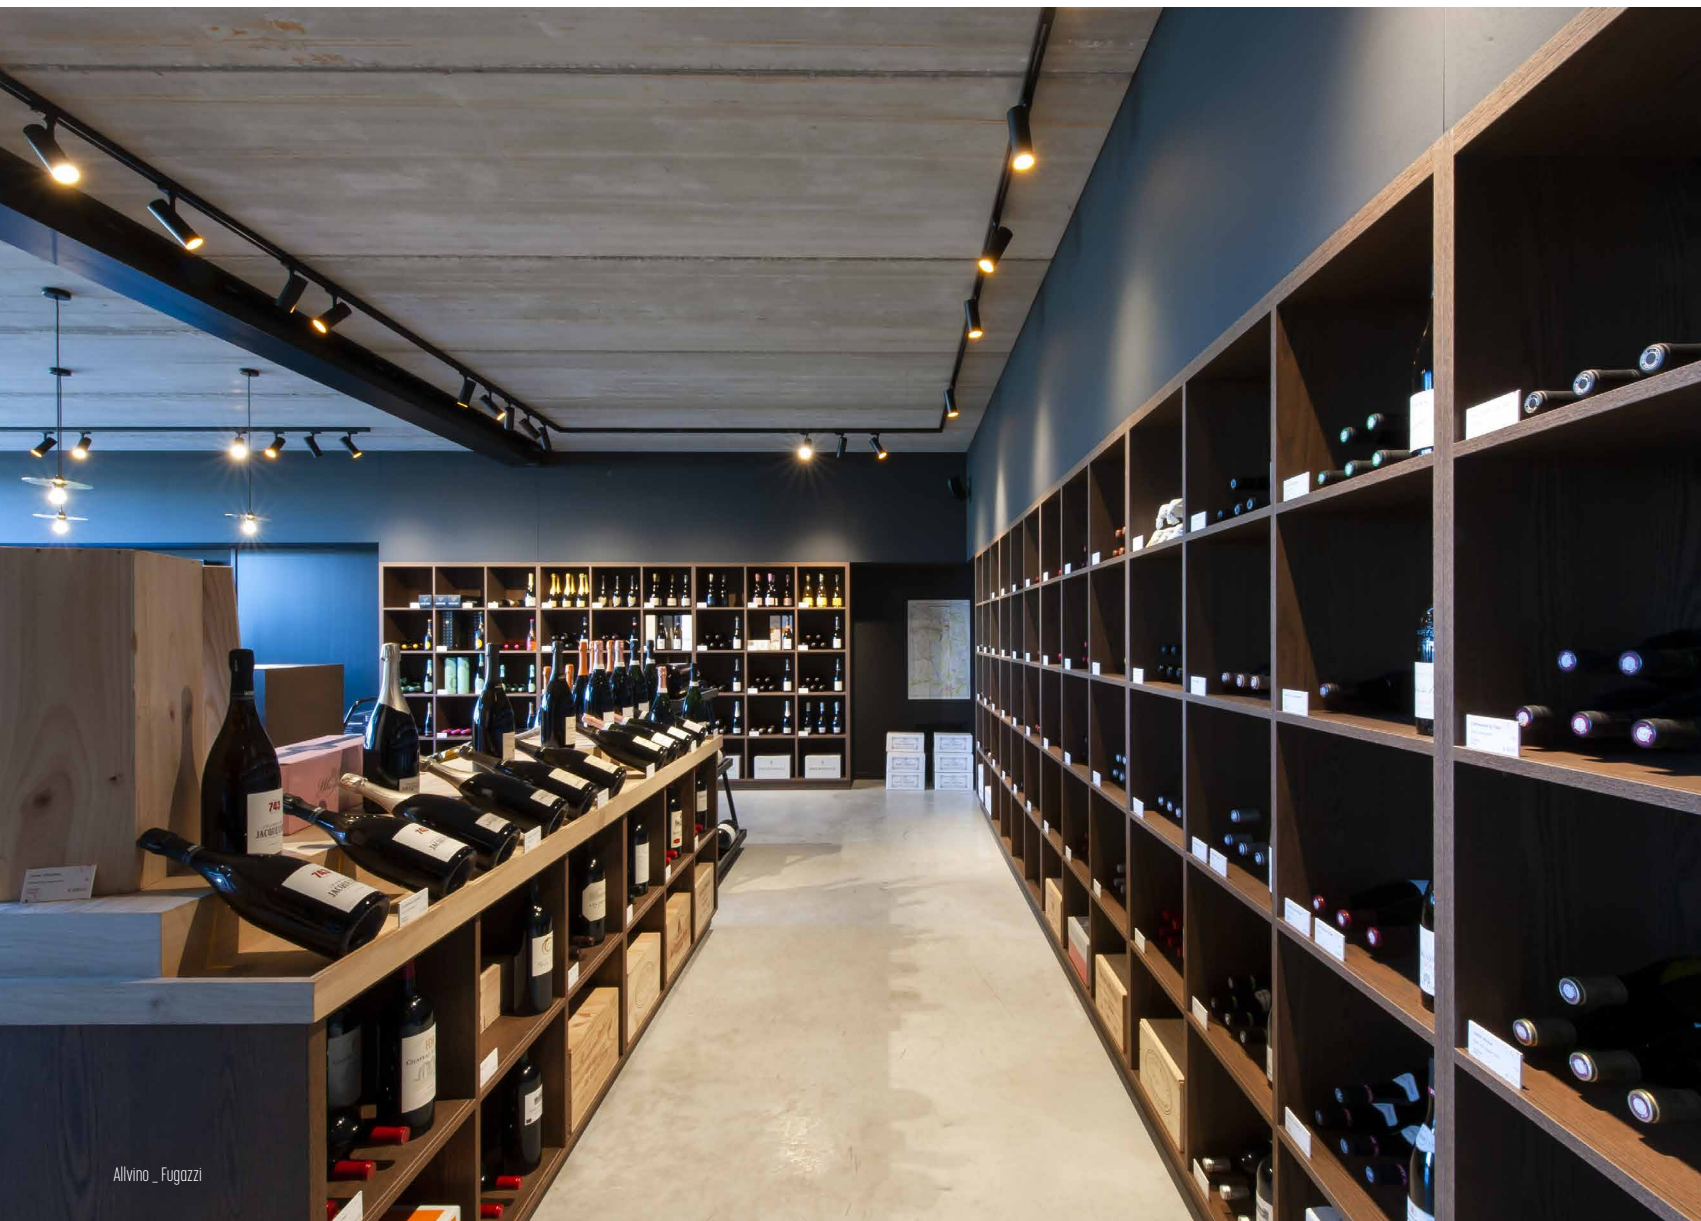

Alu

The Motel

TUKI 60 TRACK
1346-BB-907GGH-I-K

TRACK RAIL: to be ordered separately
Compatible with EUTRAC, GLOBAL & POWERGEAR

DALI - version

TRACK RAIL: to be ordered separately
Compatible with GLOBAL & POWERGEAR