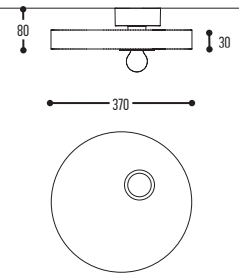

ROND-L 3
1250-BB(B)-001-II(I)