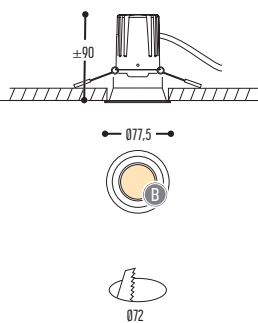

ATSJOEM

IP20 2121-BB-909GGH-K
IP44 2122-BB-909GGH-K