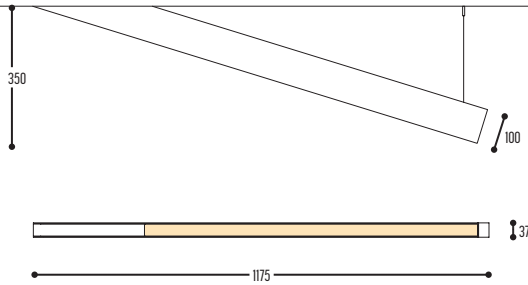

ANGLE BEAM

design anthony boelaert for dark

Prolease Nederland _ Bulters Architecten

ANGLE BEAM 1
1230-BB(B)-824003-0-K

ANGLE BEAM 2
1231-BB(B)-832003-0-K

BB(B)	COLORS	02	Black		
		03	White		
		101	Soft Pink		
		103	Soft Blue		
		104	Soft Green		
		124	Kaki		
		140	Old Pink		
		141	Terracotta Red		
		142	Oxide Red		
		111	Brass Finish		
		112	Gold Finish		
		137	Bronze Finish		
					RAL color on request
		EFF	LED	ANGLE BEAM 1 ANGLE BEAM 2	824 832
GG	REFLECTOR		00	N.A.	
H	COLOR TEMP.		3	3000K	
J	DOWN TYPE		0	opal cover	
K	DRIVER		0	Non dimmable	
			2	Dimmable 1-10 V (intern)	
			3	Dali (intern)	