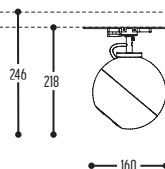

Lampbase is standard matt black for all spheres; matt white for white spheres.

12-25 TRACK S
462-BB(B)-CCC-DD

160

12-25 TRACK S LED
462-BB(B)-EFFGGH-DD-K

160

12-25 TRACK
461-BB(B)-CCC-00

160

12-25 TRACK LED
461-BB(B)-EFFGGH-00-K