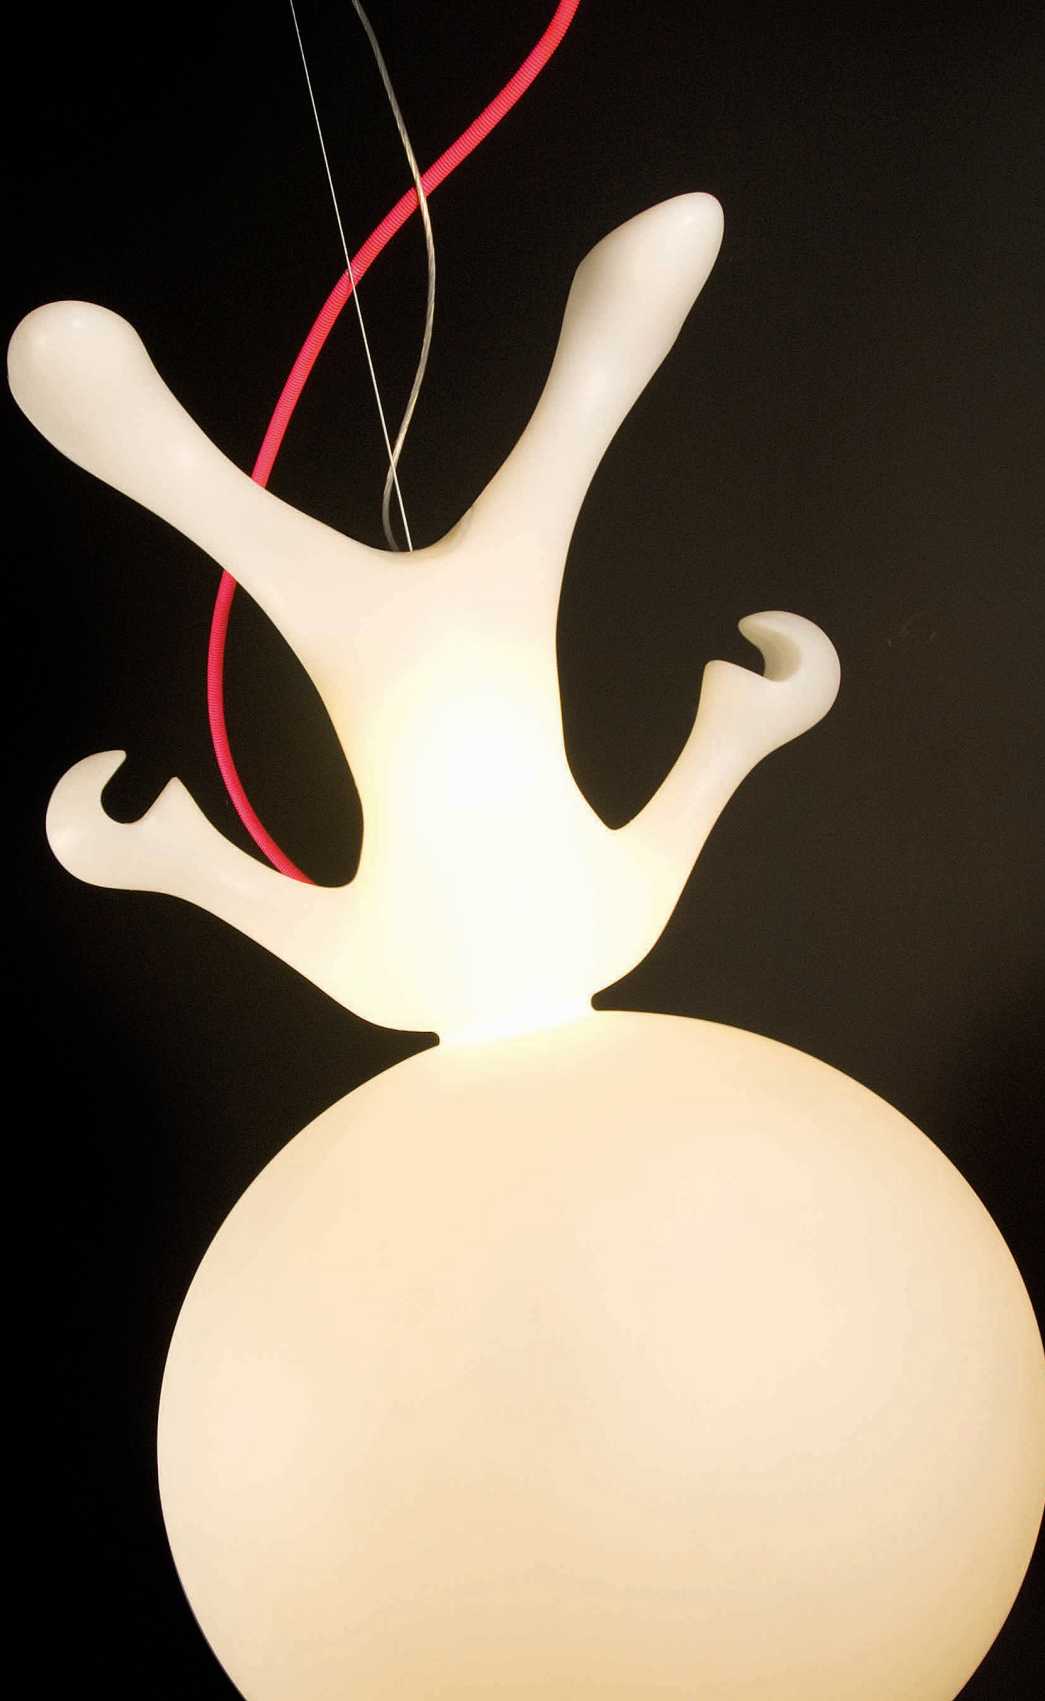

Metal

SPACEBOT

design constantin wortmann for dark

SPACEBOT
900-03-600-00

BB	MATERIAL	03	White (translucent)
CCC	TYPE E14	600	1x LED Candle (5,5 W)

PE-Metal

SPACEWALKER

design constantin wortmann for dark