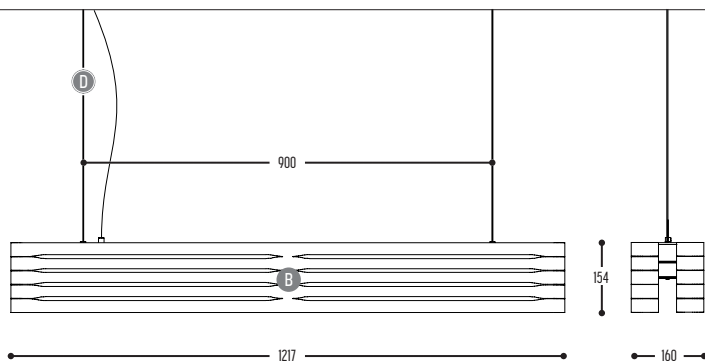

ORGUE
1363-BB(B)-866003-DD-K

BB(B)	COLORS	02		Black	
		03		White	
		101		Soft Pink	
		103		Soft Blue	
		104		Soft Green	
		124		Kaki	
		140		Old Pink	
		141		Terracotta Red	
		142		Oxide Red	
		110		Brass	
		112		Gold Finish	
		137		Bronze Finish	
		RAL color on request			
EFF	CRI • LUMENOUTPUT	866	>85 CRI • 1x 7640 Lm / 49,6 W		
GG	REFLECTOR	00	N.A.		
H	COLOR TEMP.	3	3000K		
DD	SUSP. CABLE	01	1,5 m		
		02	2,5 m		
K	DRIVER	0	Non dimmable (intern)		
		2	Dimmable 1-10 V (intern)		
		3	Dali (intern)