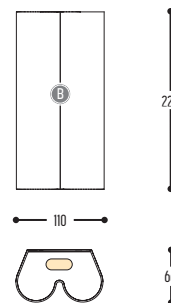

TWERKIT 2

- IP20 1090-BB(B)-071-00
- IP20 1090-BB(B)-80500H-00-K
- IP44 1095-BB(B)-80500H-00-K