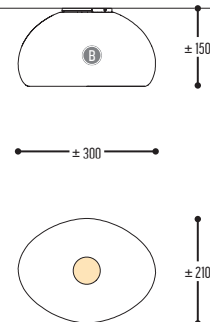

BB	COLORS	30		Silver
		31		Gold
CCC	TYPE E27	001		LED (MAX 12 W)
DD	SUSP. CABLE	01	1,5 m	
		02	2,5 m	
EE	SUSP. KIT	02		Black
		2		White

Glass - Steel