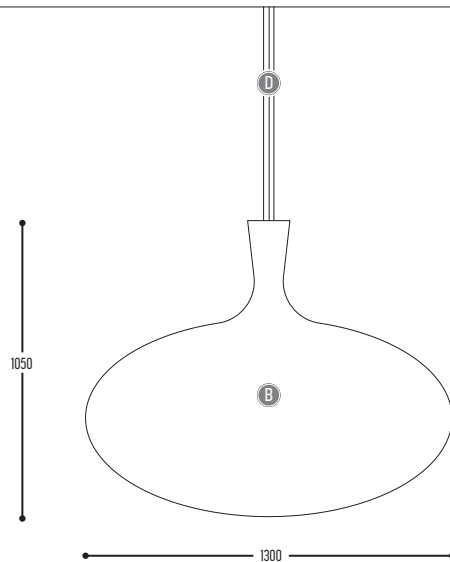

DESIGN **PLUS**
2004

NO FRUIT

150-03-CCC-DD
 150-03-5103-DD-K
 150-03-EFF-DD-K

BB	MATERIAL	03	White (translucent)
CCC	TYPE G5	339	T16 (39 W) Non Dim
		340	T16 (39 W) Dim 1-10 V
		341	T16 (39 W) ONE 4 ALL
EFF	CRI • LUMENOUTPUT	510	>90 CRI • 8000 Lm / 480 mA / 75 W
H	COLOR TEMP.	3	3000 K
DD	SUSP. CABLE	02	2,5 m
		03	5 m
K	DRIVER	0	Non dimmable (intern)
		2	Dimmable 1-10 V (intern)
		3	Dali (intern)