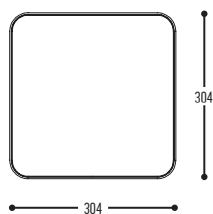

304

EDGAR SQUARE BOX
941-BB-80900H-00-I-K

304

BB	COLORS	02	Black
		03	White
			RAL color on request
EFF	CRI • LUMENOUTPUT	809	>80 CRI • 1350 Lm / 350 mA / 11,3 W
		809	>80 CRI • 1550 Lm / 500 mA / 13,8 W
GG	REFLECTOR	00	N.A.
H	COLOR TEMP.	3	3000 K
		4	4000 K
DD	SUSP. CABLE	00	N.A.
		02	1,5m
		03	2,5m
I	INSIDE COLOR	B	Black
		W	White
		G	Gold
K	DRIVER	1	No driver
		0	Non dimmable (intern) except for
		2	Dimmable 1-10 V (intern) EDGAR ROUND / SQUARE
		3	Dali (intern) (extern)

Metal-PC