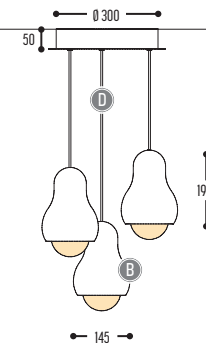

CAPTAIN CORK S
1020-67-001-DD

CAPTAIN CORK 45S
1021-67-001-DD

CAPTAIN CORK MAX S
1022-67-001-DD

CAPTAIN CORK CLUB3
1023-67-001-DD

ceiling base standard matt black
on request other colors possible

CAPTAIN CORK CLUB5
1024-67-001-DD