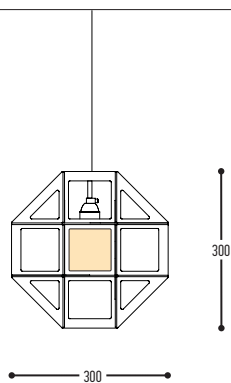

SATURNUZ 30
1380-BB(B)-001-DD-EE-II