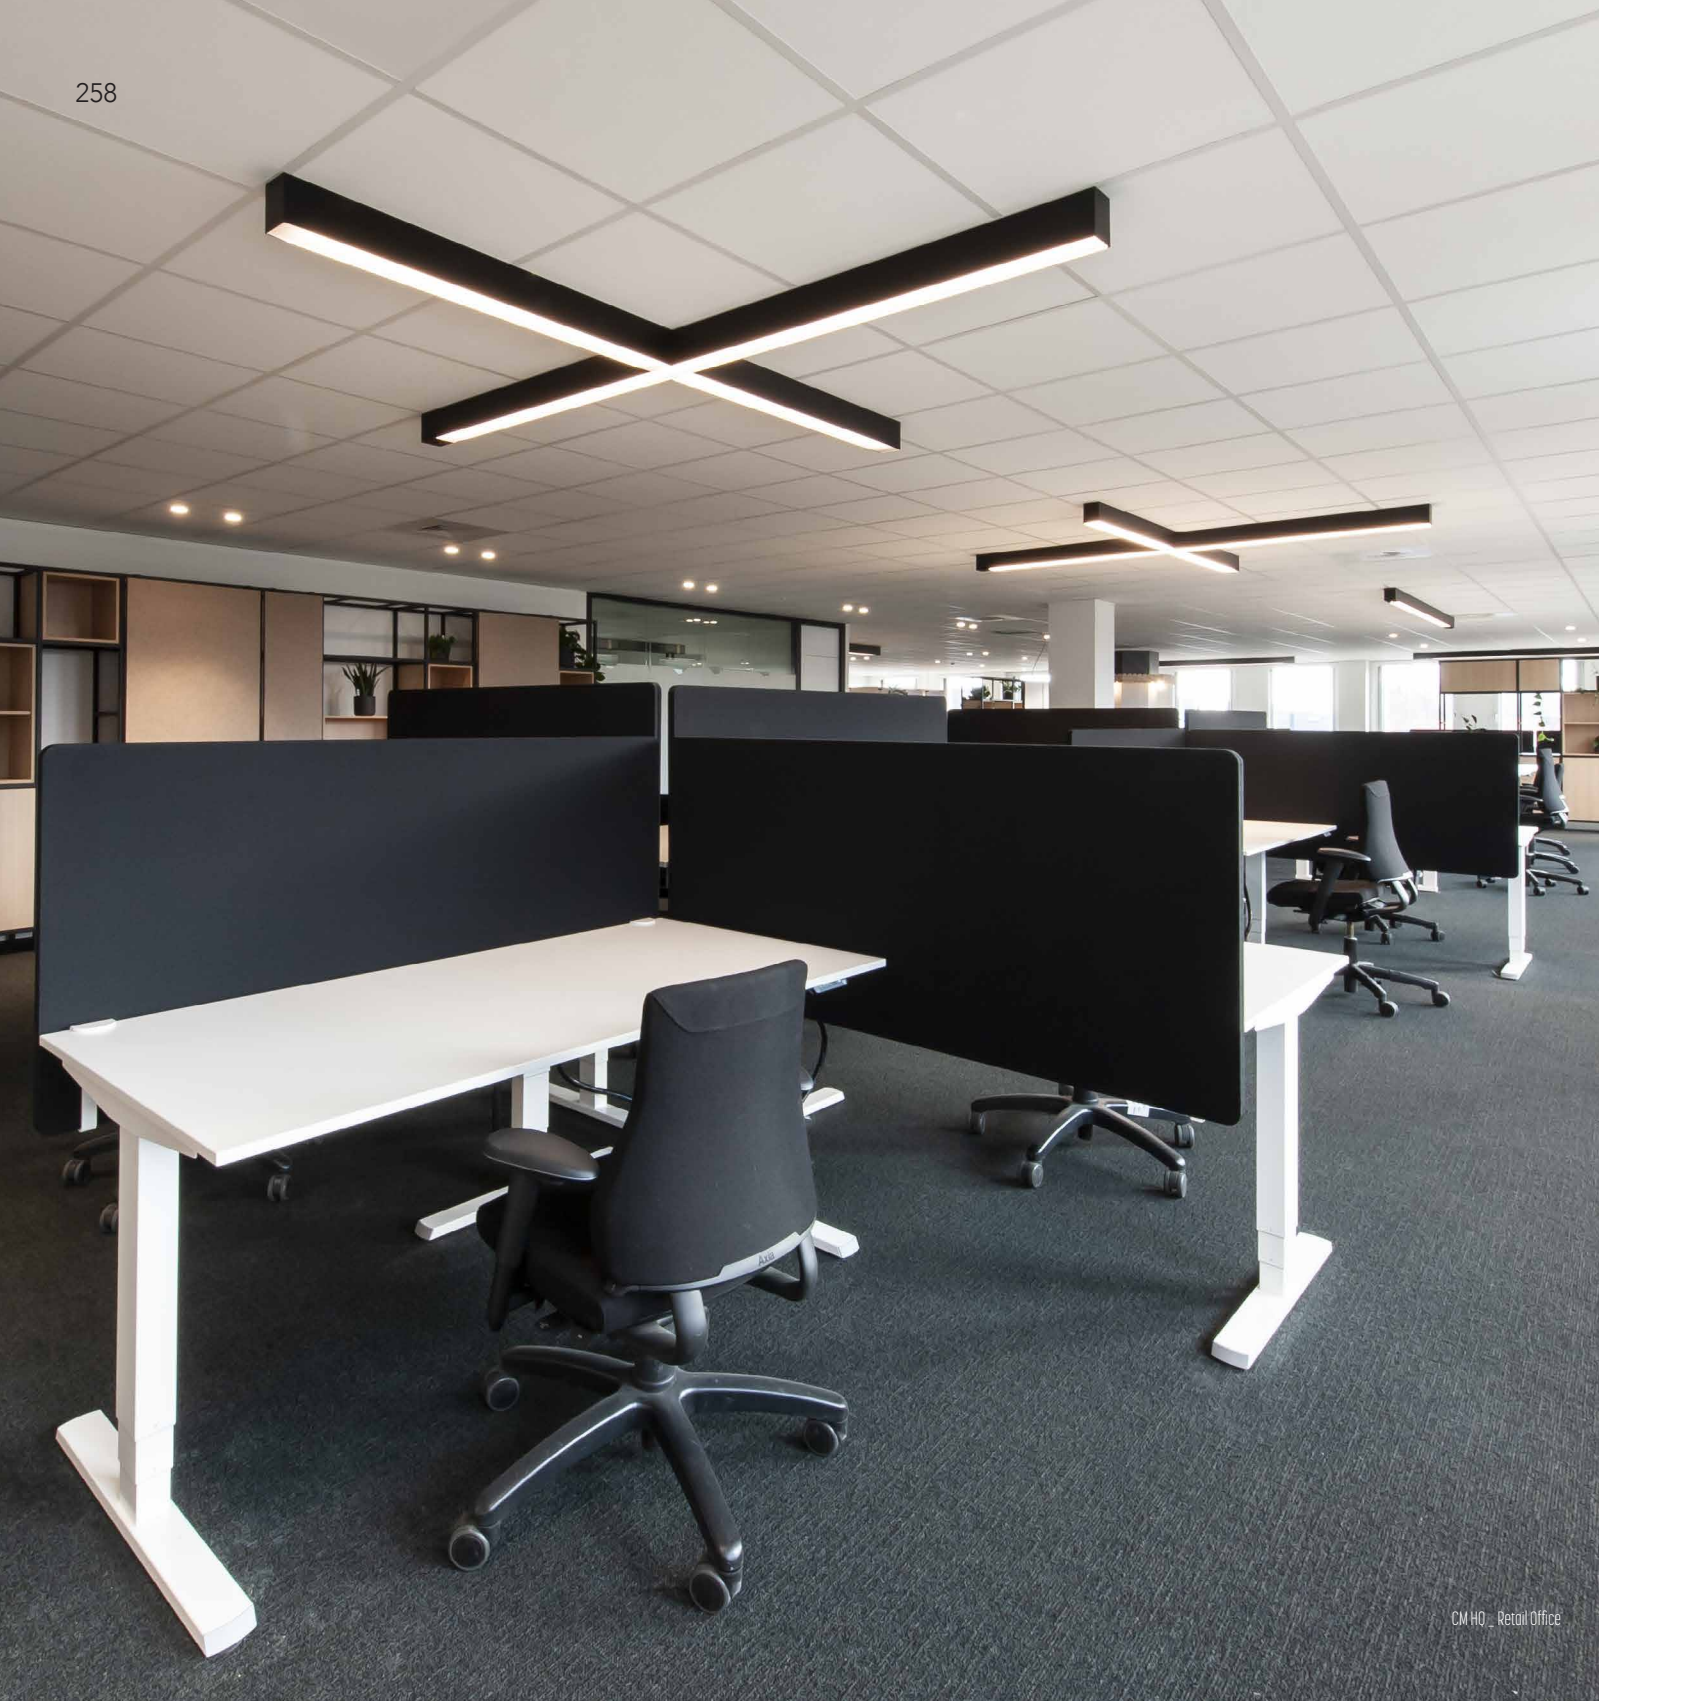

METROLINE

design dark studio for dark

METROLINE S

AAAA-BB-13-DD-K-J

METROLINE

AAAA-BB-13-00-K-J

1200 mm	METROLINE 1	
1700 mm	METROLINE 5	
2250 mm	METROLINE 7	
2545 mm	METROLINE 8	
2820 mm	METROLINE 9	
3100 mm	METROLINE 10	
3380 mm	METROLINE 11	
3660 mm	METROLINE 12	
3940 mm	METROLINE 13	