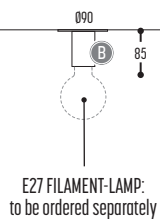

BB(B)	COLORS	02	Black		
		03	White		
		101	Soft Pink		
		103	Soft Blue		
		104	Soft Green		
		124	Kaki		
		140	Old Pink		
		141	Terracotta Red		
		142	Oxide Red		
		110	Brass		
		137	Bronze Finish		
		RAL color on request			
		CCC	TYPE E27	001	LED (MAX 8 W)
DD	SUSP. CABLE	01	1,5 m		
		02	2,5 m		
EE	SUSP. KIT	B	Black		
		W	White		

Alu - Brass