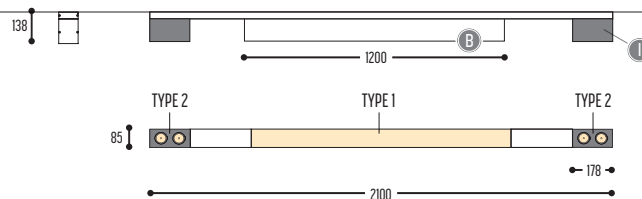

SPACE 3 S
1296-BB-13-01-K-J-234H-II(I)

Alvino_Fugozzi

SPAZE 3
1293-BB-13-K-J-234H-II(I)

BB	COLORS	02	Black
		03	White
	CC	LED	13
DD	SUSP. CABLE.	01	1,5 m
K	DRIVER	0	Non dimmable (intern)
		2	Dimmable 1-10 V (intern)
		3	Dali (intern)
J	DIFFUSER	0	Opal
		1	Prismatic
E	LED	2	>90 CRI • 4x 1000 Lm / 350 mA / 9 W
GG	REFLECTOR	34	34°
H	COLOR. TEMP.	2	2700 K
		3	3000 K
II(I)	COLORS	02	Black
		03	White
		101	Soft Pink
		103	Soft Blue
		104	Soft Green
		124	Kaki
		140	Old Pink
		141	Terracotta Red
		142	Oxide Red
		111	Brass Finish
112	Gold Finish		
137	Bronze Finish		
			RAL color on request