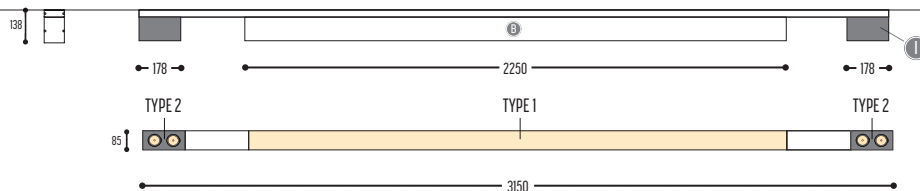

SPAZE 5
1294-BB-13-K-J-234H-II(I)

TYPE 1	BB	COLORS	02	Black
			03	White
	CC	LED	13	>90 CRI • 7821 Lm / 51,8 W / 3000 K
	DD	SUSP. CABLE.	01	1,5 m
K	DRIVER	0	Non dimmable (intern)	
		2	Dimmable 1-10 V (intern)	
		3	Dali (intern)	
J	DIFFUSER	0	Opal	
		1	Prismatic	
E	LED	2	>90 CRI • 4x 1000 Lm / 350 mA / 9 W	
GG	REFLECTOR	34	34°	
H	COLOR. TEMP.	2	2700 K	
		3	3000 K	
TYPE 2	II(I)	COLORS	02	Black
			03	White
			101	Soft Pink
			103	Soft Blue
			104	Soft Green
			124	Kaki
			140	Old Pink
			141	Terracotta Red
			142	Oxide Red
			111	Brass Finish
			112	Gold Finish
			137	Bronze Finish
			RAL color on request