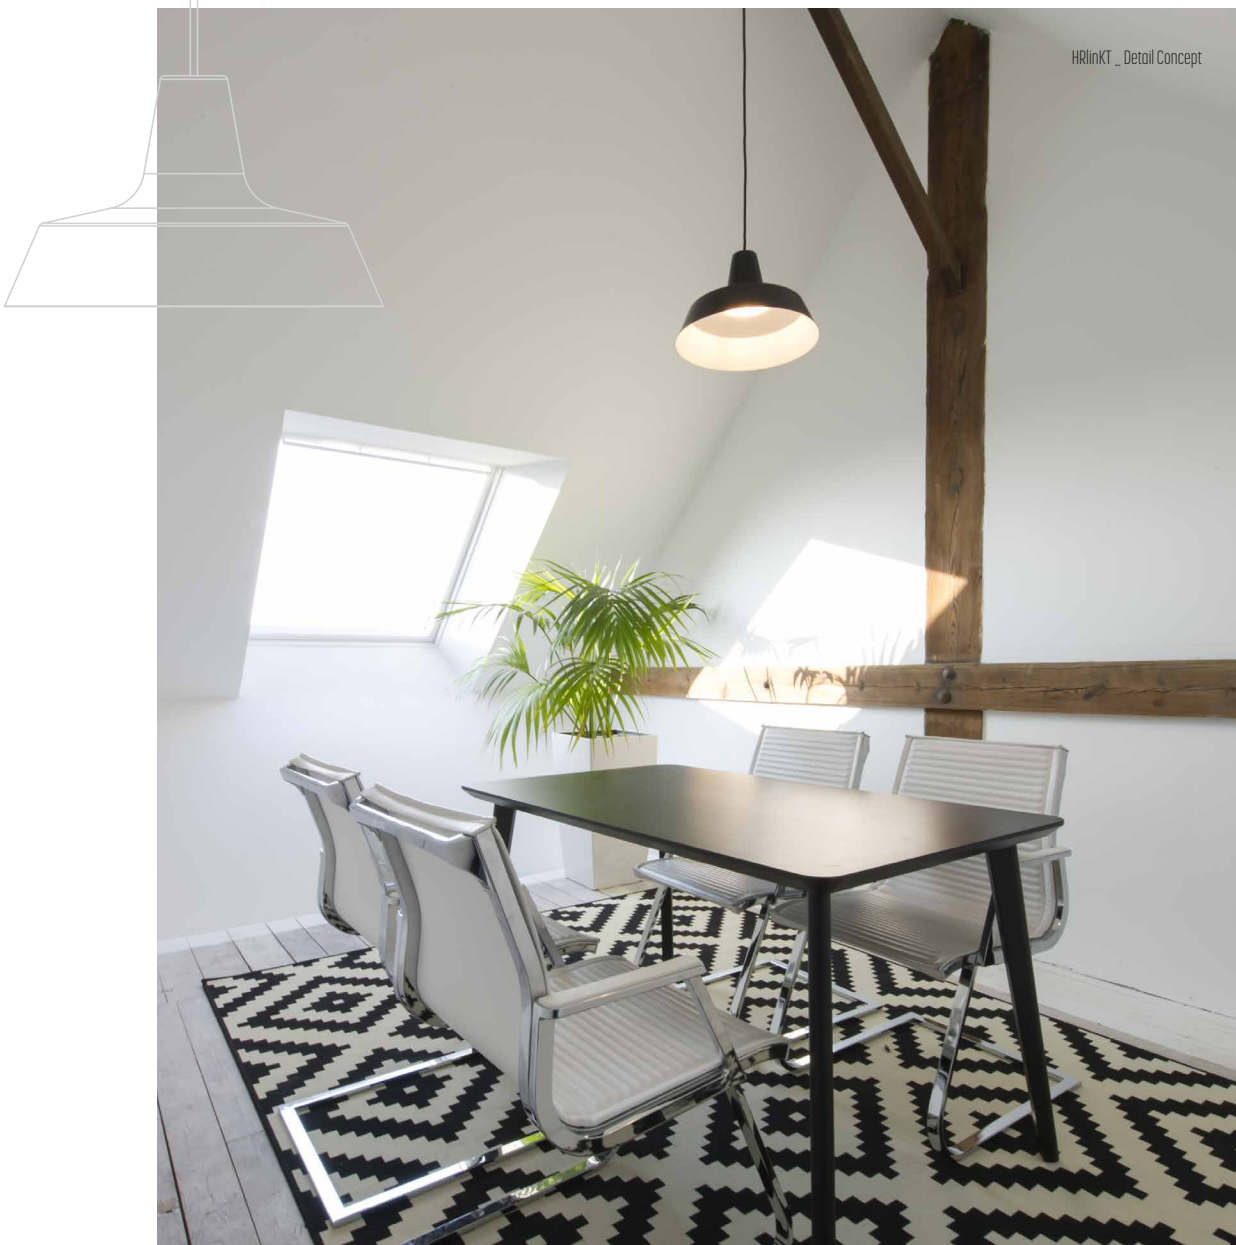

Alu-Metal

PETROL

design dark studio for dark

PETROL
1834-BB(B)-001-DD-EE

E27/G80 FILAMENT-LAMP:
to be ordered separately

BB(B)	COLORS	02		Black
		03		White
		101		Soft Pink
		103		Soft Blue
		104		Soft Green
		124		Kaki
		140		Old Pink
		141		Terracotta Red
		142		Oxide Red
		111		Brass Finish
		112		Gold Finish
		137		Bronze Finish
		RAL color on request		
CCC	TYPE E27	001		LED (MAX 12 W)
DD	SUSP. CABLE	01		1,5 m
		02		2,5 m
EE	SUSP. KIT	02		Black
		03		White