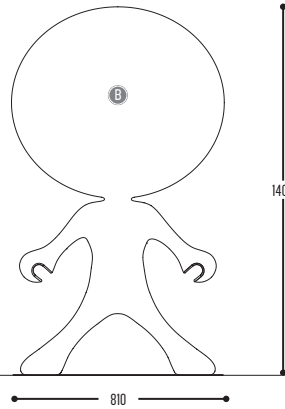

SPACEWALKER FLOOR

580-03-5103-00-K
580-03-EFF-00-K

IP65 LED version
available on request