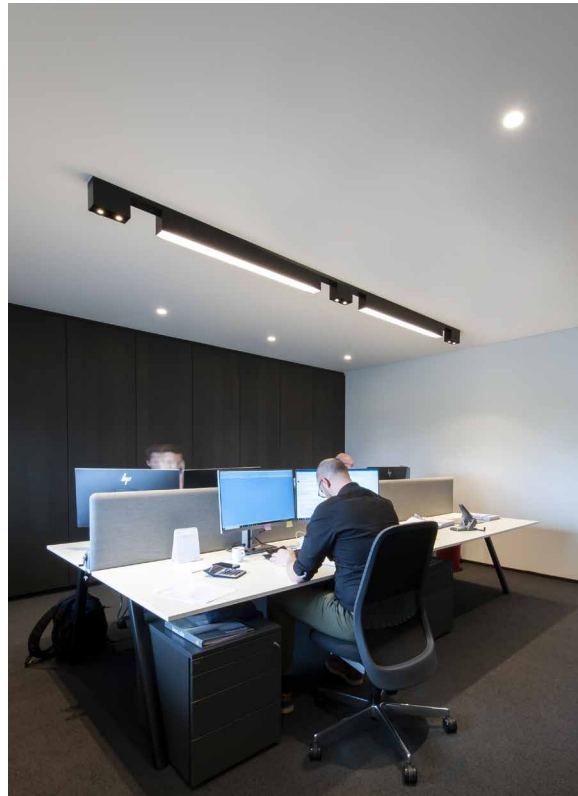

SPAZE 5 S
1297-BB-13-01-K-J-234H-II(I)