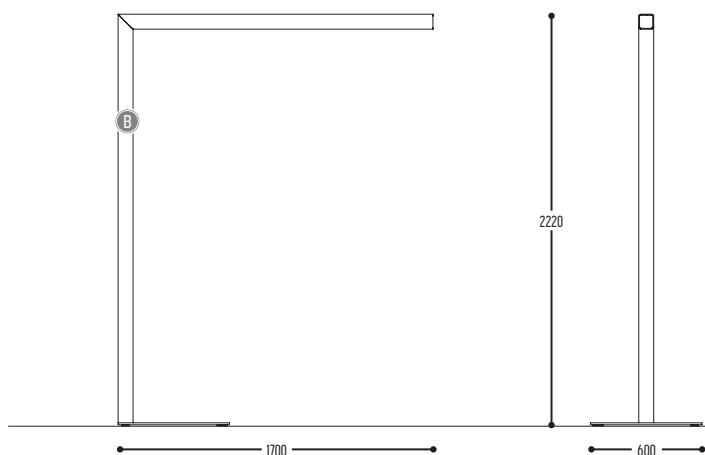

BB	COLORS	02	Black
		03	White
		10	Alu
		RAL color on request	
CC	CRI • LUMENOUTPUT	13	>90 CRI • 4900 Lm / 32,4 W / 3000 K
K	DRIVER	0	Non dimmable (intern)
		3	Dali (intern)
		10	Sensor ready
J	DIFFUSER	0	Opal

Metal