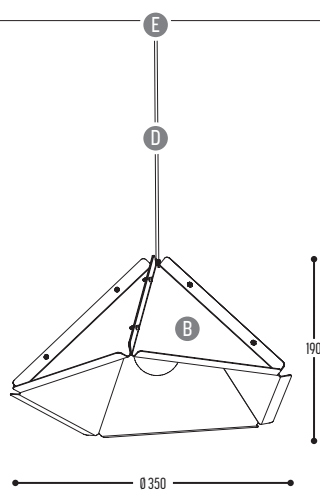

BB(B)	COLORS	02		Black
		03		White
		101		Soft Pink
		103		Soft Blue
		104		Soft Green
		124		Kaki
		140		Old Pink
		141		Terracotta Red
		142		Oxide Red
		110		Brass
		137		Bronze Finish
			RAL color on request	
CCC	TYPE E27	001		LED (MAX 12 W)
DD	SUSP. CABLE	01	1,5 m	
		02	2,5 m	
EE	SUSP. KIT	B	Black	
		W	White	

Metal