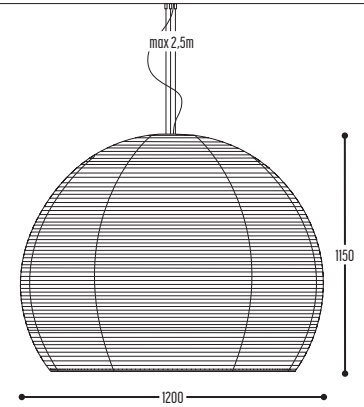

SANGHA 120

1010-5-BB(B)-001-DD-LL
1010-4-BB(B)-914002-DD-LL-K

BBB	COLORS	02		Black	
		03		White	
		37		Natural	
		101		Soft Pink	
		103		Soft Blue	
		104		Soft Green	
		124		Kaki	
		140		Old Pink	
		141		Terracotta Red	
		142		Oxide Red	
		RAL color on request			
CCC	TYPE E27	001		LED (MAX 12 W)	
EFF	CRI • LUMENOUTPUT	914	>90 CRI • 1400 Lm / 350 mA / 14 W		
GG	REFLECTOR	00	N.A.		
H	COLOR TEMP.	2	2700K		
DD	SUSP. CABLE	01	1,5 m		
		02	2,5 m		
LL	SUSP. KIT	02	Black		
		03	White		
K	DRIVER	0	Non dimmable (intern)		
		2	Dimmable 1-10 V (intern)		
		3	Dali (intern)		

Rattan