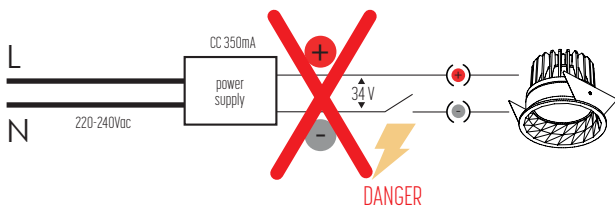

SWITCHED ON POWER SUPPLY CONNECTION WRONG

The LED fixture (f.e. ATSJ1) has a maximum input voltage. Connecting the fixture to a switched on powersupply can can exceed the secondary side max. voltage and thus damage the LED fixtures.

f.e. Atsj specifications = 14W , driven @ 350mA cc, Vf 34V