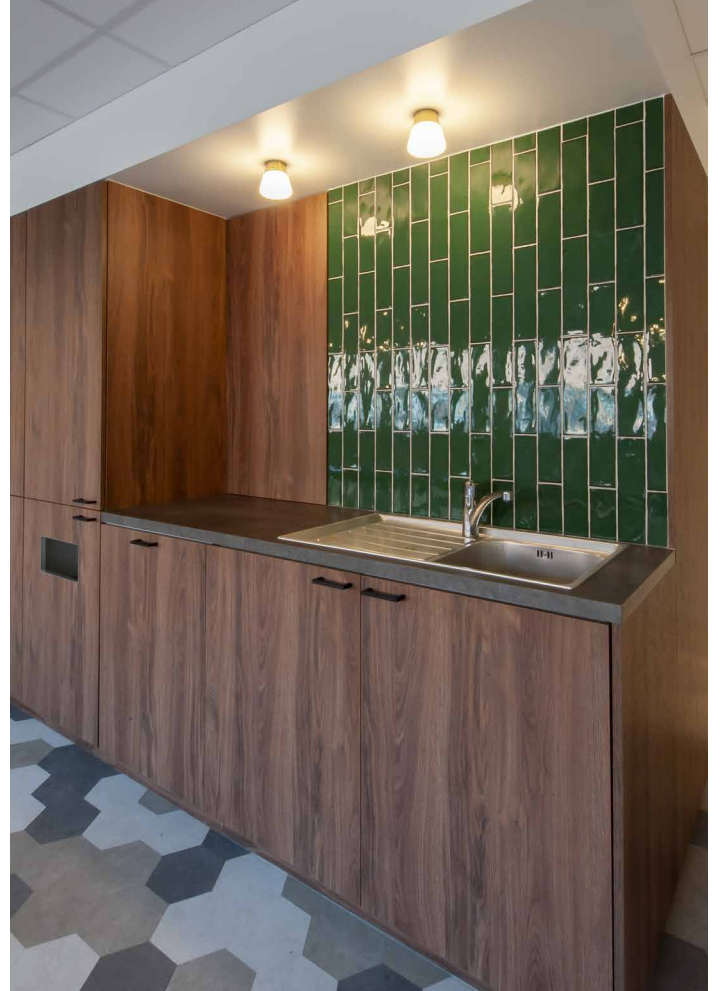

Alu-Metal

CUP CAKE

design susanne uerlings for dark

CUP CAKE SUZY S

1065-BB(B)-804002-DD
1065-BB(B)-80600H-DD-K

CUP CAKE JENNY S

1066-BB(B)-804002-DD
1066-BB(B)-80600H-DD-K

CUP CAKE KATHY S