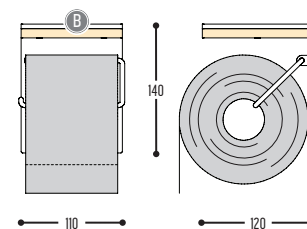

BB(B)	COLORS	02		Black		
		03		White		
		101		Soft Pink		
		103		Soft Blue		
		104		Soft Green		
		124		Kaki		
		140		Old Pink		
		141		Terracotta Red		
		142		Oxide Red		
		112		Gold Finish		
		137		Bronze Finish		
					RAL color on request	
CCCCC	TYPE	300000	3000 K / 3 W incl. non-dim driver			
HH	COLOR TEMP.	WW	Warm white 3000K			

Alu - PMMA