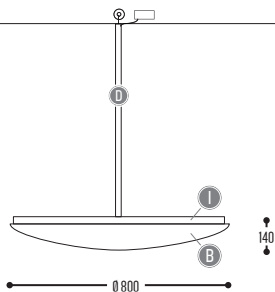

UPFO 80
2181-BB-86600H-DD-(III)-K