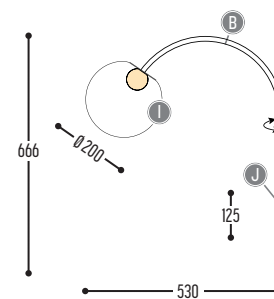

Alu - Glass

BANGSTER WALL 1

2141-BB-071200-II
2141-BB-90420H-II-K

BANGSTER WALL 2

2197-BB-071200-II-JJ(J)
2197-BB-90420H-II-JJ(J)-K

BB	COLORS	02		Black	
		03		White	
					RAL color on request
CCC	TYPE G9	071		LED (MAX 6 W)	
EFF	CRI • LUMENOUTPUT	904	>90 CRI • 600 Lm / 350 mA / 6 W		
GG	GLOBE	20	Ø200		
H	COLOR TEMP.	0	N.A.		
		1	2200 K		
		2	2700 K		
		3	3000 K		
II	GLOBE color	00	Transparent		
		13	Glass White		
JJ(J)	COLORS	02		Black	
		03		White	
		110		Brass	
			RAL color on request		
K	DRIVER	1	No driver		
		0	Non dimmable (extern)		
		2	Dimmable 1-10 V (extern)		
		3	Dali (extern)		
		4	Phase cut (extern)		