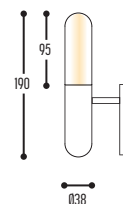

Alu - Glass/Alabaster

CIGAR 30.6 FIX
2539-BB(B)-90400H-II(I)-K

CIGAR 30.7 FIX
2540-BB(B)-90400H-II(I)-K

CIGAR 30.4 WALL
2531-BB(B)-90400H-II(I)-K

CIGAR 30.5 WALL
2533-BB(B)-90400H-II(I)-K

BB(B)	COLORS	13	Glass White
		134	Alabaster
EFF	CRI • LUMENOUTPUT	904	>90 CRI • 400 Lm / 250 mA / 4,2 W
GG	REFLECTOR	00	N.A.
H	COLOR TEMP.	1	2200 K
		2	2700 K
		3	3000 K
II(I)	COLOR	02	Black
		03	White
		111	Brass Finish
		137	Bronze Finish
		 RAL color on request	
K	DRIVER	1	No driver
		0	Non dimmable (extern)
		2	Dimmable 1-10 V (extern)
		3	Dali (extern)
		4	Phase cut (extern)