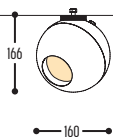

12-25 BASIC

401-BB(B)-CCC-00
401-BB(B)-EFFGGH-00-K