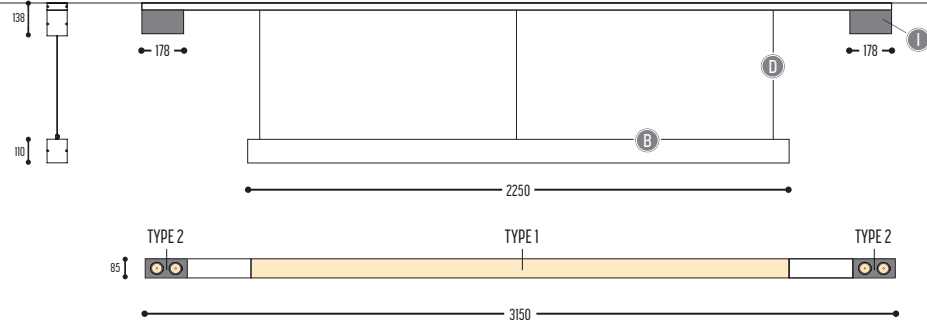

SPAZE 5 S
1297-BB-13-01-K-J-234H-II(I)