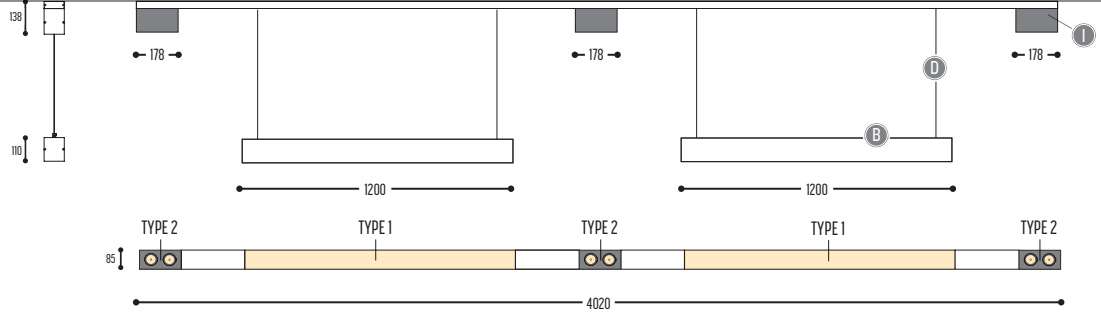

SPACE 7 S

1298-BB-13-01-K-J-234H-II(I)