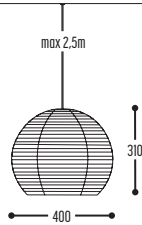

SANGHA 40

1010-2-BB(B)-001-DD-LL