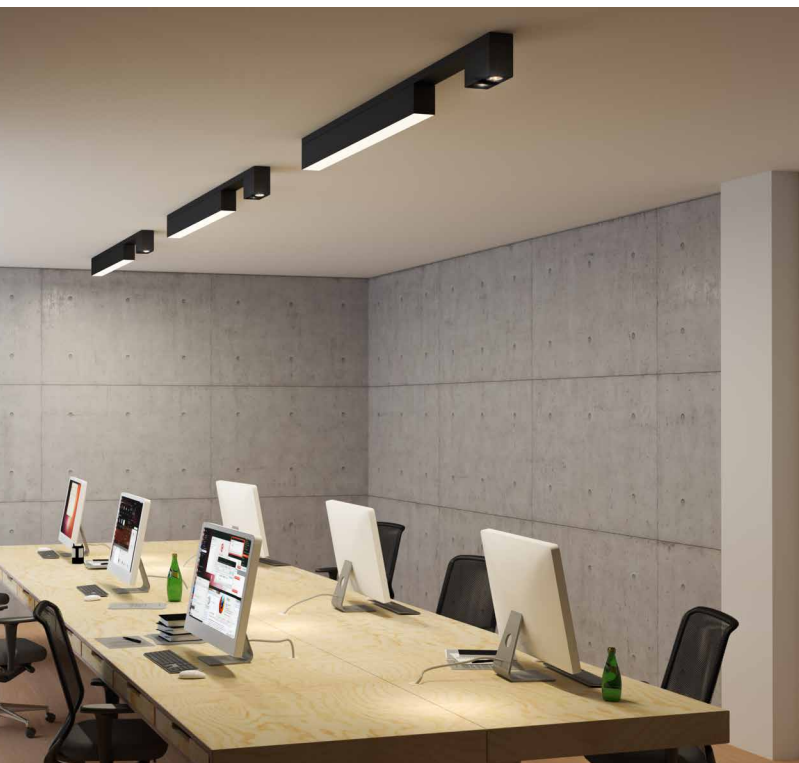

PE-Metal

SPAZE

design anthony boelaert for dark

reddot design award
winner 2017

SPAZE 1 S
1286-BB-13-01-K-J-234H-II(I)

SPAZE 1
1285-BB-13-K-J-234H-II(I)

TYPE 1	BB	COLORS	02	Black
			03	White
	CC	LED	13	>90 CRI • 3910 Lm / 25,9 W / 3000K
	DD	SUSP. CABLE	01	1,5 m
	K	DRIVER	0	Non dimmable (intern)
			2	Dimmable 1-10 V (intern)
			3	Dali (intern)
	J	DIFFUSER	0	Opal
			1	Prismatic
TYPE 2	E	LED	2	>90 CRI • 2x1000 Lm / 350 mA / 9 W
	GG	REFLECTOR	34	34°
	H	COLOR. TEMP.	2	2700 K
			3	3000 K
	II(I)	COLORS	02	Black
			03	White
101			Soft Pink	
103			Soft Blue	
104			Soft Green	
124			Kaki	
140			Old Pink	
141			Terracotta Red	
142			Oxide Red	
111			Brass Finish	
112	Gold Finish			
137	Bronze Finish			
			RAL color on request	