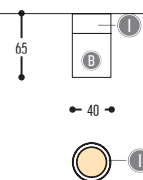

BB(B)	COLORS	02		Black		
		03		White		
		112		Gold Finish		
					RAL color on request	
EFF	CRI • LUMENOUTPUT	906	>90 CRI • 600 Lm / 350 mA / 6,4 W			
		GG	REFLECTOR	22	22°	
				34	34°	
54	54°					
H	COLOR TEMP.	2	2700K			
		3	3000K			
		4	4000K			
		I	COLOR DETAIL	W		White
B				Black		
G				Gold		
K	DRIVER	1	No driver			
		0	Non dimmable (intern)			
		2	Dimmable 1-10 V (extern)			
		3	Dali (extern)			
		4	Phase cut (extern)