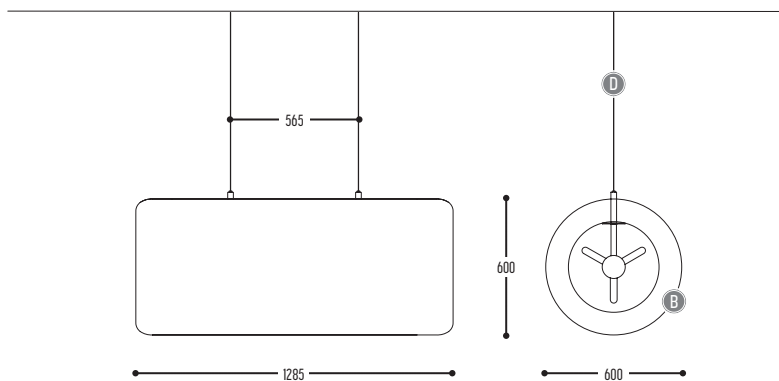

D2V2

160-03-CCC-DD
160-03-EFF(H)-DD-K

BB	MATERIAL	03	White (translucent)
CCC	TYPE G5	354	T16 (54 W) Non Dim
		355	T16 (54 W) Dim 1-10 V
		356	T16 (54 W) ONE 4 ALL
EFF	CRI • LUMENOUTPUT	510	>80 CRI • 24V / 175 W
H	COLOR TEMP.	3	3000 K
DD	SUSP. CABLE	02	2,5 m
		03	5 m
K	DRIVER	0	Non dimmable (intern)
		2	Dimmable 1-10 V (intern)
		3	Dali (intern)

BB	MATERIAL	03	White (translucent)
EFF	CRI • LUMENOUTPUT	500	RGB
		505	RGBW
DD	SUSP. CABLE	02	2,5 m
		03	5 m
K	DRIVER	0	Standalone + remote control
		3	Dali (intern)
		9	DMX (intern)

PE-Metal