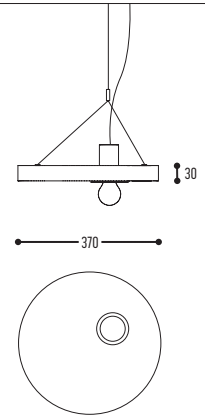

Alu-Metal

ROND-L

design detail concept for dark

ROND-L 1S
1245-BB(B)-001-DD-II(I)-LL

ROND-L 2S
1246-BB(B)-001-DD-II(I)-LL

ROND-L 3S
1247-BB(B)-001-DD-II(I)-LL

ROND-L 1
1248-BB(B)-001-II(I)

ROND-L 2
1249-BB(B)-001-II(I)