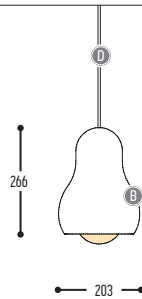

CAPTAIN CORK MAX S
1022-67-001-DD