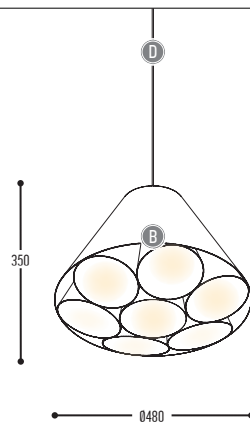

LGTM
750-BB-001-DD
750-BB-91500H-DD-K