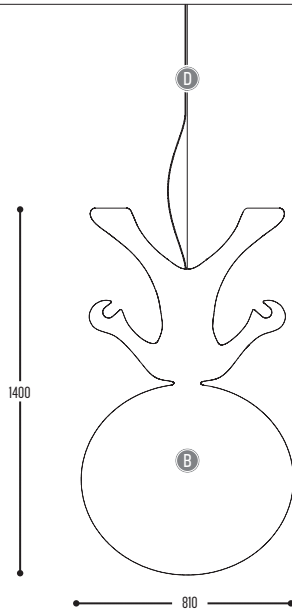

reddot design award
best of the best 2009

SPACEWALKER FLOOR

580-03-5103-00-K
580-03-EFF-00-K

IP65 LED version
available on request

SPACEWALKER

580-03-CCC-DD
580-03-5103-DD-K
580-03-EFF-DD-K

BB	MATERIAL	03	White (translucent)
CCC	TYPE G5	339	T16 (39 W) Non Dim
		340	T16 (39 W) Dim 1-10 V
		341	T16 (39 W) ONE 4 ALL