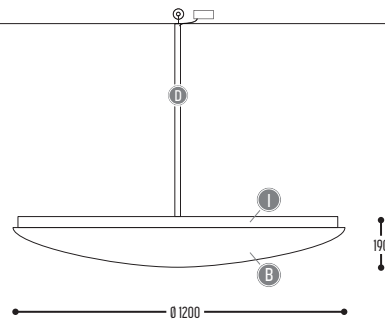

UPFO 120
2180-BB-88800H-DD-(III)-K

BB	COLORS	02		Black
		03		White
EFF	LED	UPFO 80	886	6x >90 CRI • 6300 Lm / 38,9 W
		UPFO 120	888	8x >90 CRI • 8400 Lm / 51,2 W
GG	REFLECTOR	00	N.A.	
H	COLOR TEMP.	2	2700 K	
		3	3000 K	
DD	SUSP. TUBE	01	1,5 m	
(III)	COLORS DETAIL optional	02		Black
		03		White
		111		Brass Finish
K	DRIVER	0	Non dimmable (intern)	
		2	Dimmable 1-10 V (intern)	
		3	Dali (intern)	

Composite - Alu