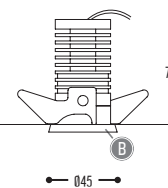

Stainless steel

APETITO

design dark studio for dark

APETITO

IP20 3040-BB-90538H-K

IP44 3041-BB-90538H-K

BB(B)	COLORS	02	Black
		03	White
EFF	CRI • LUMENOUTPUT	905	>90 CRI • 1 x 550 Lm / 180 mA / 6,4 W
GG	REFLECTOR	38	38°
H	COLOR TEMP.	2	2700 K
		3	3000 K
K	DRIVER	1	No driver
		0	Non dimmable (extern)
		2	Dimmable 1-10 V (extern)
		3	Dali (extern)
		4	Phase cut (extern)