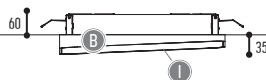

DESIGN PLUS
powered by: **light+building**

EDGAR SQUARE S
942-BB-80900H-DD-I-K

EDGAR SQUARE
940-BB-80900H-00-I-K

304

EDGAR SQUARE BOX
941-BB-80900H-00-I-K

304

BB	COLORS	02	 Black
		03	 White
			RAL color on request
EFF	CRI • LUMENOUTPUT	809	>80 CRI • 1350 Lm / 350 mA / 11,3 W
		809	>80 CRI • 1550 Lm / 500 mA / 13,8 W
GG	REFLECTOR	00	N.A.
H	COLOR TEMP.	3	3000 K
		4	4000 K
DD	SUSP. CABLE	00	N.A.
		02	1,5m
		03	2,5m
I	INSIDE COLOR	B	 Black
		W	 White
		G	 Gold
K	DRIVER	1	No driver
		0	Non dimmable (intern) except for
		2	Dimmable 1-10 V (intern) EDGAR ROUND / SQUARE
		3	Dali (intern) (extern)