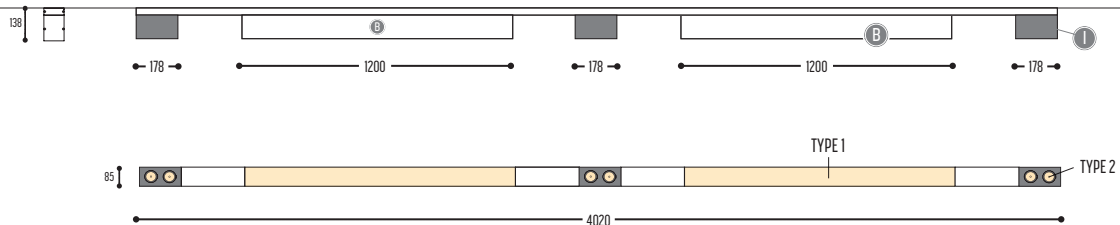

SPAZE 7
1295-BB-13-K-J-234H-II(I)

TYPE 1	BB	COLORS	02	Black
			03	White
	CC	LED	13	>90 CRI • 2x 3910 Lm / 25,9 W / 3000 K
	DD	SUSP. CABLE.	01	1,5 m
K	DRIVER	0	Non dimmable (intern)	
		2	Dimmable 1-10 V (intern)	
		3	Dali (intern)	
J	DIFFUSER	0	Opal	
		1	Prismatic	
E	LED	2	>90 CRI • 6x 1000 Lm / 350 mA / 9 W	
GG	REFLECTOR	34	34°	
H	COLOR. TEMP.	2	2700 K	
		3	3000 K	
TYPE 2	II(I)	COLORS	02	Black
			03	White
			101	Soft Pink
			103	Soft Blue
			104	Soft Green
			124	Kaki
			140	Old Pink
			141	Terracotta Red
			142	Oxide Red
			111	Brass Finish
			112	Gold Finish
137	Bronze Finish			
			RAL color on request