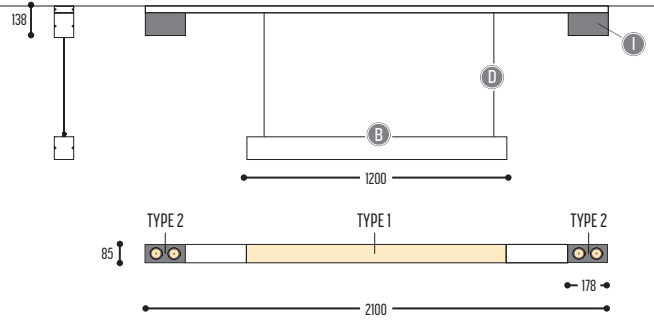

SPACE 3 S
1296-BB-13-01-K-J-234H-II(I)