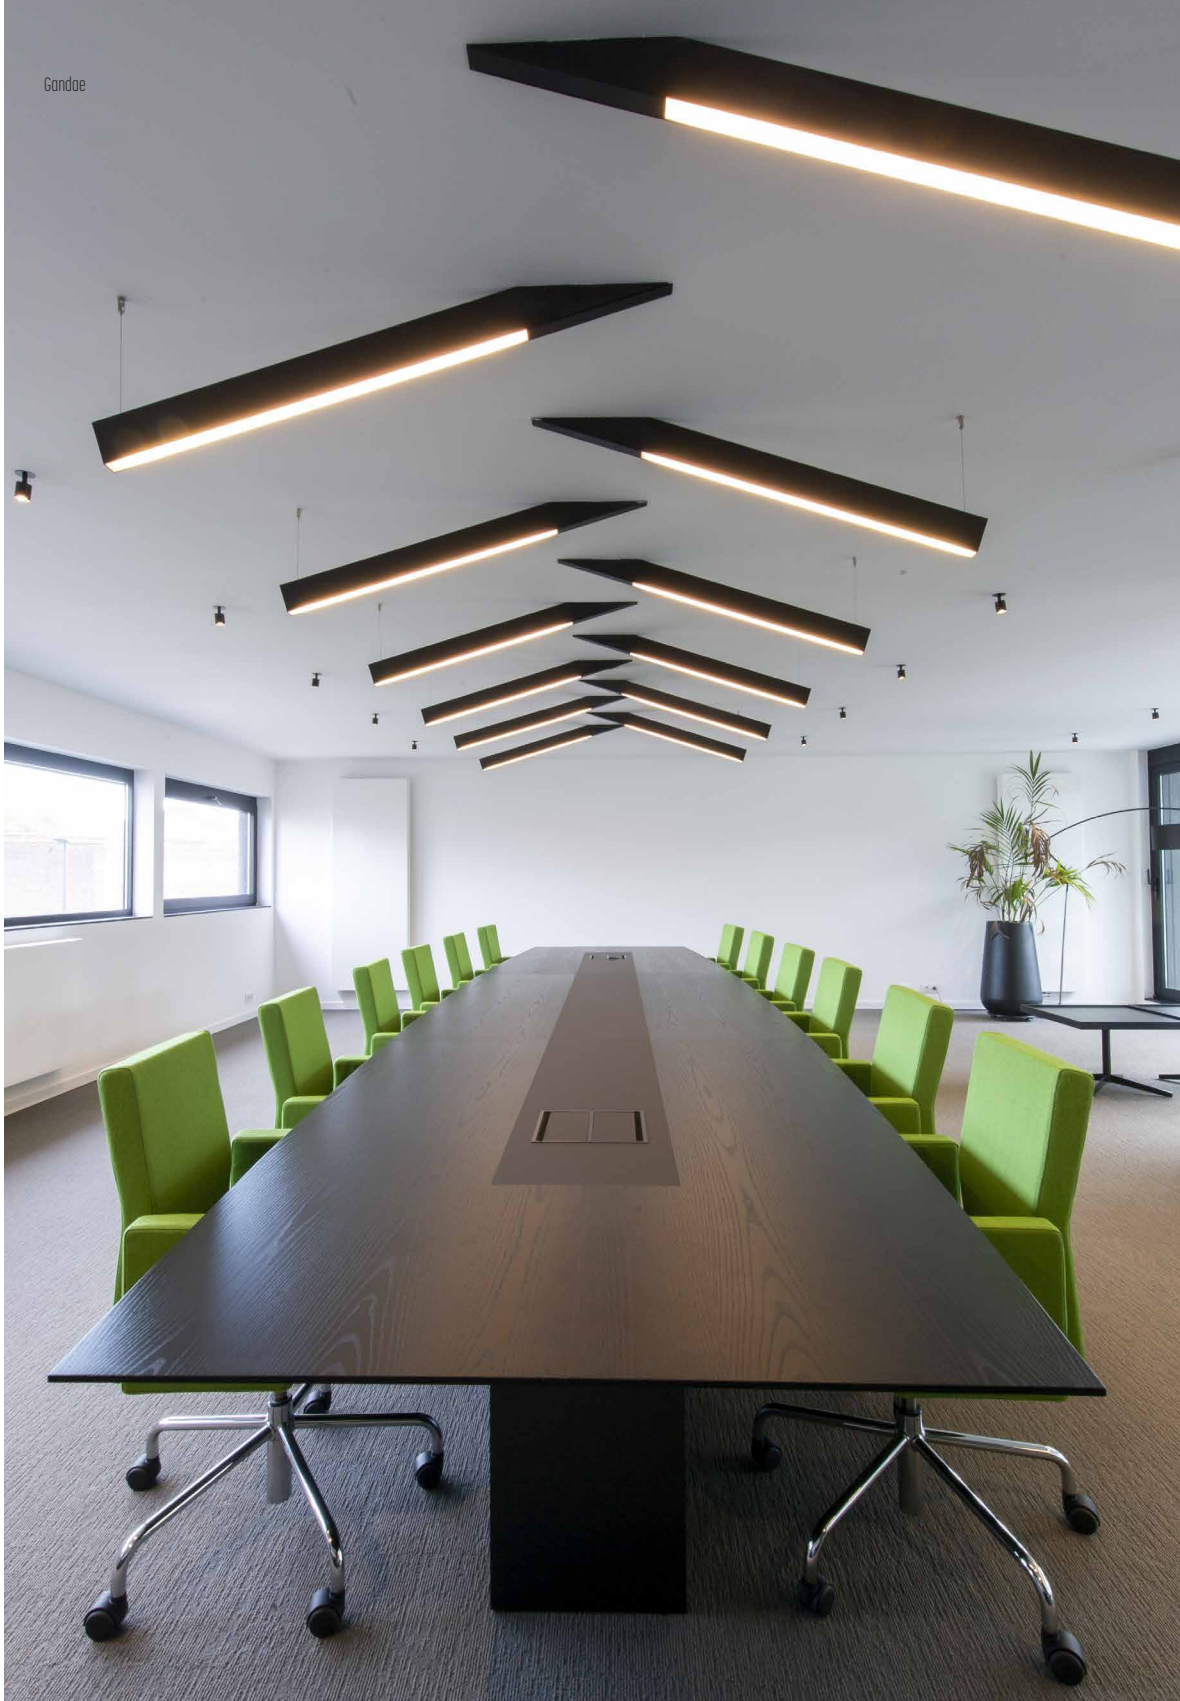

ANGLE BEAM

design anthony boelaert for dark

Prolease Nederland _ Bulters Architecten

ANGLE BEAM 1
1230-BB(B)-824003-0-K

ANGLE BEAM 2
1231-BB(B)-832003-0-K

BB(B)	COLORS	02	Black		
		03	White		
		101	Soft Pink		
		103	Soft Blue		
		104	Soft Green		
		124	Kaki		
		140	Old Pink		
		141	Terracotta Red		
		142	Oxide Red		
		111	Brass Finish		
		112	Gold Finish		
		137	Bronze Finish		
					RAL color on request
		EFF	LED	ANGLE BEAM 1 ANGLE BEAM 2	824 832
GG	REFLECTOR		00	N.A.	
H	COLOR TEMP.		3	3000K	
J	DOWN TYPE		0	opal cover	
K	DRIVER		0	Non dimmable	
			2	Dimmable 1-10 V (intern)	
			3	Dali (intern)	