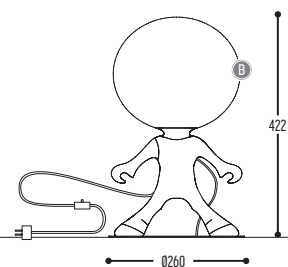

SPACEWALKER JR

design constantin wortmann for dark

reddot design award
best of the best 2009

SPACEWALKER JR
584-03-600-DD

SPACEWALKER
583-03-600-00

BB	MATERIAL	03	White (translucent)
CCC	TYPE E14	600	 1x LED Candle (5,5 W)
DD	SUSP. CABLE	00	N.A.
		02	2,5 m
		03	5 m