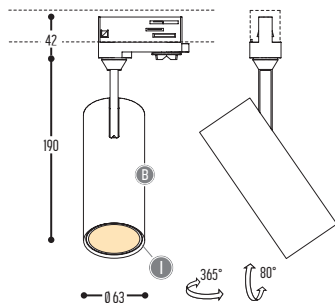

Alu

The Motel

TUKI 60 TRACK
1346-BB-907GGH-I-K

TRACK RAIL: to be ordered separately
Compatible with EUTRAC, GLOBAL & POWERGEAR

DALI - version

TRACK RAIL: to be ordered separately
Compatible with GLOBAL & POWERGEAR