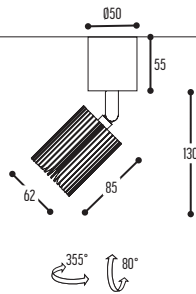

COOLFIN JR

840-02-907GGH-00-(I)-K

COOLFIN JR BOX 1

1386-02-907GGH-00-(I)-K