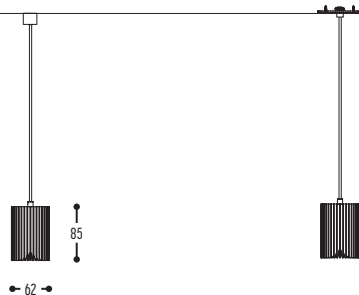

Alu-Metal

COOLFIN JR

design made for dark

COOLFIN JR S
844-02-907GGH-DD-(I)-K

COOLFIN JR S2
842-02-907GGH-DD-(I)-K

BB	COLORS	02	 Black	
EFF	CRI • LUMENOUTPUT	907	>90 CRI • 740 Lm / 350 mA / 9,6 W	
GG	REFLECTOR	30	30°	
		40	40°	
		54	54°	
H	COLOR TEMP.	2	2700K	
		3	3000K	
DD	SUSP. CABLE	01	1,5 m	
		02	2,5 m	
I	INSIDE COLOR (optional)	G	 Gold	
K	DRIVER	1	No driver	Except COOLFIN JR S2 (extern)
		0	Non dimmable (intern)	
		2	Dimmable 1-10 V (intern)	
		3	Dali (intern)	
		4	Phase cut (intern)	