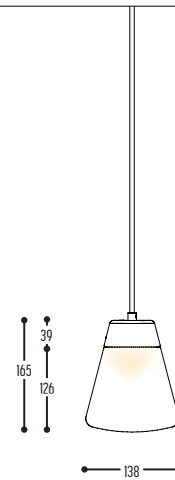

Alu-Metal

CUP CAKE

design susanne uerlings for dark

CUP CAKE SUZY S

1065-BB(B)-804002-DD
1065-BB(B)-80600H-DD-K

CUP CAKE JENNY S

1066-BB(B)-804002-DD
1066-BB(B)-80600H-DD-K

CUP CAKE KATHY S