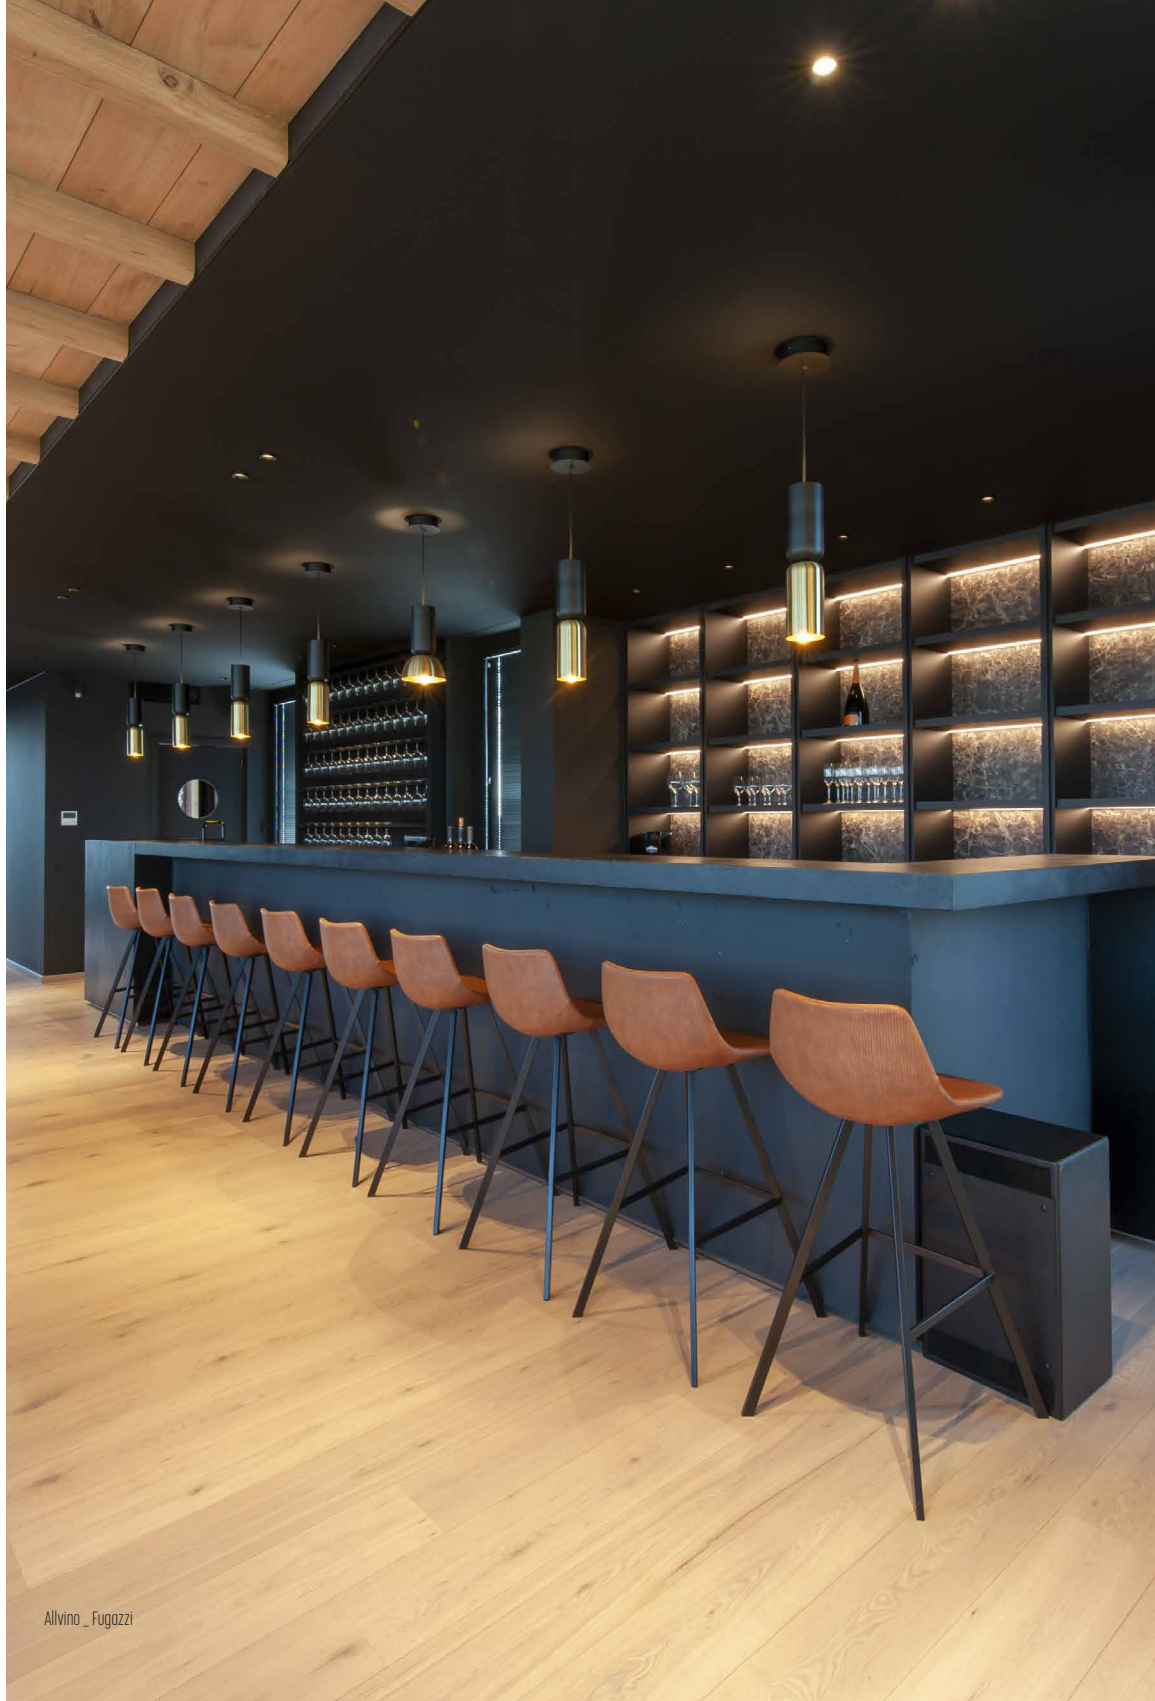

Alu-Steel

TWOCAN

design dark studio for dark

TWOCAN ML

2553-BB(B)-90400H-DD-II(I)-K

TWOCAN LM

2557-BB(B)-90400H-DD-II(I)-K

TWOCAN MS