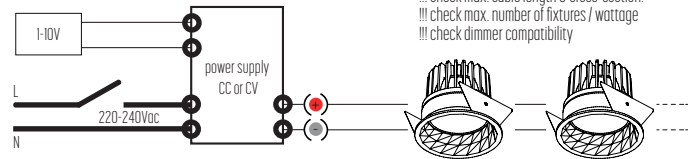

DIMMING TYPE 2 = 1-10V DIM.

!!! check max. cable length & cross-section.
!!! check max. number of fixtures / wattage
!!! check dimmer compatibility