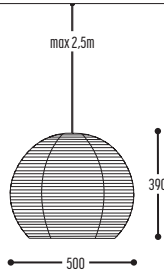

SANGHA 50

1010-3-BB(B)-001-DD-LL