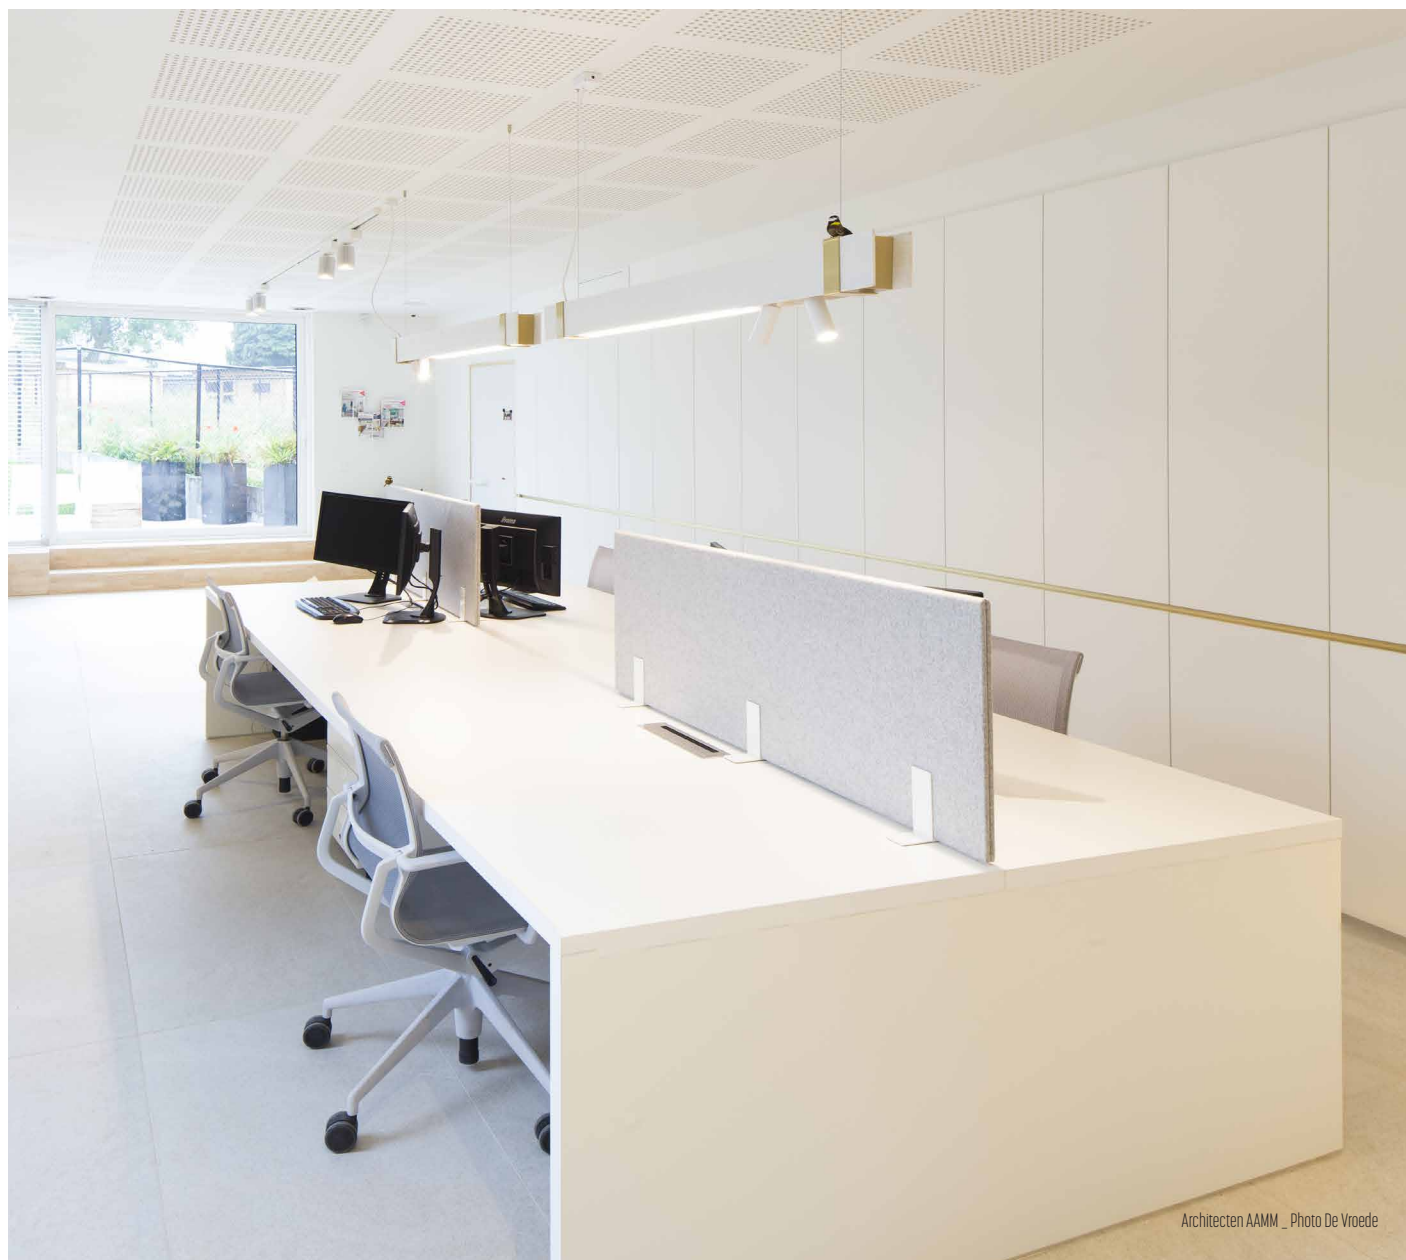

MR BEAM

design detail concept for dark

reddot design award
winner 2017

MR.BEAM 1

1600 mm 2301-BBB-1H-DD-II(I)-(J)-LL-K

2200 mm 2306-BBB-1H-DD-II(I)-(J)-LL-K
 2600 mm 2304-BBB-1H-DD-II(I)-(J)-LL-K
 3400 mm 2307-BBB-1H-DD-II(I)-(J)-LL-K