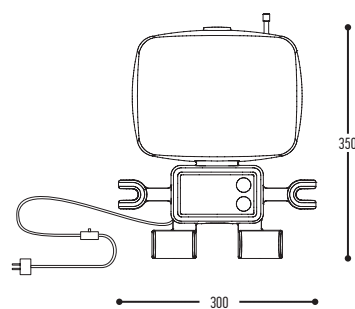

SPACEBOT
900-03-600-00

BB	MATERIAL	03	White (translucent)
CCC	TYPE E14	600	1x LED Candle (5,5 W)

PE-Metal