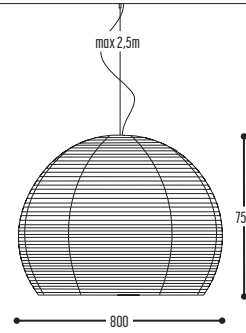

SANGHA 80

1010-4-BB(B)-001-DD-LL
1010-4-BB(B)-914002-DD-LL-K