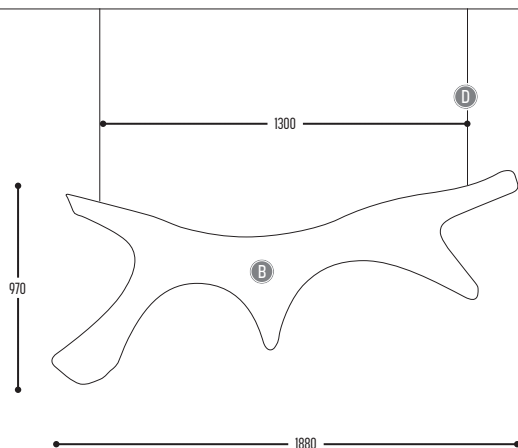

OBLIVION

240-03-CCC-DD
240-03-5103-DD-K
240-03-EFF-DD-K

BB	MATERIAL	03	White (translucent)
CCC	TYPE G5	339	T16 (39 W) Non Dim
		340	T16 (39 W) Dim 1-10 V
		341	T16 (39 W) ONE 4 ALL
EFF	CRI • LUMENOUTPUT	510	>90 CRI • 8000 Lm / 480 mA / 75 W
H	COLOR TEMP.	3	3000 K
DD	SUSP. CABLE	02	2,5 m
		03	5 m
K	DRIVER	0	Non dimmable (intern)
		2	Dimmable 1-10 V (intern)
		3	Dali (intern)

BB	MATERIAL	03	White (translucent)
EFF	CRI • LUMENOUTPUT	500	RGB
		505	RGBW
DD	SUSP. CABLE	02	2,5 m
		03	5 m
K	DRIVER	0	Standalone • remote control (intern)
		3	Dali (intern)
		9	DMX (intern)

PE-Metal