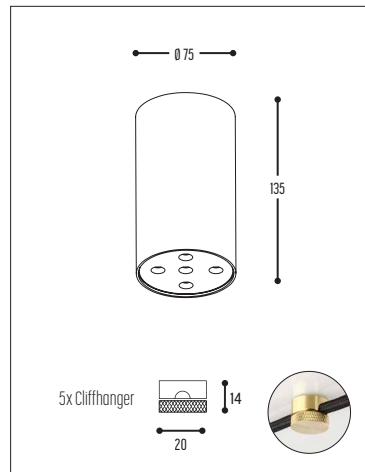

CEILING BASE - 3 POINT KIT

Ceiling base Black + 3x Cliffhanger Black **1897-02-02**
Ceiling base Black + 3x Cliffhanger Brass **1897-02-110**
Ceiling base White + 3x Cliffhanger White **1897-03-03**
Ceiling base White + 3x Cliffhanger Brass **1897-03-110**

CEILING BASE - 5 POINT KIT

Ceiling base Black + 3x Cliffhanger Black **1898-02-02**
Ceiling base Black + 3x Cliffhanger Brass **1898-02-110**
Ceiling base White + 3x Cliffhanger White **1898-03-03**
Ceiling base White + 3x Cliffhanger Brass **1898-03-110**

CEILING BASE CLUB 3

Black **1893-02**
White **1893-03**

CEILING BASE CLUB 5

Black **1894-02**
White **1894-03**