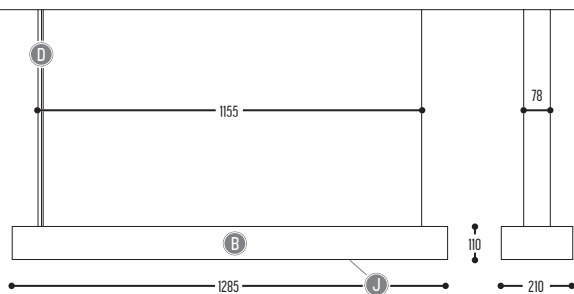

design ivan missinne for dark

W concentrate

D-FAMILY

110-BB-8663-K-DD-0-J

BB	MATERIAL	40	 Cow
		42	 Leather Black
		43	 Concrete
		44	 Rabbit White
		45	 Rabbit Brown
		46	 Rabbit Black

EFF	CRI • LUMENOUTPUT	866	>90 CRI • 3910 Lm / 25,9 W
H	COLOR TEMP.	3	3000K