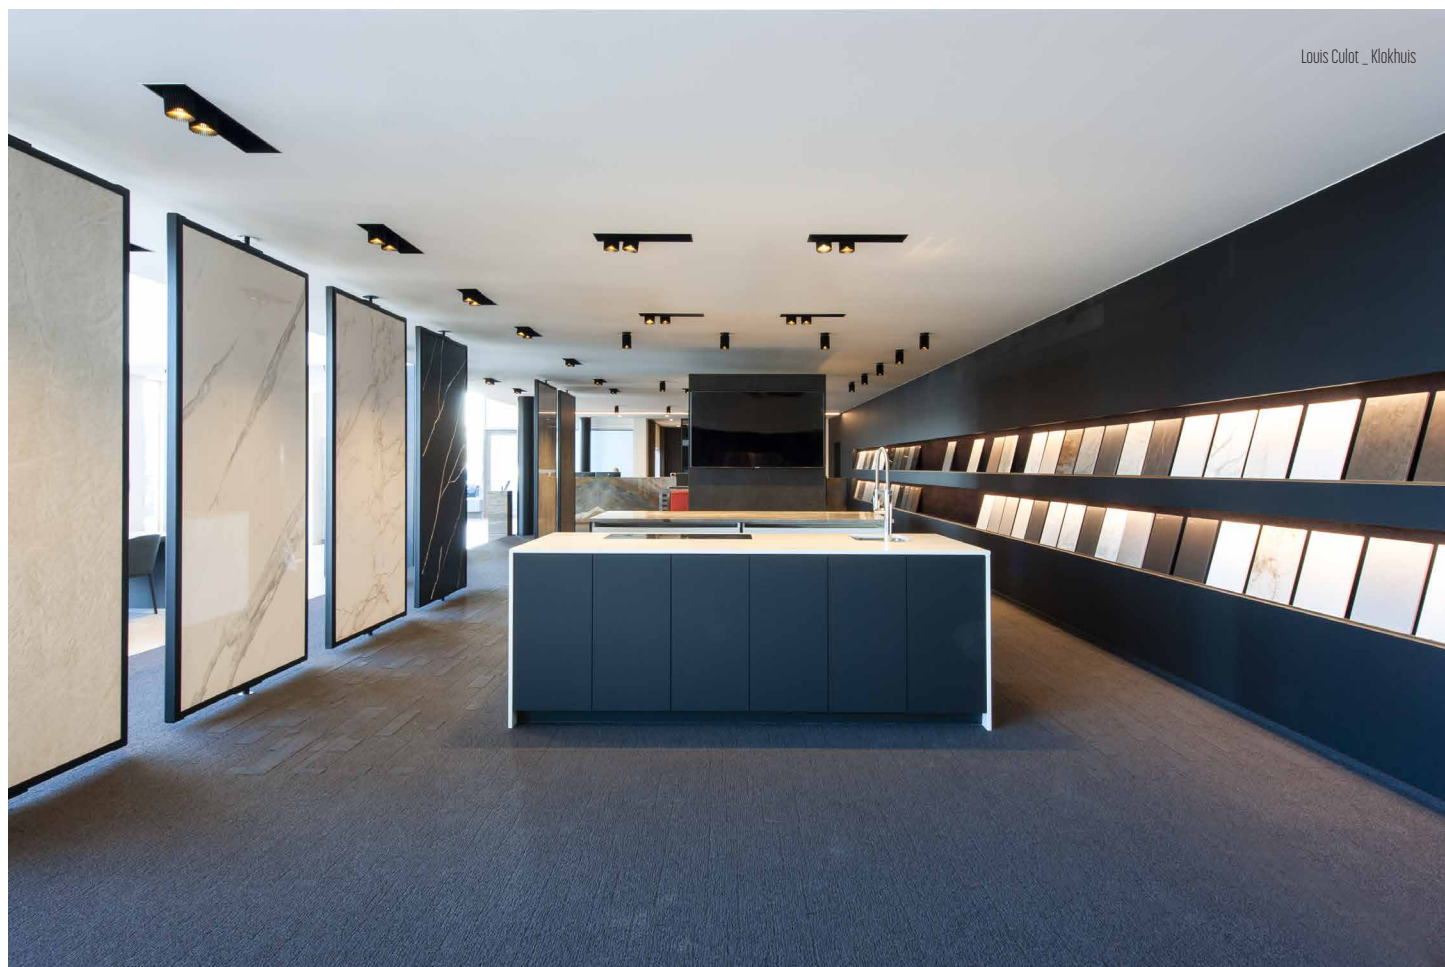

Alu-Metal

COOLFIN

design made for dark

Louis Culot _ Klokhuis

COOLFIN S

834-BB-065-DD-(I)
834-BB(B)-EFFGGH-DD-(I)-K

92

COOLFIN S2