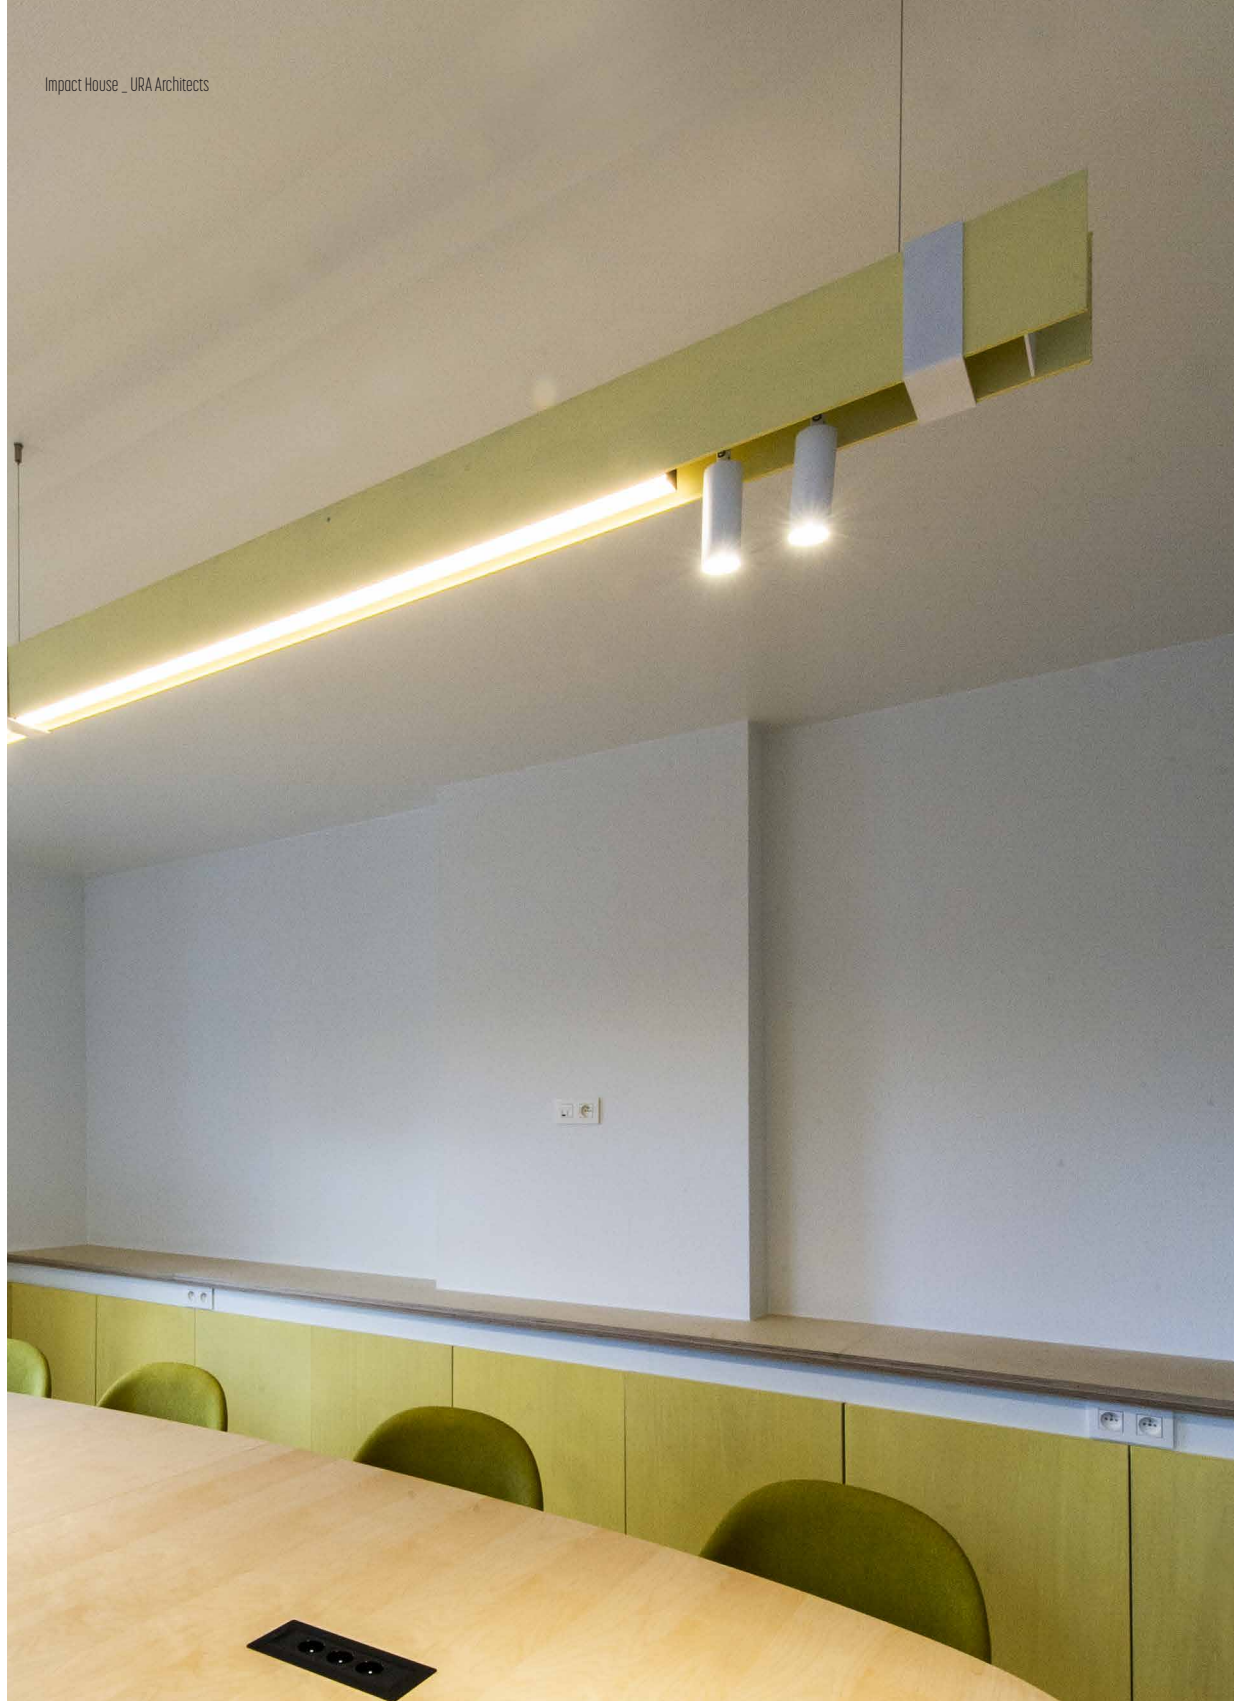

MR BEAM

design detail concept for dark

reddot design award
winner 2017

MR.BEAM 1

1600 mm 2301-BBB-1H-DD-II(I)-(J)-LL-K

2200 mm 2306-BBB-1H-DD-II(I)-(J)-LL-K
 2600 mm 2304-BBB-1H-DD-II(I)-(J)-LL-K
 3400 mm 2307-BBB-1H-DD-II(I)-(J)-LL-K