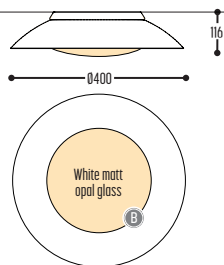

TALORE
2570-BB(B)-813003-K

BB(B)	COLORS	02		Black	
		03		White	
		101		Soft Pink	
		103		Soft Blue	
		104		Soft Green	
		124		Kaki	
		140		Old Pink	
		141		Terracotta Red	
		142		Oxide Red	
		111		Brass Finish	
		112		Gold Finish	
		137		Bronze Finish	
					RAL color on request
EFF	CRI • LUMENOUTPUT	813	>80 CRI • 1350 Lm / 550 mA / 19 W		
GG	REFLECTOR	00	N.A.		
H	COLOR TEMP.	3	3000K		
K	DRIVER	1	No driver		
		0	Non dimmable (intern)		
		2	Dimmable 1-10 V (intern)		
		3	Dali (intern)		

on request: incl. emergency unit 1h + incl emergency battery

Glass - Alu