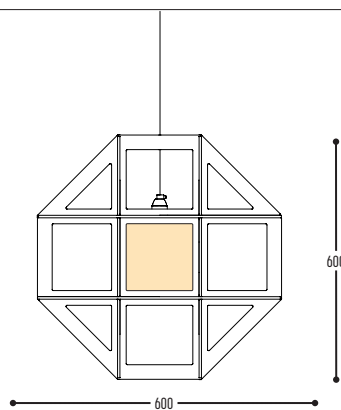

SATURNUZ 60
1381-BB(B)-001-DD-EE-II

BBB	COLORS	116		Multiplex Poplar
CCC	TYPE E27	001		LED (MAX.12 W)
DD	SUSP. CABLE	01		1,5 m
		02		2,5 m
EE	SUSP. KIT	02		Black
		03		White
II	COLOR DIFFUSER	13		White
		127		Satin Red

Wood - PMMA