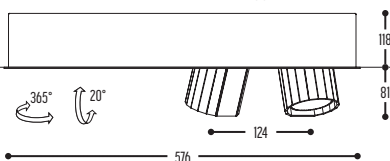

COOLCAT SET2

1034-BB-EFFGGH-00-II(I)-K

565 x 145 mm