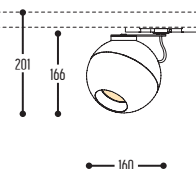

Lampbase is standard matt black for all spheres; matt white for white spheres.

12-25 TRACK S
462-BB(B)-CCC-DD

160

12-25 TRACK S LED
462-BB(B)-EFFGGH-DD-K

160

12-25 TRACK
461-BB(B)-CCC-00

160

12-25 TRACK LED
461-BB(B)-EFFGGH-00-K