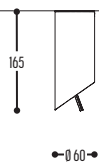

ZNOW JR 16

1105-BB(B)-065-00-(J)
1105-BB(B)-90700H-00-(J)-K