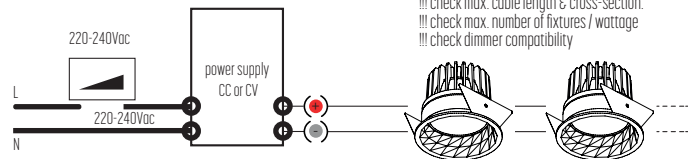

DIMMING TYPE 4 = PHASE CUT DIM.

!!! check max. cable length & cross-section.
!!! check max. number of fixtures / wattage
!!! check dimmer compatibility