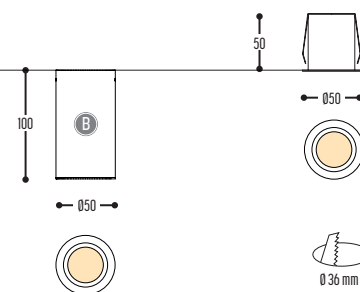

on request: incl. emergency unit 1h + incl emergency battery

Glass - Alu

TAQI

design dark studio for dark

TAQI BOX 1
2700-BB-906603-K

TAQI SET 1
2701-BB-906603-K

BB	COLORS	02		Black	
		03		White	
EFF	CRI • LUMENOUTPUT	906	>90 CRI • 455 Lm / 700 mA / 6,5 W		
GG	REFLECTOR	60	60°		
H	COLOR TEMP.	3	3000K		
K	DRIVER	1	No driver		
		0	Non dimmable (intern)		
		2	Dimmable 1-10 V (extern)		
		3	Dali (extern)		
		4	Phase cut (extern)		