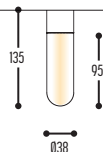

CIGAR 30.7 FIX
2540-BB(B)-90400H-II(I)-K