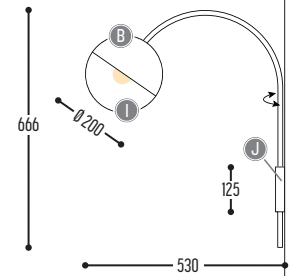

Alu - Glass - Brass

BANGSTER HOODY WALL 1

2147-BB(B)-071200-II
2147-BB(B)-90420H-II-K

BANGSTER HOODY WALL 2

2199-BB(B)-071200-II-JJ(J)
2199-BB(B)-90420H-II-JJ(J)-K

BB(B)	COLORS	02		Black	
		03		White	
		110		Brass	
					RAL color on request
CCC	TYPE G9	071		LED (MAX 6 W)	
EFF	CRI • LUMENOUTPUT	904	>90 CRI • 600 Lm / 350 mA / 6 W		
GG	GLOBE	20	Ø200		
H	COLOR TEMP.	0	N.A.		
		1	2200 K		
		2	2700 K		
		3	3000 K		
II	GLOBE color	00	Transparent		
		13	Glass White		
JJ(J)	COLORS	02		Black	
		03		White	
		110		Brass	
					RAL color on request
K	DRIVER	1	No driver		
		0	Non dimmable (extern)		
		2	Dimmable 1-10 V (extern)		
		3	Dali (extern)		
		4	Phase cut (extern)		