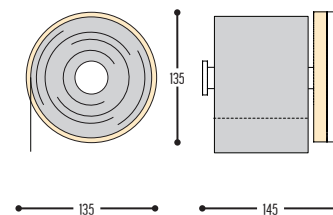

Metal

L-HOP

design danny venlet for dark

2017
EUROPEAN
PRODUCT
DESIGN
AWARD

BRONZE WINNER

GOOD
DESIGN

L-HOP 1
1310-BB(B)-300000-WW

L-HOP 2
1311-BB(B)-300000-WW