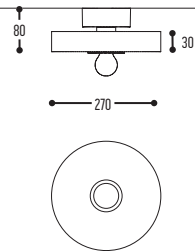

ROND-L 2
1249-BB(B)-001-II(I)