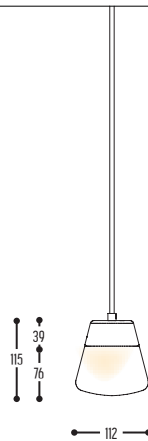

Alu-Metal

CUP CAKE

design susanne uerlings for dark

CUP CAKE SUZY S

1065-BB(B)-804002-DD
1065-BB(B)-80600H-DD-K

CUP CAKE JENNY S

1066-BB(B)-804002-DD
1066-BB(B)-80600H-DD-K

CUP CAKE KATHY S