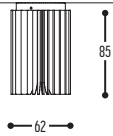

COOLFIN JR

840-02-907GGH-00-(I)-K