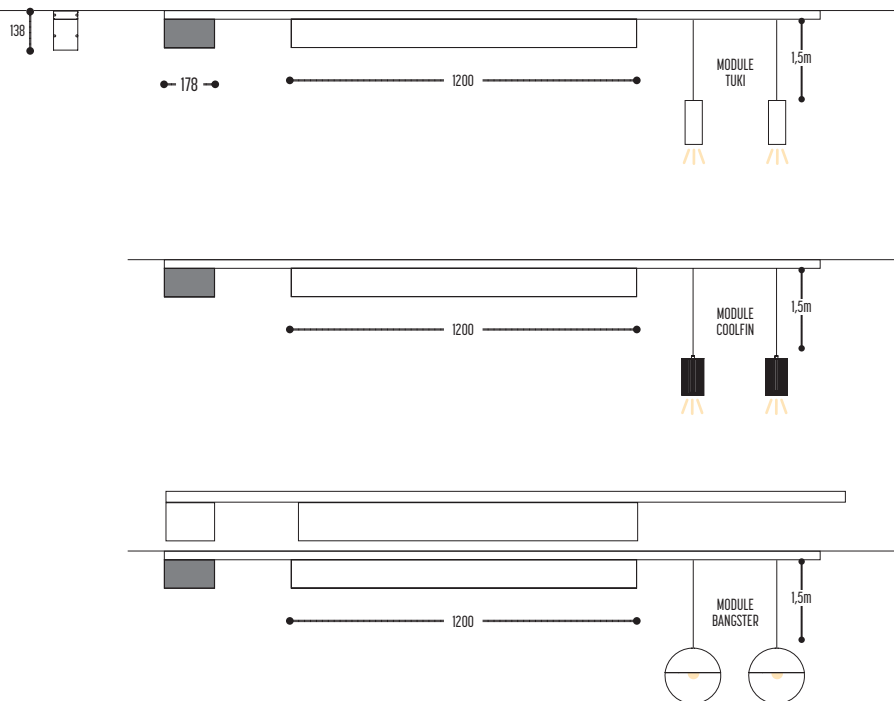

SPAZE 9
1509-BB-13-K-J-234H-II(I)-N

TYPE 1	BB	COLORS	02	Black			
			03	White			
	CC	LED	13	>90 CRI • 3910 Lm / 25,9 W / 3000 K			
	K	DRIVER	0	Non dimmable (intern)			
2			Dimmable 1-10 V (intern)				
3			Dali (intern)				
J	DIFFUSER	0	Opal				
		1	Prismatic				
TYPE 2	E	LED	2	>90 CRI • 2x 1000 Lm / 350 mA / 9 W			
	GG	REFLECTOR	34	34°			
			H	COLOR. TEMP.	2	2700 K	
	3	3000 K					
	II(I)	COLORS	02	Black			
			03	White			
			101	Soft Pink			
			103	Soft Blue			
			104	Soft Green			
			124	Kaki			
140			Old Pink				
141			Terracotta Red				
142			Oxide Red				
111			Brass Finish				
112			Gold Finish				
137			Bronze Finish				
		RAL color on request					
TYPE 3	N	MODULE TUKI	1	2x TUKI 60 S / Black 36° / 900 Lm			
		MODULE COOLFIN	2	2x COOLFIN S / Black 40° / 1300 Lm			
		MODULE BANGSTER	3	2x BANGSTER HOODY S - Ø200mm / Black / 600 Lm			
		4	2x BANGSTER HOODY S - Ø200mm / Brass / 600 Lm				

PC-Alu