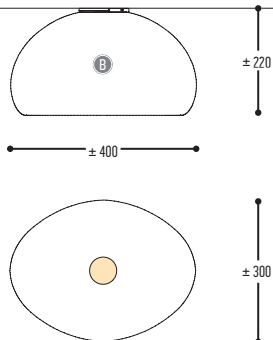

BB	COLORS	30		Silver
		31		Gold
CCC	TYPE E27	001		LED (MAX 12 W)
DD	SUSP. CABLE	01	1,5 m	
		02	2,5 m	
EE	SUSP. KIT	02		Black
		2		White

Glass - Steel