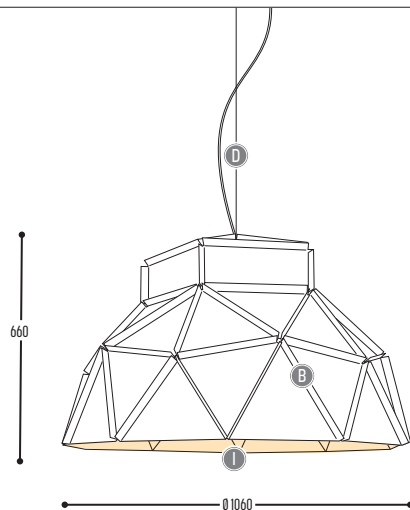

APOLLO
740-BB-001-DD-II(I)
740-BB-930002-DD-II(I)-K

BB(B)	COLOR OUTSIDE	02		Black		
		03		White		
		10		Inox		
CCC	TYPE E27	001		LED / Globe (MAX 15 W)		
EFF	CRI • LUMENOUTPUT	930	>90 CRI • 3300 Lm / 750 mA / 24,9 W			
GG	REFLECTOR	00	N.A.			
H	COLOR TEMP.	2	2700 K			
DD	SUSP. CABLE	02	2,5 m			
		03	5 m			
II(I)	COLOR INSIDE	02		Black		
		03		White		
		101		Soft Pink		
		103		Soft Blue		
		104		Soft Green		
		124		Kaki		
		140		Old Pink		
		141		Terracotta Red		
		142		Oxide Red		
		111		Brass Finish		
		112		Gold Finish		
		137		Bronze Finish		
					RAL color on request	
K	DRIVER	0	Non dimmable (intern)			
		2	Dimmable 1-10 V (intern)			
		3	Dali (intern)			

Stainless steel