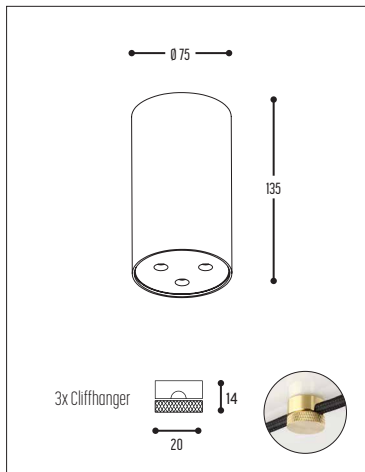

CEILING BASE - 3 POINT KIT

Ceiling base Black + 3x Cliffhanger Black **1897-02-02**
Ceiling base Black + 3x Cliffhanger Brass **1897-02-110**
Ceiling base White + 3x Cliffhanger White **1897-03-03**
Ceiling base White + 3x Cliffhanger Brass **1897-03-110**

CEILING BASE - 5 POINT KIT

Ceiling base Black + 3x Cliffhanger Black **1898-02-02**
Ceiling base Black + 3x Cliffhanger Brass **1898-02-110**
Ceiling base White + 3x Cliffhanger White **1898-03-03**
Ceiling base White + 3x Cliffhanger Brass **1898-03-110**

CEILING BASE CLUB 3

Black **1893-02**
White **1893-03**

CEILING BASE CLUB 5

Black **1894-02**
White **1894-03**