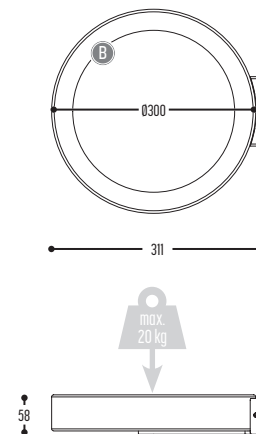

BB(B)	COLORS	02	Black		
		03	White		
		101	Soft Pink		
		103	Soft Blue		
		104	Soft Green		
		124	Kaki		
		140	Old Pink		
		141	Terracotta Red		
		142	Oxide Red		
		111	Brass Finish		
		112	Gold Finish		
		137	Bronze Finish		
		RAL color on request			
		CCCCC	TYPE	150000	2700 K / 15 W incl. non-dim driver
HH	COLOR TEMPERATURE	WW	Warm White 2700 K