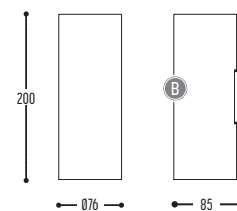

BB(B)	COLORS	02		Black
		03		White
		112		Gold Finish
		RAL color on request		
EFF	CRI • LUMENOUTPUT	906	>90 CRI • 2X 600 Lm / 350 mA / 6,4 W	
GG	REFLECTOR	00	N.A.	
H	COLOR TEMP.	2	2700K	
		3	3000K	
		4	4000K	
K	DRIVER	1	No driver	
		0	Non dimmable (intern)	
		2	Dimmable 1-10 V (extern)	
		3	Dali (extern)	
		4	Phase cut (intern)	

Alu