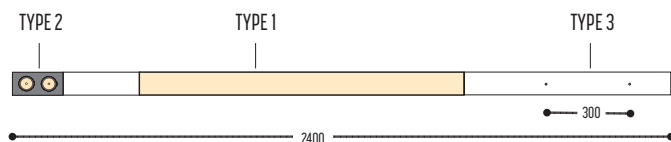

SPAZE 9
1509-BB-13-K-J-234H-II(I)-N

TYPE 1	BB	COLORS	02	Black			
			03	White			
	CC	LED	13	>90 CRI • 3910 Lm / 25,9 W / 3000 K			
	K	DRIVER	0	Non dimmable (intern)			
2			Dimmable 1-10 V (intern)				
3			Dali (intern)				
J	DIFFUSER	0	Opal				
		1	Prismatic				
TYPE 2	E	LED	2	>90 CRI • 2x 1000 Lm / 350 mA / 9 W			
	GG	REFLECTOR	34	34°			
			H	COLOR. TEMP.	2	2700 K	
	3	3000 K					
	II(I)	COLORS	02	Black			
			03	White			
			101	Soft Pink			
			103	Soft Blue			
			104	Soft Green			
			124	Kaki			
140			Old Pink				
141			Terracotta Red				
142			Oxide Red				
111			Brass Finish				
112			Gold Finish				
137			Bronze Finish				
		RAL color on request					
TYPE 3	N	MODULE TUKI	1	2x TUKI 60 S / Black 36° / 900 Lm			
		MODULE COOLFIN	2	2x COOLFIN S / Black 40° / 1300 Lm			
		MODULE BANGSTER	3	2x BANGSTER HOODY S - Ø200mm / Black / 600 Lm			
		4	2x BANGSTER HOODY S - Ø200mm / Brass / 600 Lm				

PC-Alu