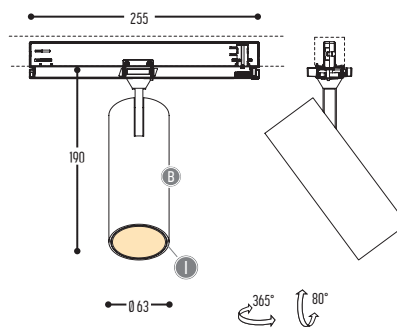

Alu

The Motel

TUKI 60 TRACK
1346-BB-907GGH-I-K

TRACK RAIL: to be ordered separately
Compatible with EUTRAC, GLOBAL & POWERGEAR

DALI - version

TRACK RAIL: to be ordered separately
Compatible with GLOBAL & POWERGEAR