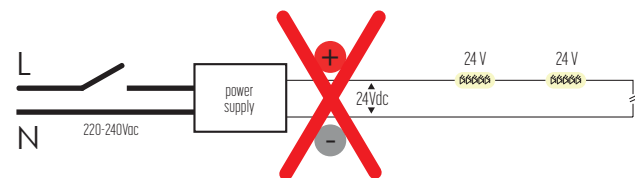

CONSTANT VOLTAGE : WRONG SERIAL CONNECTION