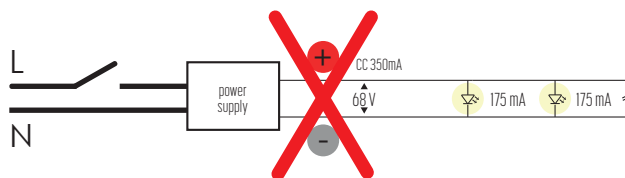

CONSTANT CURRENT : WRONG PARALLEL CONNECTION