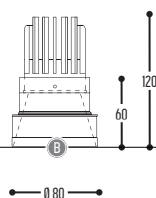

MAGNIFIQUE DEEP
3001-BB(B)-907GGH-K