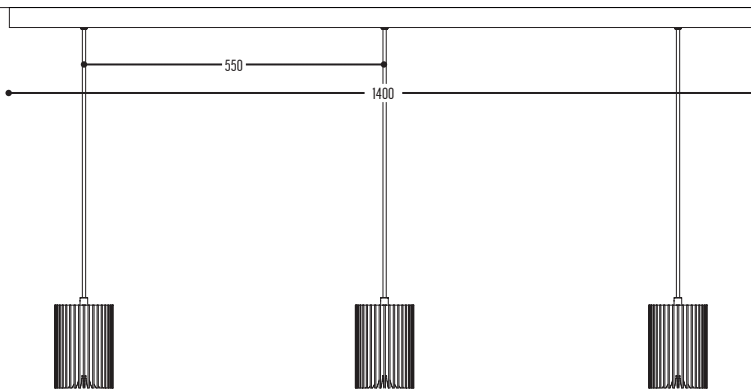

COOLFIN S

834-BB-065-DD-(I)
834-BB(B)-EFFGGH-DD-(I)-K

92

COOLFIN S2

825-BB-065-DD-(I)
825-BB(B)-EFFGGH-DD-(I)-K

COOLFIN 3P

992-BB-065-DD-(I)
992-BB(B)-EFFGGH-DD-(I)-K

BB(B)	COLORS	02		Black		
		03		White		
					RAL color on request	
CCC	TYPE		065		GU10	LED QPAR20 (MAX 50 W)
					GU10	LED (MAX 7,5 W)
EFF	CRI • LUMENOUTPUT	910	>90 CRI • 1100 Lm / 250 mA / 8,3 W			
		915	>90 CRI • 1500 Lm / 350 mA / 11,6 W			
		920	>90 CRI • 2100 Lm / 500 mA / 17 W			
GG	REFLECTOR	40	40°			
		60	60°			
H	COLOR TEMP.	2	2700K			
		3	3000K			
		4	4000K			
DD	SUSP. CABLE	01	1,5 m			
		02	2,5 m			
I	INSIDE COLOR (optional)	G		Gold		
K	DRIVER	1	No driver			
		0	Non dimmable (intern)			
		2	Dimmable 1-10 V (intern) except			
		3	Dali (intern) COOLFIN S2 (extern)			
		4	Phase cut (intern)