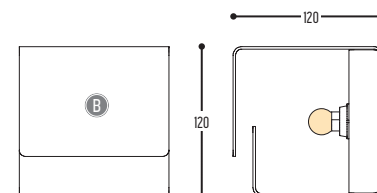

BB(B)	COLORS	02		Black		
		03		White		
		101		Soft Pink		
		103		Soft Blue		
		104		Soft Green		
		124		Kaki		
		140		Old Pink		
		141		Terracotta Red		
		142		Oxide Red		
		111		Brass Finish		
		112		Gold Finish		
		137		Bronze Finish		
					RAL color on request	
		CCC	TYPE G9	071		LED QT14 (MAX 9 W)
EFF	CRI • LUMENOUTPUT	805	>80 CRI • 1x 400 Lm / 700 mA / 4 W			
GG	REFLECTOR	00	N.A.			
H	COLOR TEMP.	2	2700K			
		3	3000K			
		4	4000K			
				1	No driver	
K	DRIVER	0	Non dimmable (intern)			

Metal-Alu