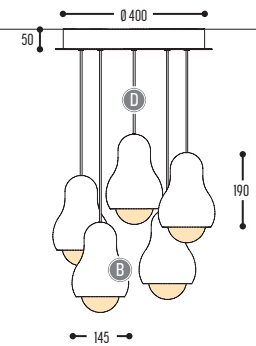

CAPTAIN CORK S
1020-67-001-DD

CAPTAIN CORK 45S
1021-67-001-DD

CAPTAIN CORK MAX S
1022-67-001-DD

CAPTAIN CORK CLUB3
1023-67-001-DD

ceiling base standard matt black
on request other colors possible

CAPTAIN CORK CLUB5
1024-67-001-DD