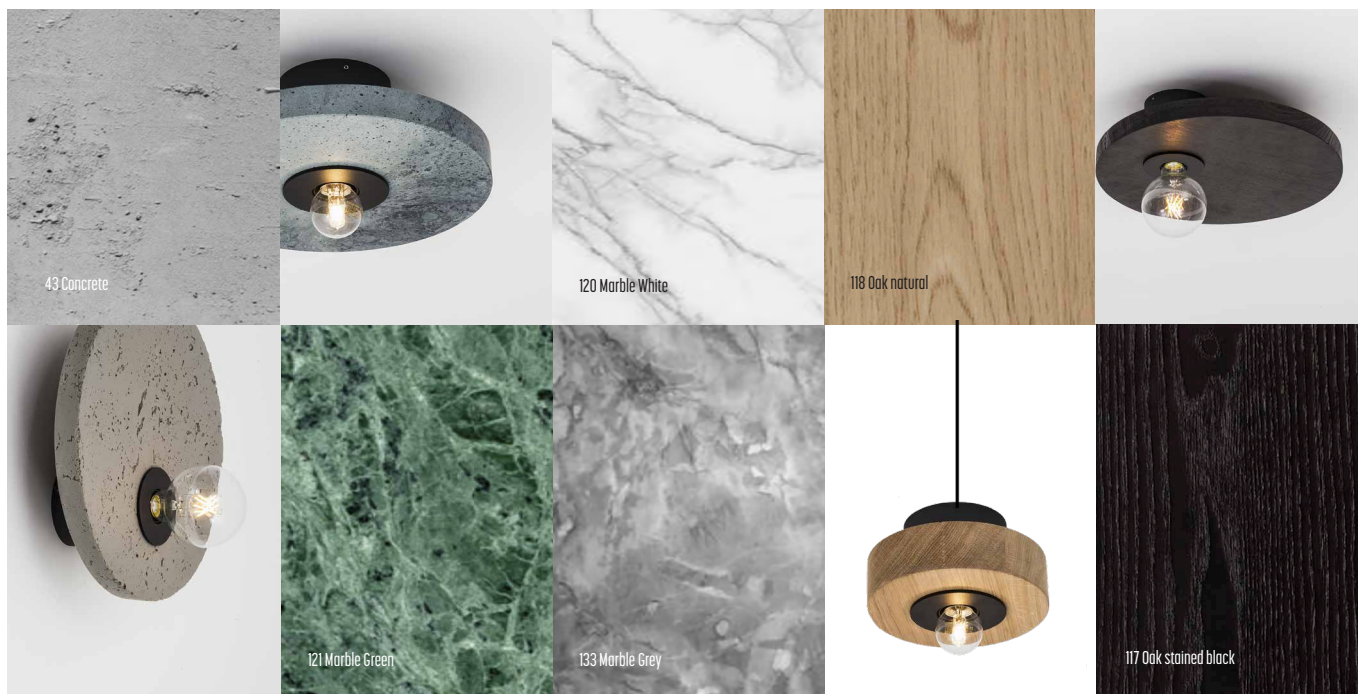

Alu-Metal

ROND-L

design detail concept for dark

ROND-L 1S
1245-BB(B)-001-DD-II(I)-LL

ROND-L 2S
1246-BB(B)-001-DD-II(I)-LL

ROND-L 3S
1247-BB(B)-001-DD-II(I)-LL

ROND-L 1
1248-BB(B)-001-II(I)

ROND-L 2
1249-BB(B)-001-II(I)