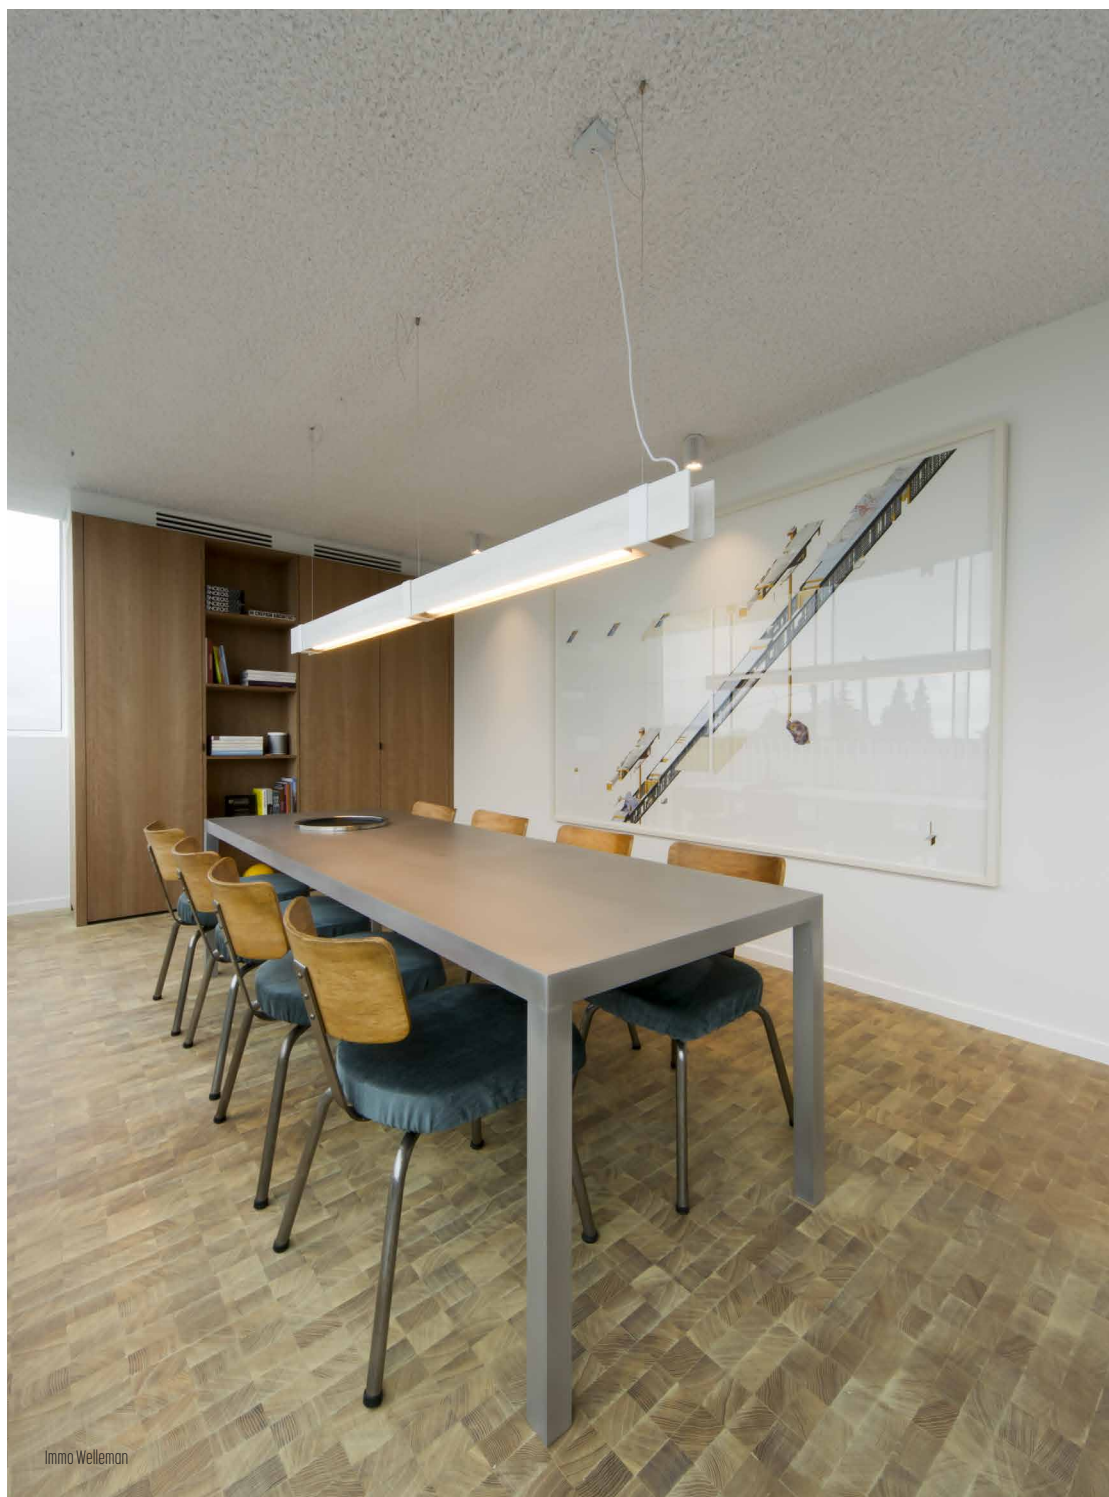

MR BEAM

design detail concept for dark

reddot design award
winner 2017

MR.BEAM 1

1600 mm 2301-BBB-1H-DD-II(I)-(J)-LL-K

2200 mm 2306-BBB-1H-DD-II(I)-(J)-LL-K
 2600 mm 2304-BBB-1H-DD-II(I)-(J)-LL-K
 3400 mm 2307-BBB-1H-DD-II(I)-(J)-LL-K