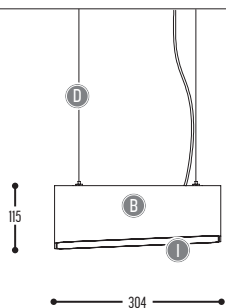

304

EDGAR SQUARE BOX
941-BB-80900H-00-I-K

304