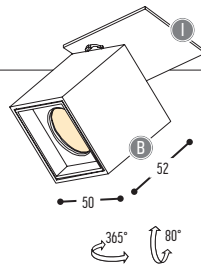

ZQUARE MOVE

928-BB(B)-906GGH-II(I)-K

BB(B)	COLORS	02		Black	
		03		White	
		101		Soft Pink	
		103		Soft Blue	
		104		Soft Green	
		124		Kaki	
		140		Old Pink	
		141		Terracotta Red	
		142		Oxide Red	
		111		Brass Finish	
		112		Gold Finish	
		137		Bronze Finish	
		RAL color on request			
EFF	CRI • LUMENOUTPUT	906	>90 CRI • 600 Lm / 350 mA / 6,4 W		
GG	REFLECTOR	22	22°		
		34	34°		
		54	54°		
H	COLOR TEMP.	2	2700 K		
		3	3000 K		
II(I)	COLOR PLATE	02		Black	
		03		White	
		110		Brass	
		RAL color on request			
K	DRIVER	1	No driver		
		0	Non dimmable (extern)		
		2	Dimmable 1-10 V (extern)		
		3	Dali (extern)		
		4	Phase cut (extern)		

Alu