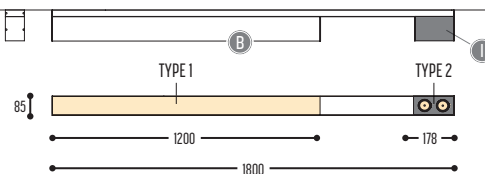

PE-Metal

SPAZE

design anthony boelaert for dark

reddot design award
winner 2017

SPAZE 1 S
1286-BB-13-01-K-J-234H-II(I)

SPAZE 1
1285-BB-13-K-J-234H-II(I)

TYPE 1	BB	COLORS	02	Black
			03	White
	CC	LED	13	>90 CRI • 3910 Lm / 25,9 W / 3000K
	DD	SUSP. CABLE	01	1,5 m
	K	DRIVER	0	Non dimmable (intern)
			2	Dimmable 1-10 V (intern)
			3	Dali (intern)
	J	DIFFUSER	0	Opal
			1	Prismatic
TYPE 2	E	LED	2	>90 CRI • 2x1000 Lm / 350 mA / 9 W
	GG	REFLECTOR	34	34°
	H	COLOR. TEMP.	2	2700 K
			3	3000 K
	II(I)	COLORS	02	Black
			03	White
101			Soft Pink	
103			Soft Blue	
104			Soft Green	
124			Kaki	
140			Old Pink	
141			Terracotta Red	
142			Oxide Red	
111			Brass Finish	
112	Gold Finish			
137	Bronze Finish			
			RAL color on request	