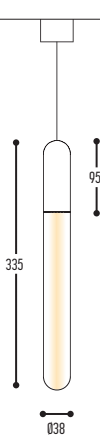

ceiling base standard matt black
on request other colors possible

BB	COLORS	67	Cork
CCC	TYPE E27	001	LED / Globe (MAX 10 W)
DD	SUSP. CABLE	01	1,5 m
		02	2,5 m

Cork

CIGAR

design dark studio for dark

Van der Valk Hotel _ Anthony Boelaert

CIGAR 30.1 S

2501-BB(B)-90400H-DD-II(I)-K

CIGAR 30.1 S2

2541-BB(B)-90400H-DD-II(I)-K

CIGAR 30.2 S

2502-BB(B)-90400H-DD-II(I)-K

CIGAR 30.2 S2

2542-BB(B)-90400H-DD-II(I)-K