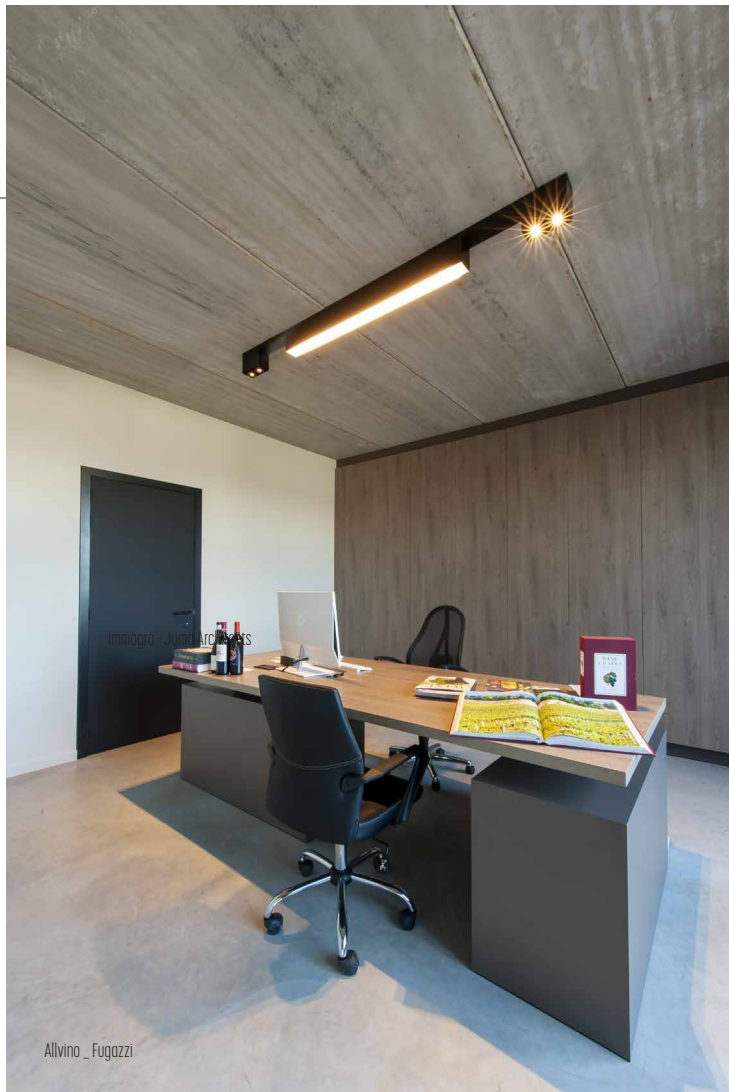

Alvino_Fugozzi