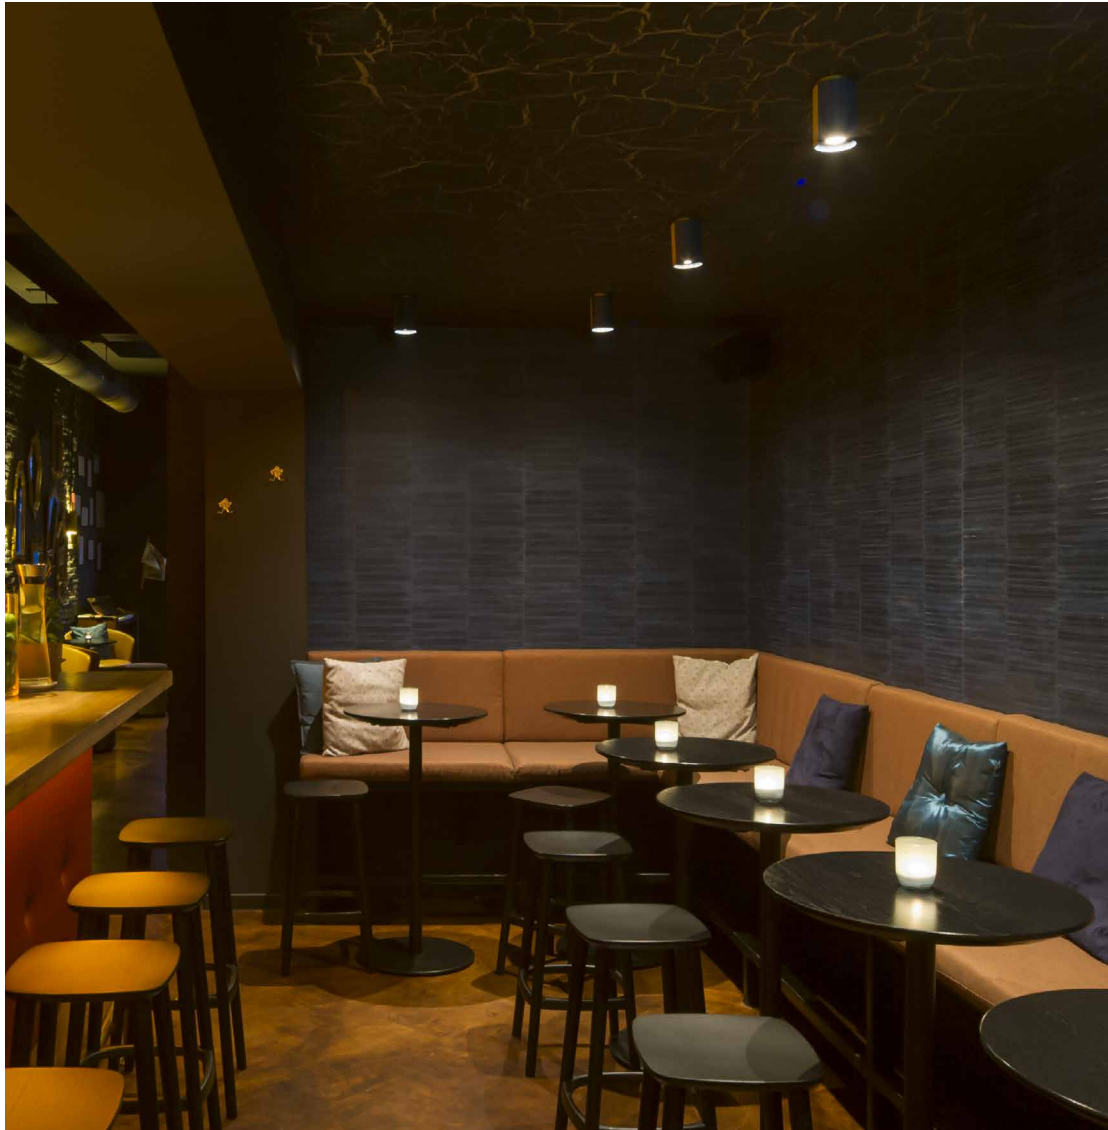

Alu - Glass/Alabaster

CHILL-O

design constantin wortmann & lars korb for dark

CHILL-O
2690-03-500

BB(B)	COLORS	03	White (translucent)
CCC	LED	500	RGB-W 2700K Remote Control

COOLCAT

design luc vincent & mathilde roman for dark