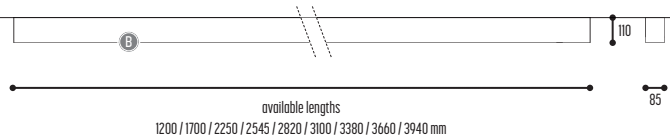

METROLINE

design dark studio for dark

METROLINE S

AAAA-BB-13-DD-K-J

METROLINE

AAAA-BB-13-00-K-J

1200 mm	METROLINE 1	
1700 mm	METROLINE 5	
2250 mm	METROLINE 7	
2545 mm	METROLINE 8	
2820 mm	METROLINE 9	
3100 mm	METROLINE 10	
3380 mm	METROLINE 11	
3660 mm	METROLINE 12	
3940 mm	METROLINE 13	