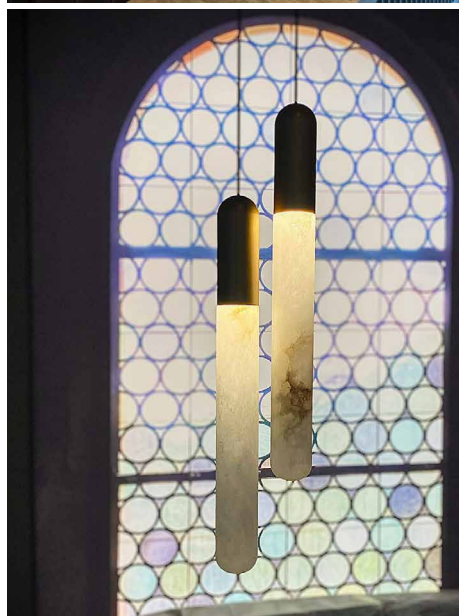

ceiling base standard matt black
on request other colors possible

BB	COLORS	67	Cork
CCC	TYPE E27	001	LED / Globe (MAX 10 W)
DD	SUSP. CABLE	01	1,5 m
		02	2,5 m

Cork

CIGAR

design dark studio for dark

Van der Valk Hotel _ Anthony Boelaert