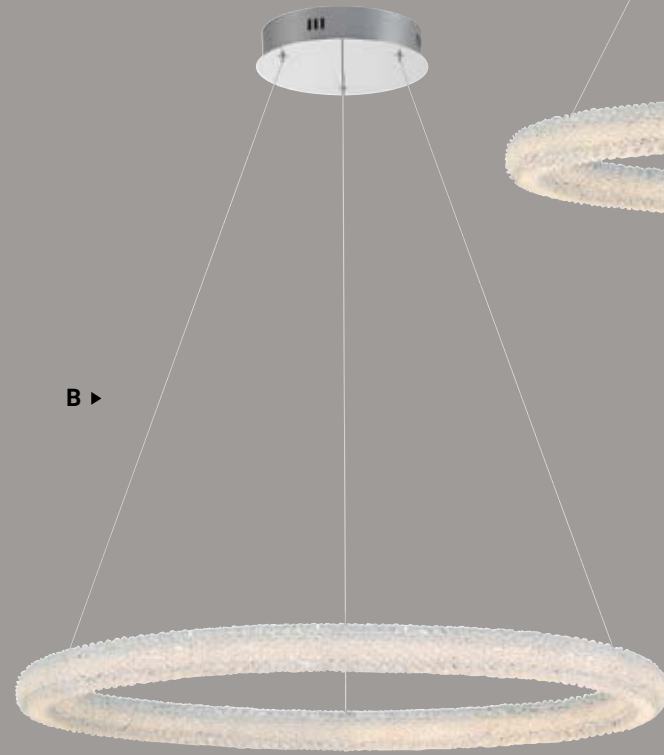

SASSI

CHROME

A ▶

B ▶

▲
C

▲
D

A **34153-017** **LED**
27" LED Chandelier
Dia: 27" | H: 2.75"
Canopy: 8" | Max H: 99"
36W Integrated LED
3000K
3200 Delivered Lumens
Dimmable

B **43924-011** **LED**
36" LED Chandelier
Dia: 36" | H: 2.75"
Canopy: 10.25" | Max H: 184.75"
58W Integrated LED
3000K
4200 Delivered Lumens
Dimmable

C **43925-018** **LED**
48" LED Chandelier
Dia: 48" | H: 2.75"
Canopy: 13.75" | Max H: 184.75"
90W Integrated LED
3000K
6500 Delivered Lumens
Dimmable

D **43926-015** **LED**
60" LED Chandelier
Dia: 60" | H: 2.75"
Canopy: 16.5" | Max H: 184.75"
119W Integrated LED
3000K
8500 Delivered Lumens
Dimmable