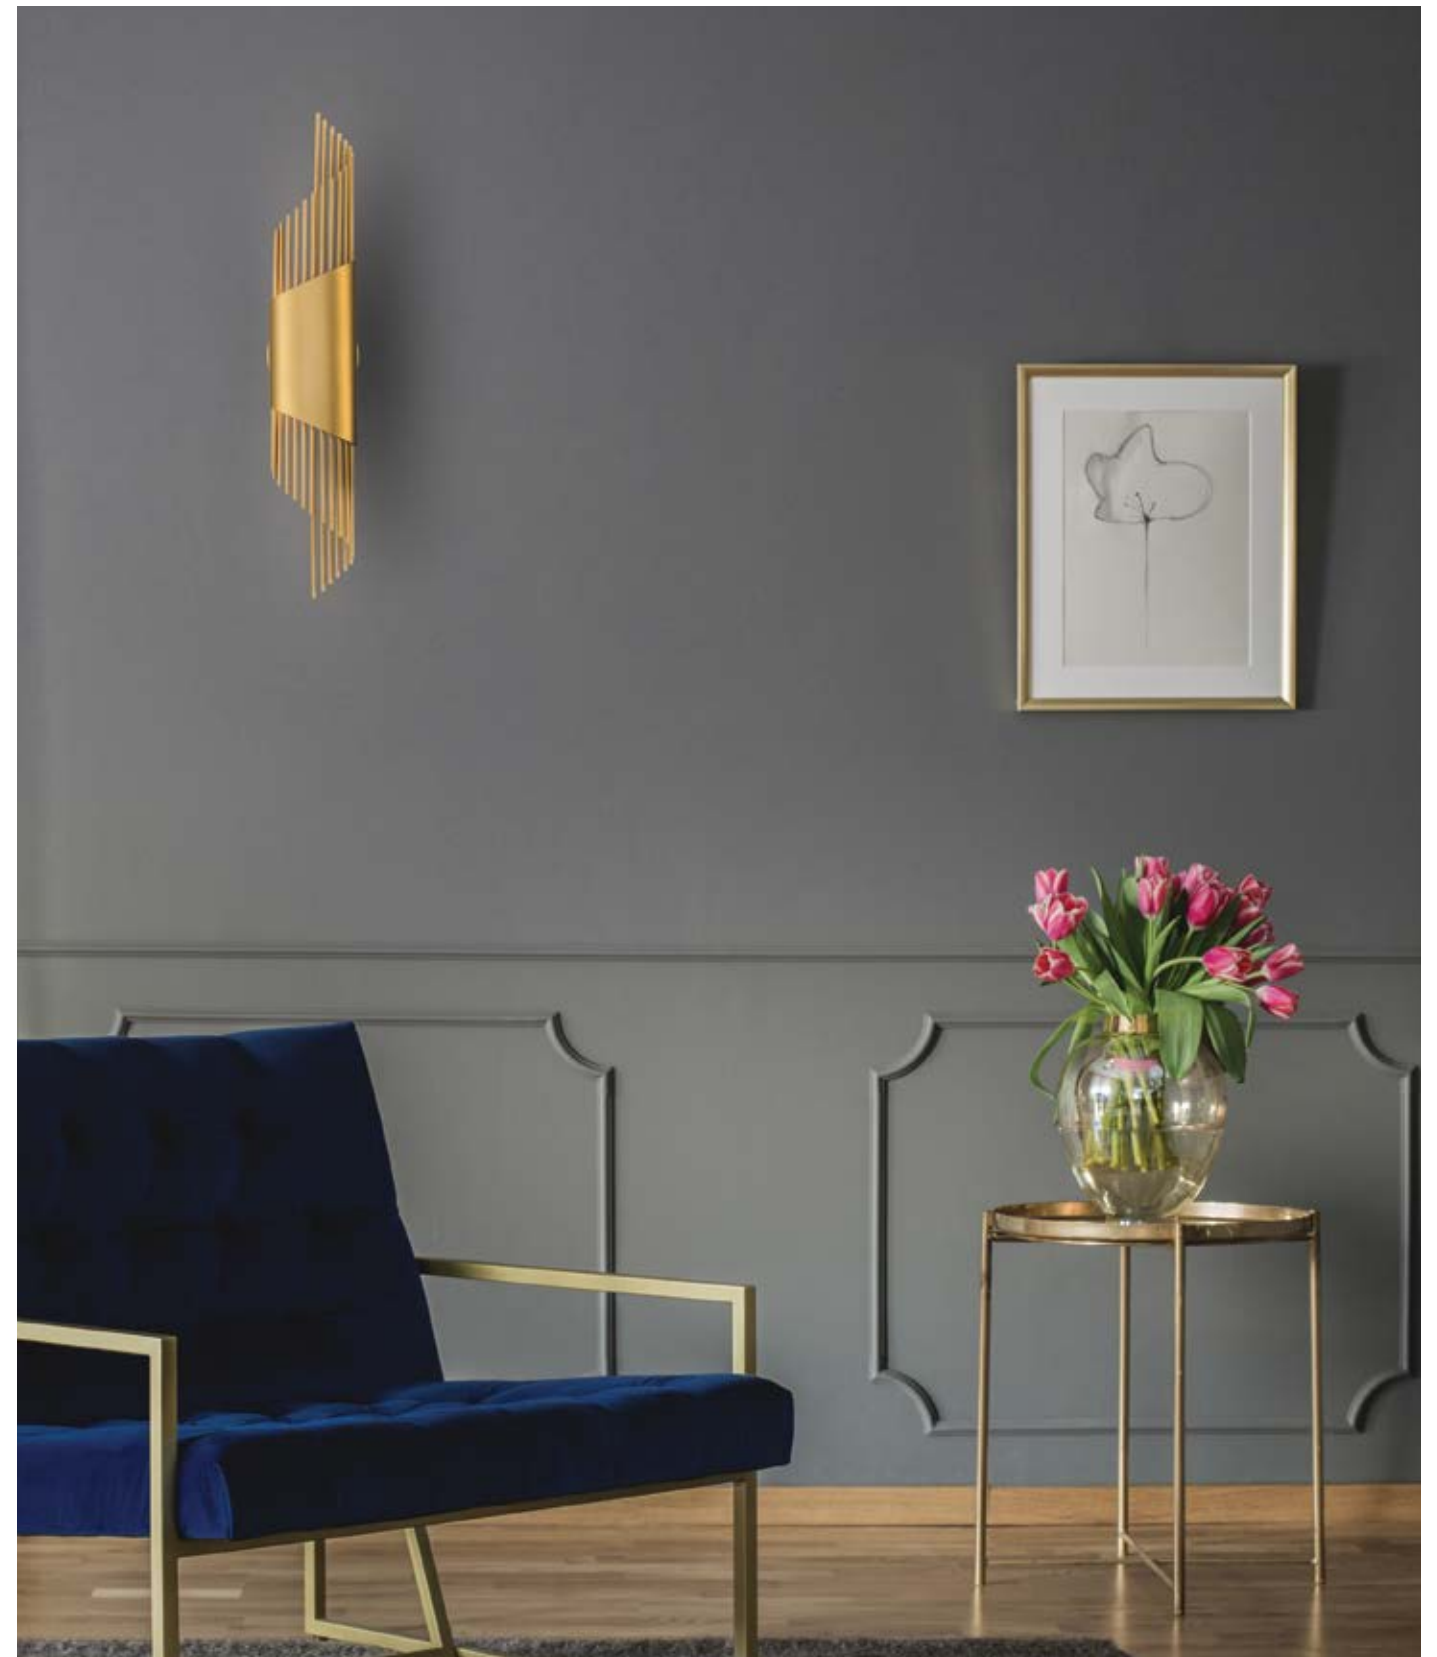

UMURA PENDANT / WALL SCONCE
44478-028