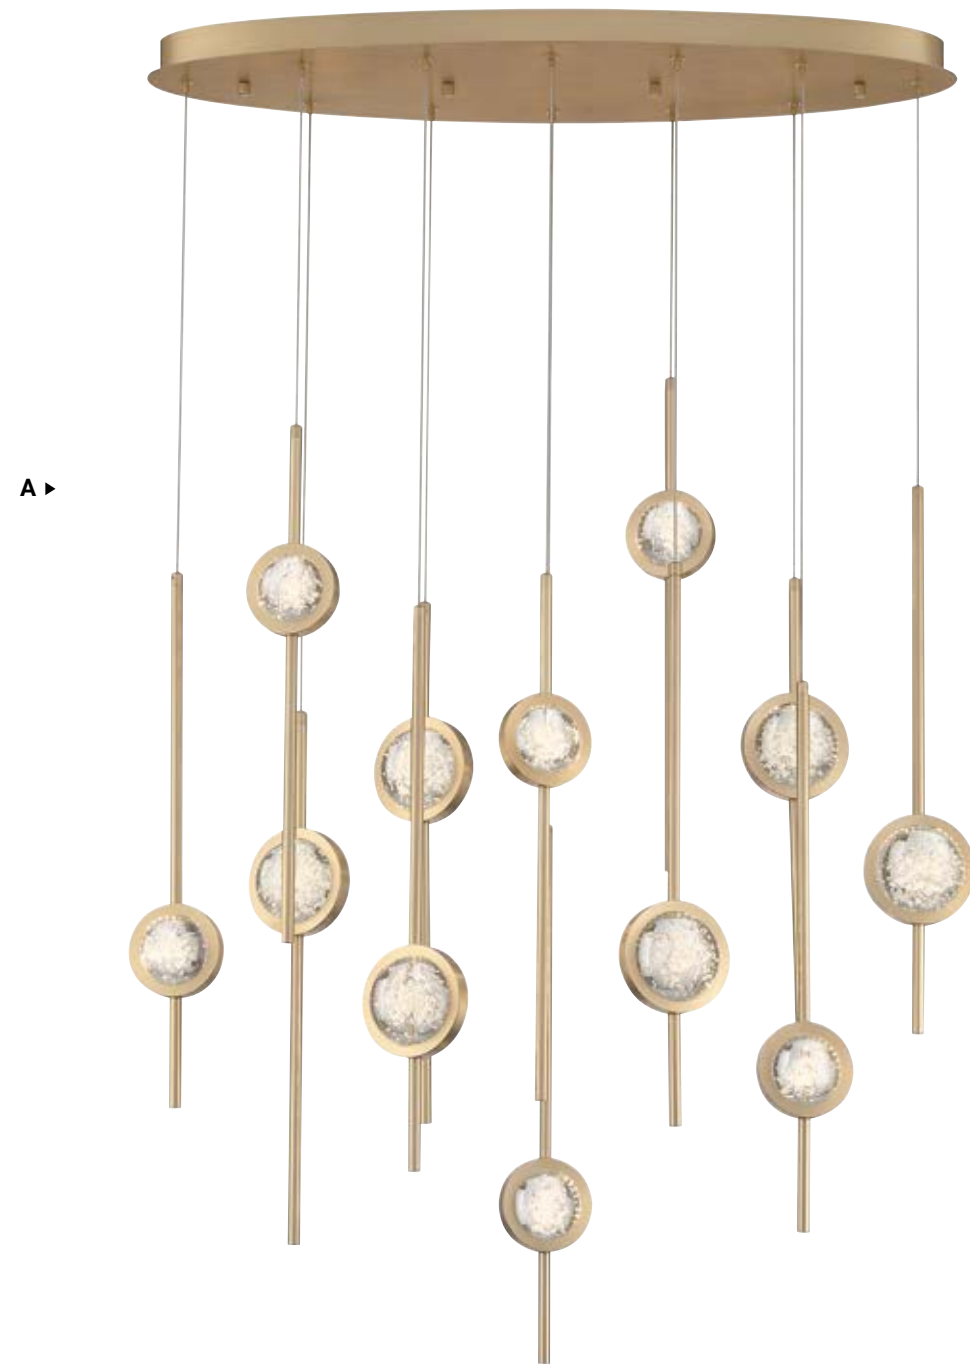

BARLETTA

BLACK | BRASS | MIXED

A ▶

A 39466 LED
38" Oval LED Chandelier
L: 37.5" | W: 12" | H: 23.5"
Canopy: 36.25" x 11" | Max H: 169"
68W LED
3500K
2750 Delivered Lumens
Dimmable

-013 BLACK
 -020 BRASS
 -037 MIXED