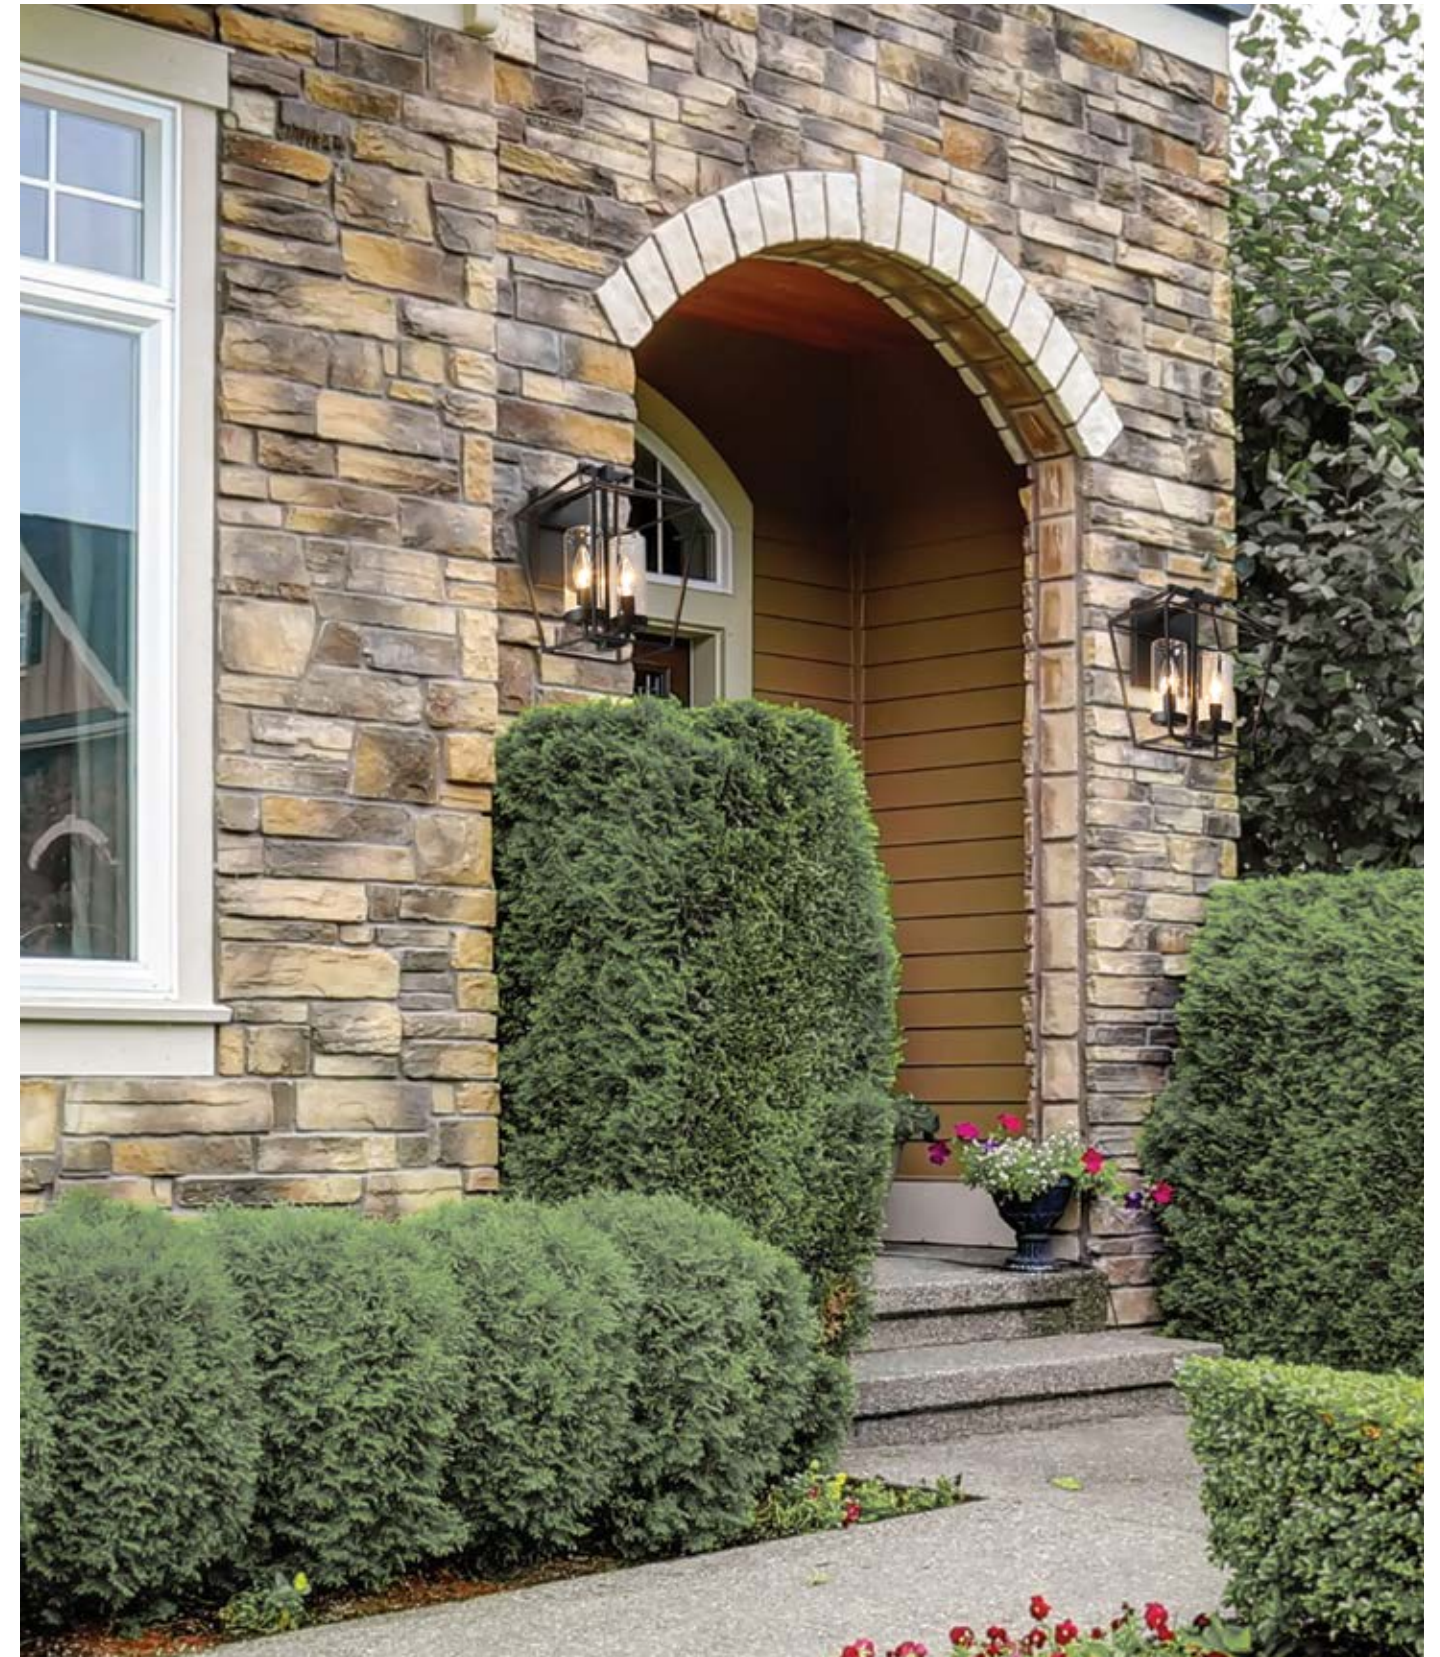

E 44265-014
8" Outdoor 1 Light Post Light
Dia: 8" | H: 23.5"
1 x 60W
T10 E26
Wet Rated

POWDER COATED FINISH

BLOWN GLASS CYLINDERS

BASTILLE [BA-STEEL]

Inspired by the ever popular open caged chandeliers, Bastille's outer frame is made of black galvanized steel for a durable yet airy structure. Delicately encasing the bulbs are hand-blown glass, which completes its debonair style. This collection, offering a full line completely suitable for indoor and outdoor living, adds a new piece to its collection this year with the grand 6-light lantern.