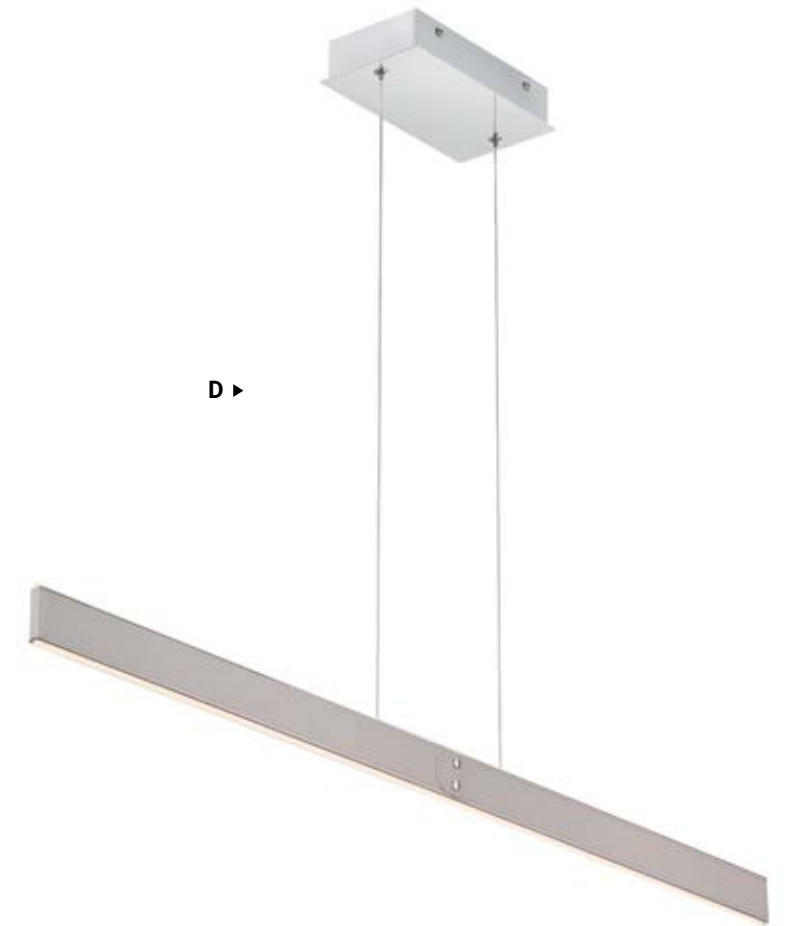

VERDURA

BLACK + BROWN | GRAY + WHITE

VEGAN LEATHER

B ▶

CEILING MOUNT + WALL MOUNT

A ▶

C ▶

D ▶

A 43893 LED
15" LED Flush Mount / Wall Sconce
Dia: 15" | H: 4"
Canopy: 5.5"
38W Integrated LED
3500K
955 Delivered Lumens
Dimmable

-010 BLACK + BROWN -034 GRAY + WHITE

B 43894 LED
25" LED Flush Mount / Wall Sconce
L: 24.5" | W: 19.75" | H: 4"
Canopy: 6.25"
80W Integrated LED
3500K
2080 Delivered Lumens
Dimmable

-017 BLACK + BROWN -031 GRAY + WHITE

C 43892 LED
17" LED Wall Sconce
W: 5" | H: 16.25" | Ext: 2.5"
15W Integrated LED
3500K
340 Delivered Lumens
Dimmable

-013 BLACK + BROWN -037 GRAY + WHITE

D 44298 LED
42" Linear LED Chandelier
L: 41.5" | W: 0.5" | H: 2"
Canopy: 8.75" x 4.75" | Max H: 102.75"
35W Integrated LED
3500K
880 Delivered Lumens
Dimmable

-012 BLACK + BROWN -029 GRAY + WHITE