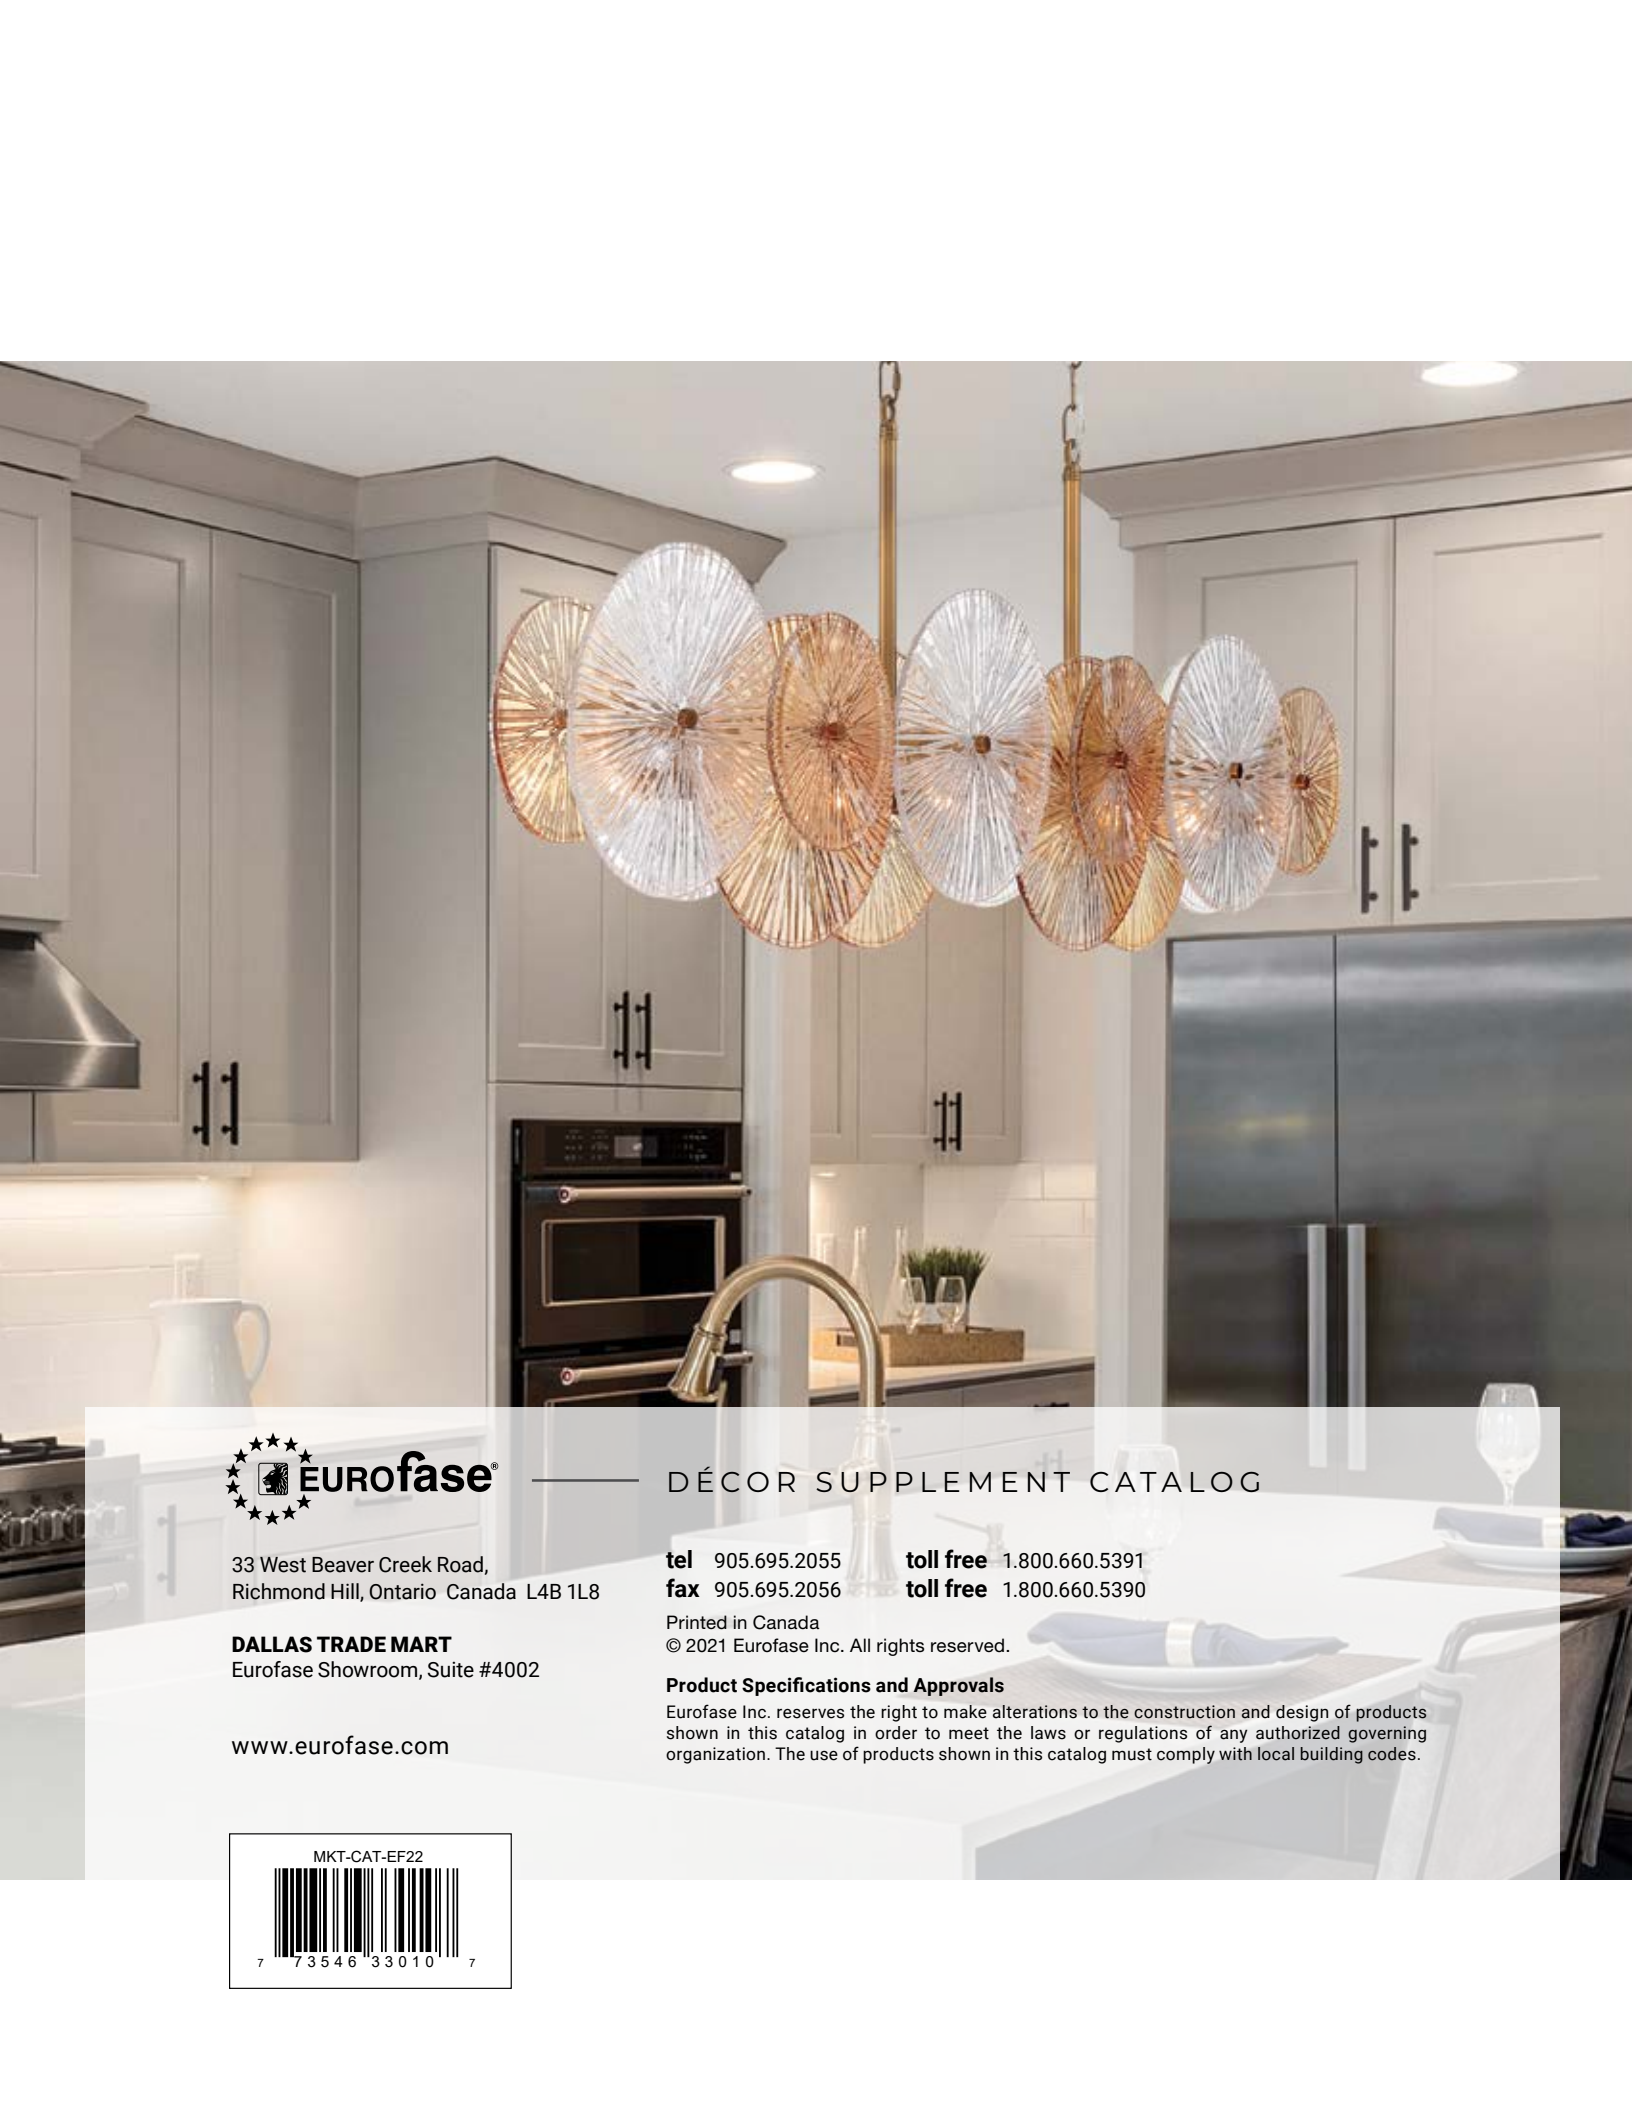

Eurofase

33 West Beaver Creek Road,
Richmond Hill, Ontario Canada L4B 1L8

DALLAS TRADE MART
Eurofase Showroom, Suite #4002

www.eurofase.com

DÉCOR SUPPLEMENT CATALOG

tel 905.695.2055

toll free 1.800.660.5391

fax 905.695.2056

toll free 1.800.660.5390

Printed in Canada

© 2021 Eurofase Inc. All rights reserved.

Product Specifications and Approvals

Eurofase Inc. reserves the right to make alterations to the construction and design of products shown in this catalog in order to meet the laws or regulations of any authorized governing organization. The use of products shown in this catalog must comply with local building codes.

MKT-CAT-EF22

7 73546 33010 7