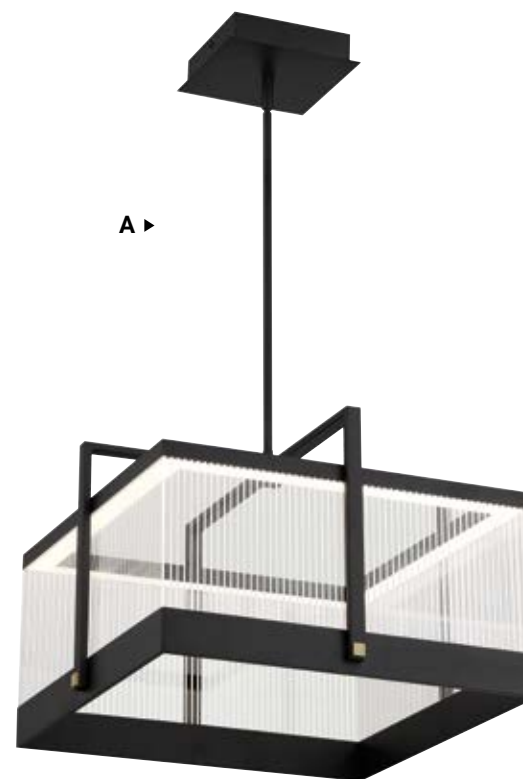

TYE

MATTE BLACK

A ▶