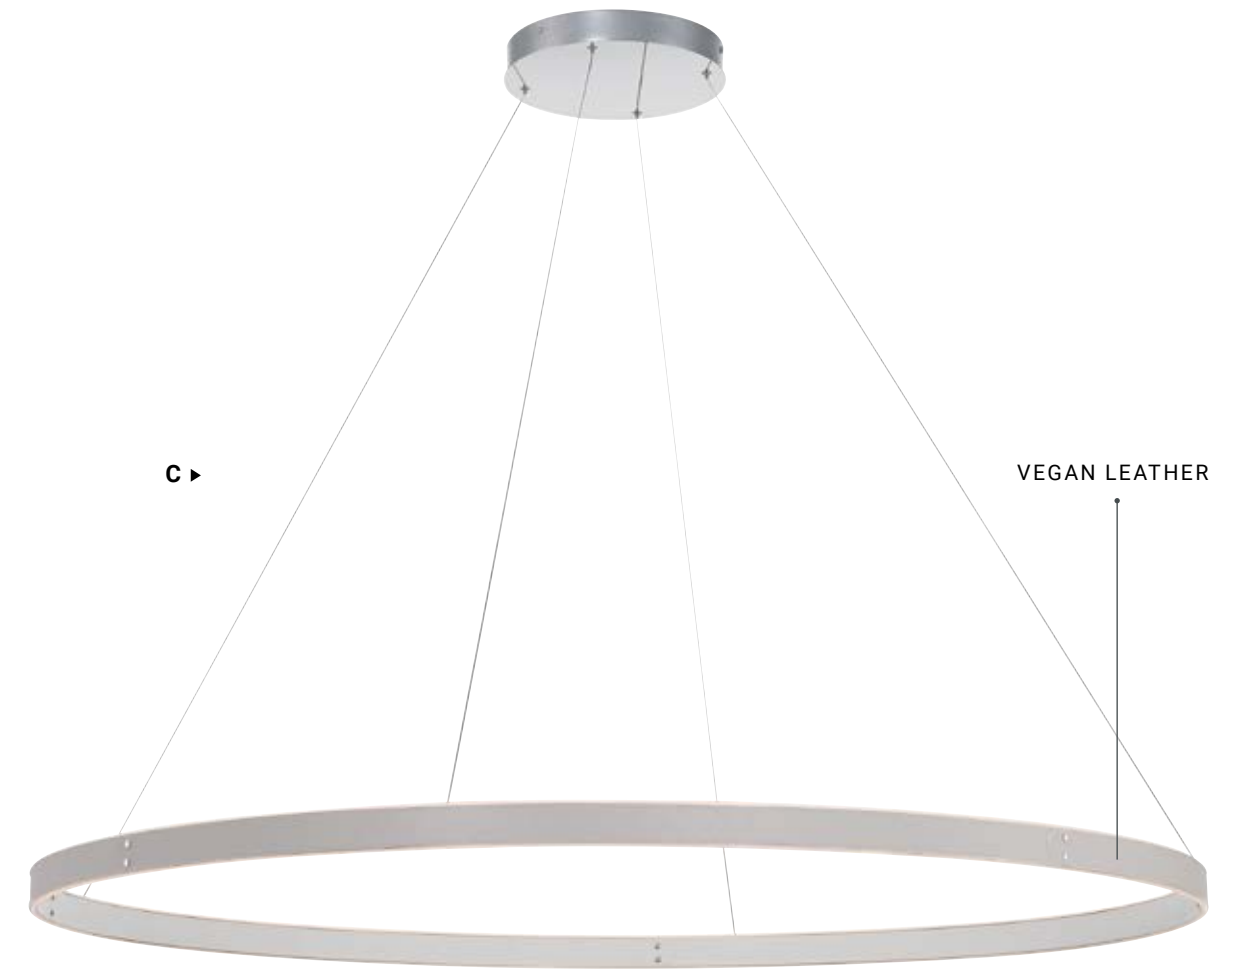

VERDURA

BLACK + BROWN | GRAY + WHITE

A **43897** **LED**
29" LED Chandelier
Dia: 28.5" | H: 2"
Canopy: 7.75" | Max H: 99.75"
70W Integrated LED
3500K
2025 Delivered Lumens
Dimmable

-018 BLACK + BROWN -032 GRAY + WHITE

B **43898** **LED**
46" LED Chandelier*
Dia: 45.25" | H: 2"
Canopy: 12.5" | Max H: 183.75"
102W Integrated LED
3500K
3180 Delivered Lumens
Dimmable

-015 BLACK + BROWN -039 GRAY + WHITE

C **43899** **LED**
60" LED Chandelier
Dia: 60" | H: 2"
Canopy: 12.5" | Max H: 183.75"
127W Integrated LED
3500K
4025 Delivered Lumens
Dimmable

-012 BLACK + BROWN -036 GRAY + WHITE