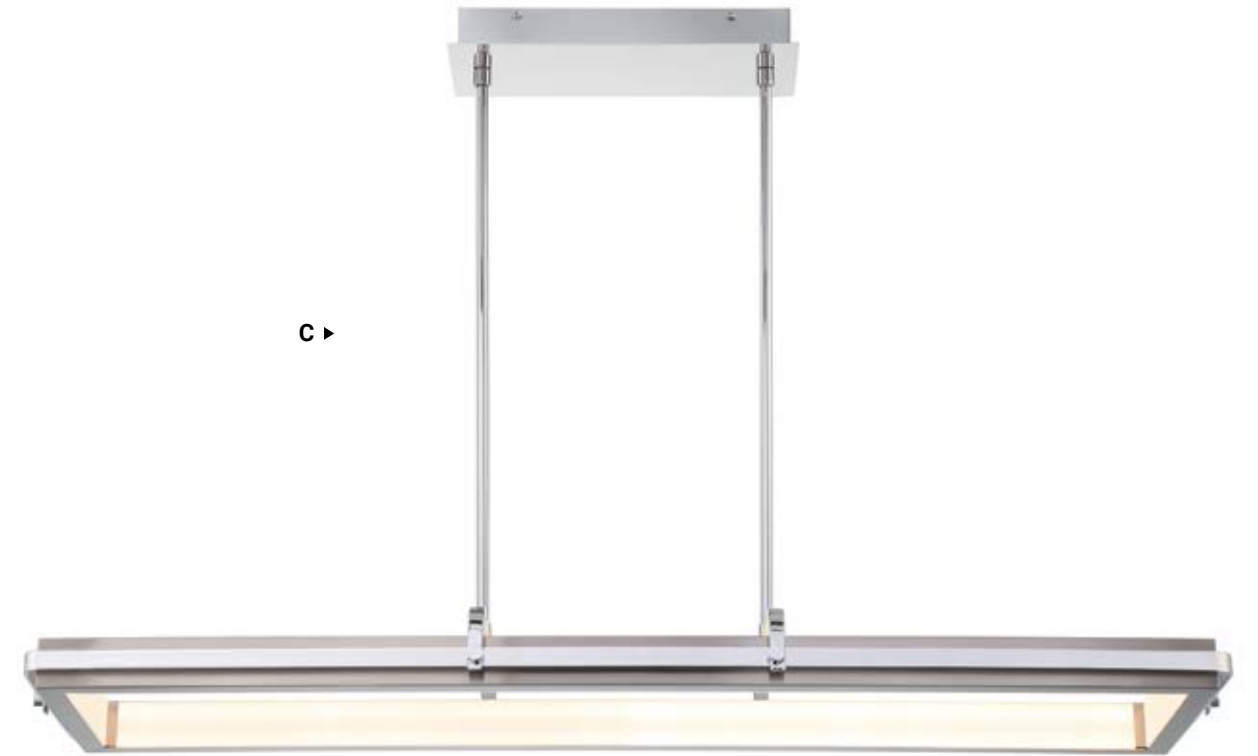

PATENT
PENDING

ANNILO

CHROME + SATIN NICKEL

A 43882-014 * LED
15" Square LED Chandelier
L: 14.5" | W: 14.5" | H: 4"
Canopy: 5.5" x 5.5" | Max H: 63"
28W Integrated LED
3000K
600 Delivered Lumens
Dimmable