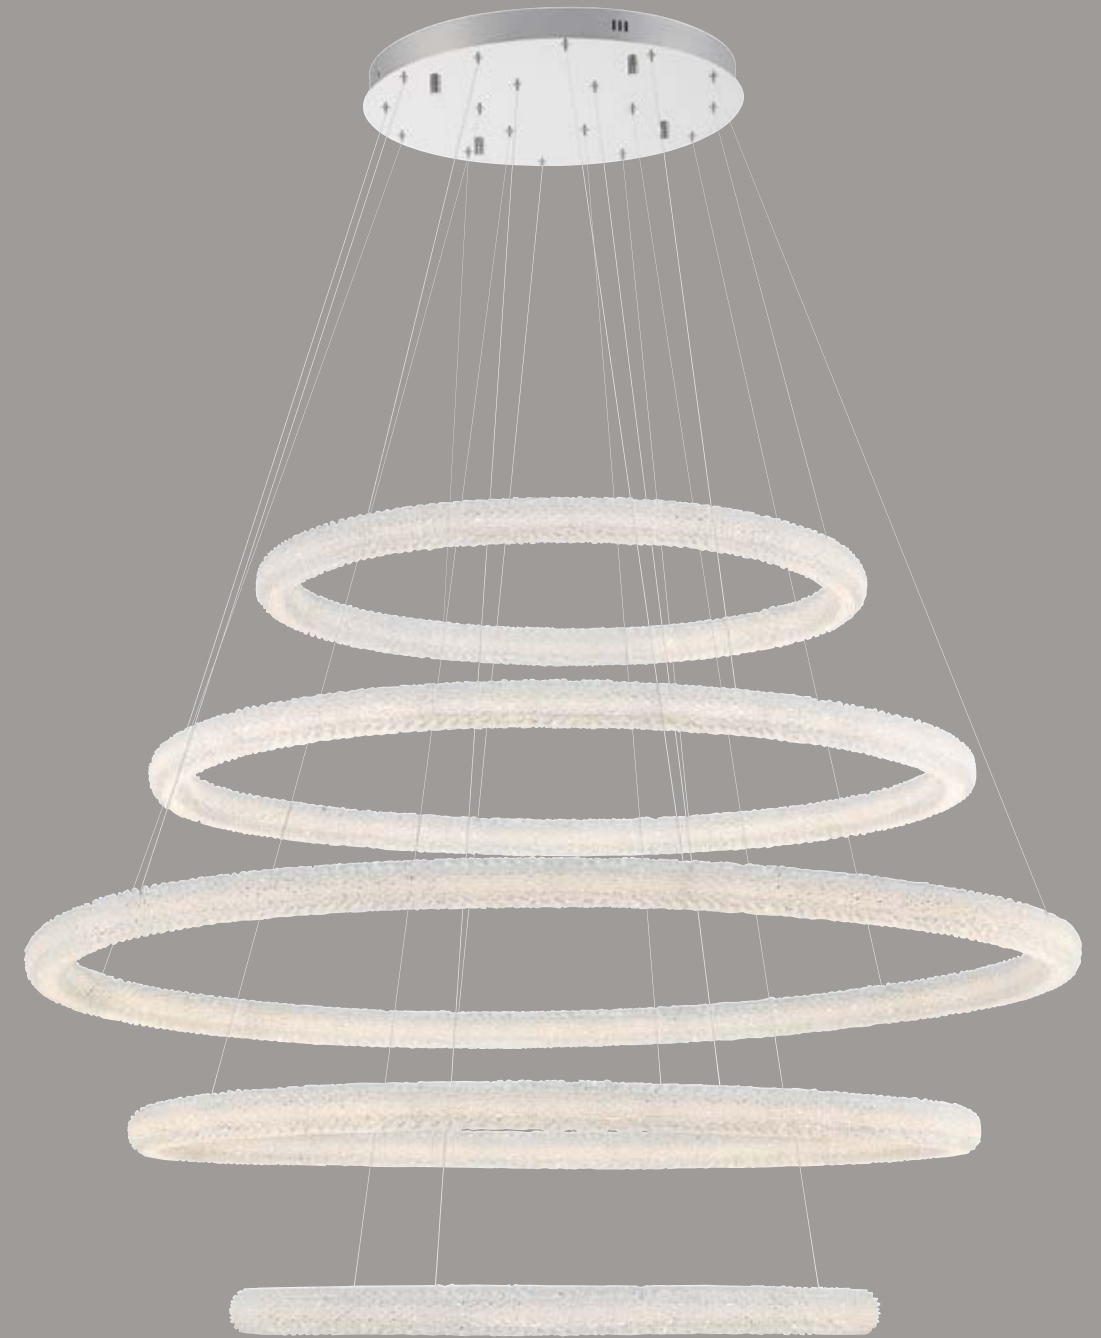

C 43928-019 **LED**
5-Tier LED Chandelier

Dia: 60" | H: 2.75" (ring)
Canopy: 24.5" | Max H: 184.75"
312W Integrated LED
3000K
17100 Delivered Lumens
Dimmable