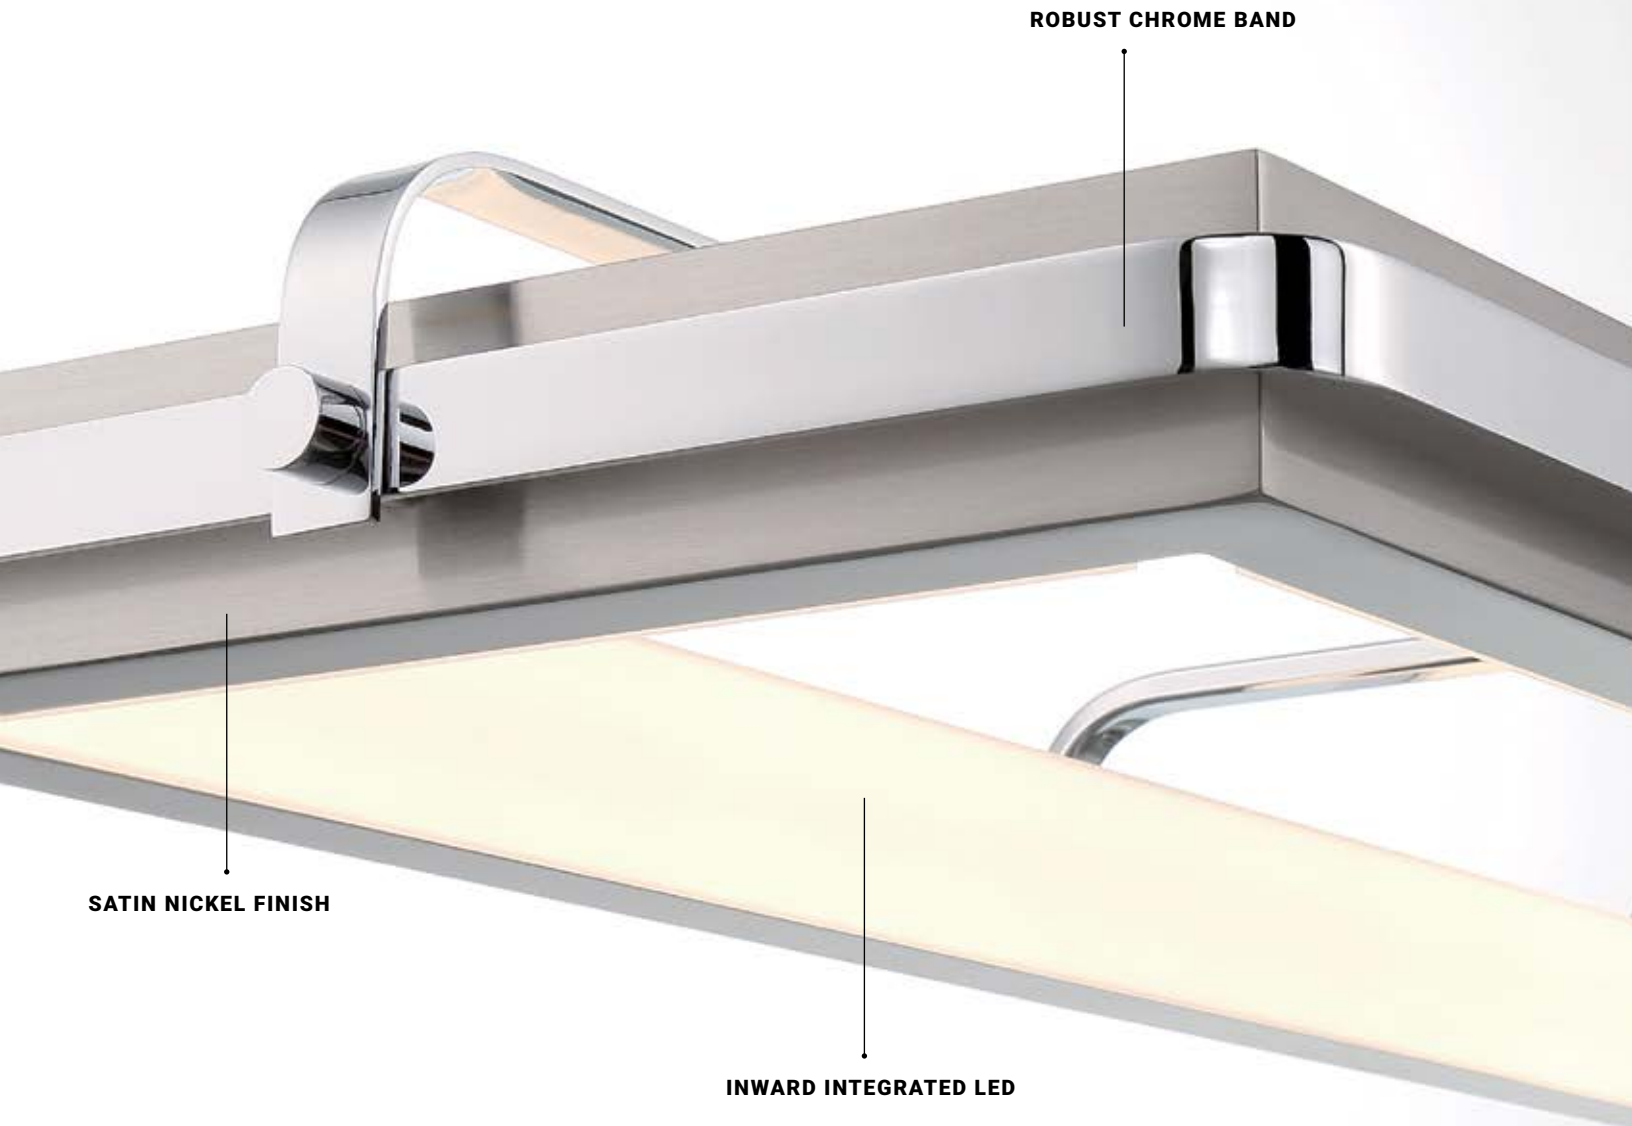

PATENT
PENDING

ANNILO [AH-KNEE-LO]

A thick metal band encircles this pronounced industrial design. The squared ring supports integrated LED for an inward glow, while the polished chrome complements the nickel for a strong composition.

ANNILO CHANDELIER
43882-014