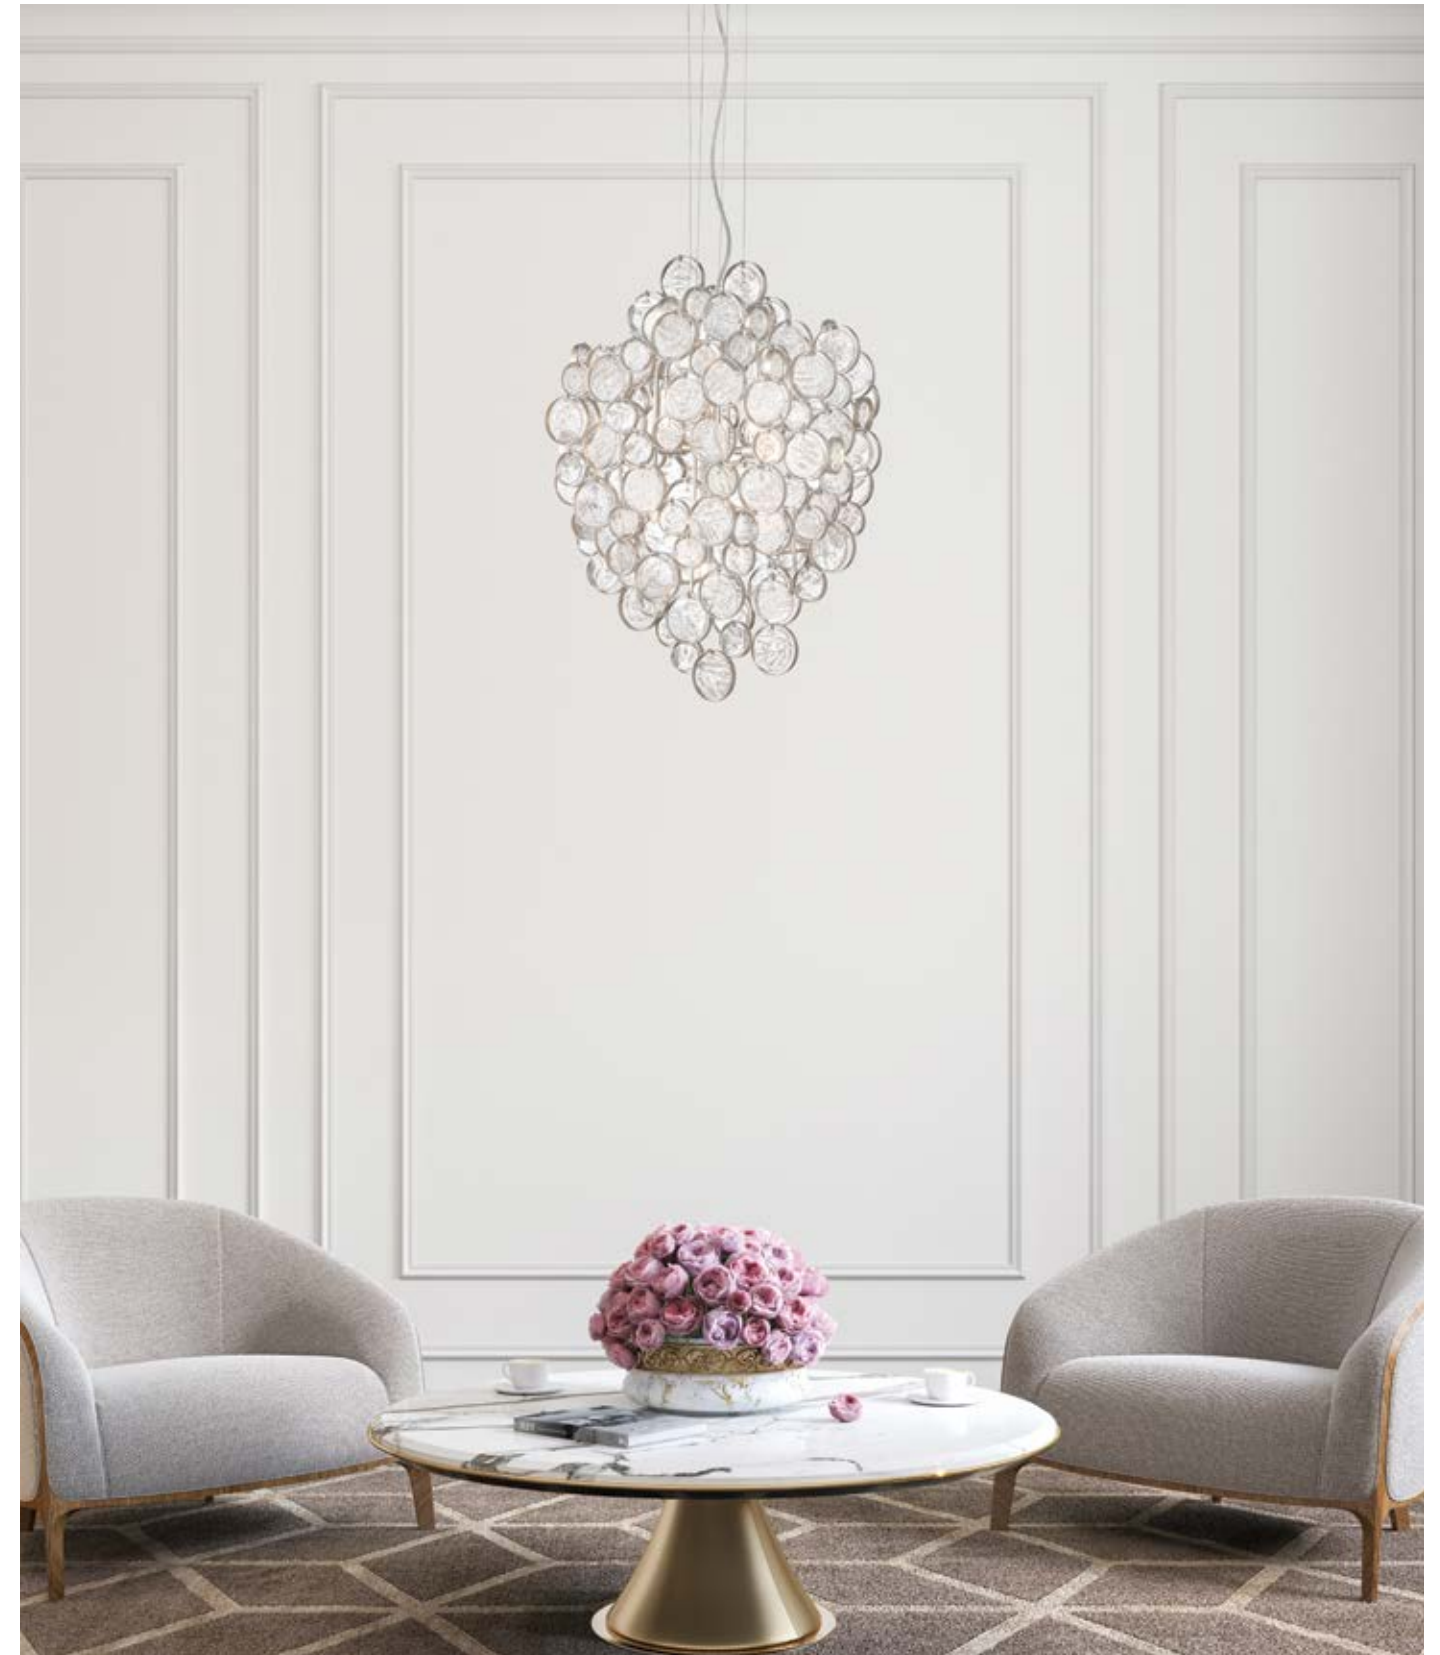

B10 E12

PIASTRA GLASS

HAND STRUNG
APPLICATION

TRENTO [TRENT-OH]

Intricate champagne silver or antique gold frames delicately hand strung glass wafers. The pressed glass, each one a distinguished piece of craftsmanship, float beautifully like clouds.