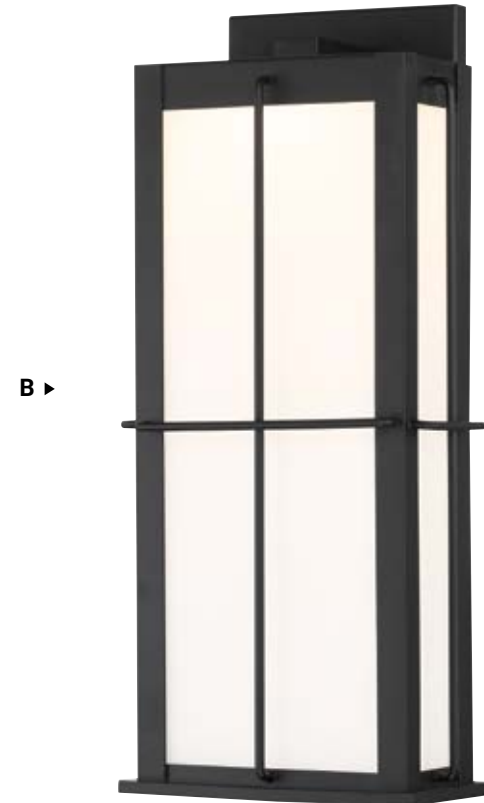

BENSA

BLACK + OPAL WHITE GLASS

A **44267-018** **LED**
15" Outdoor LED Lantern
W: 6.75" | H: 14.75" | Ext: 4.25"
10W Integrated LED
3000K
270 Delivered Lumens
Dimmable

B **44268-015** **LED**
20" Outdoor LED Lantern
W: 8.75" | H: 19.75" | Ext: 5.25"
12W Integrated LED
3000K
400 Delivered Lumens
Dimmable

C **44269-012** **LED**
24" Outdoor LED Lantern
W: 10.75" | H: 23.75" | Ext: 6.5"
14W Integrated LED
3000K
540 Delivered Lumens
Dimmable

D **44270-018** **LED**
13" Outdoor LED Flush Mount
L: 13" | W: 13" | H: 4.5"
20W Integrated LED
3000K
770 Delivered Lumens
Dimmable