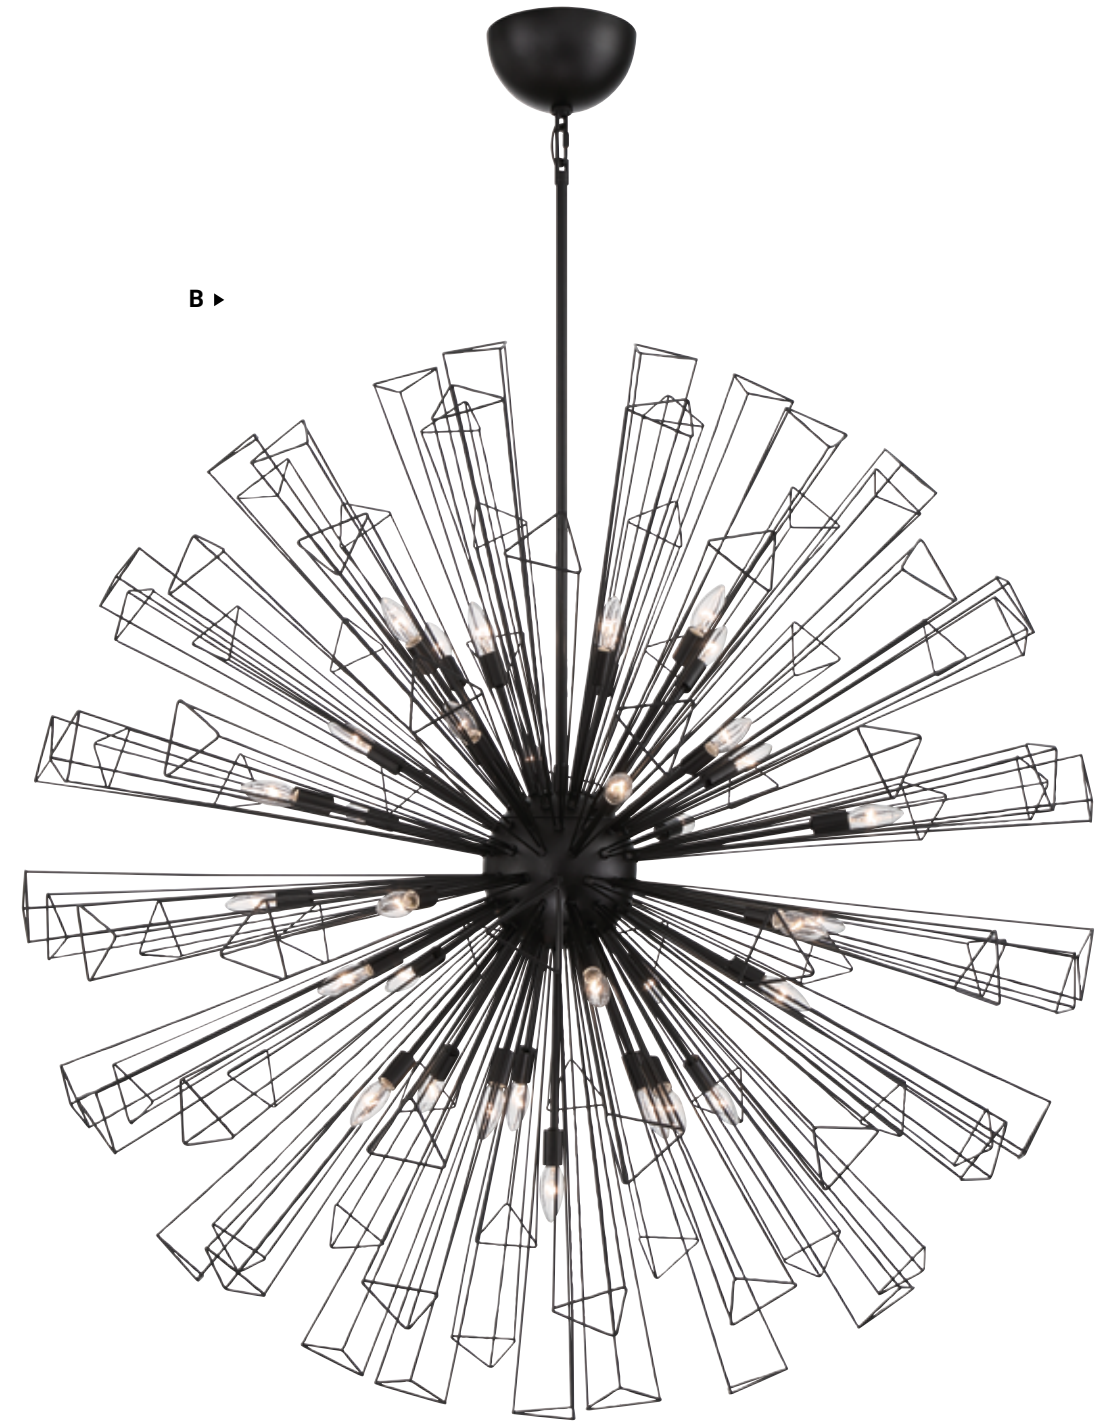

DENDELIO CHANDELIER
43865-017

PATENT
PENDING

DENDELIO

BLACK | GOLD

A ▶

B ▶

**Comes with 12" + 18" + 18" + 36" + 36" extension rods

A 43864**
41" 29 Light Chandelier

Dia: 40.5" | H: 40.5"
Canopy: 6" | Max H: 100.5"
29 x 40W
B10 E12

■ -010 BLACK ■ -024 GOLD

B 43865**
54" 35 Light Grand Chandelier

Dia: 53.5" | H: 53.5"
Canopy: 8" | Max H: 114.5"
35 x 40W
B10 E12

■ -017 BLACK ■ -025 BRASS