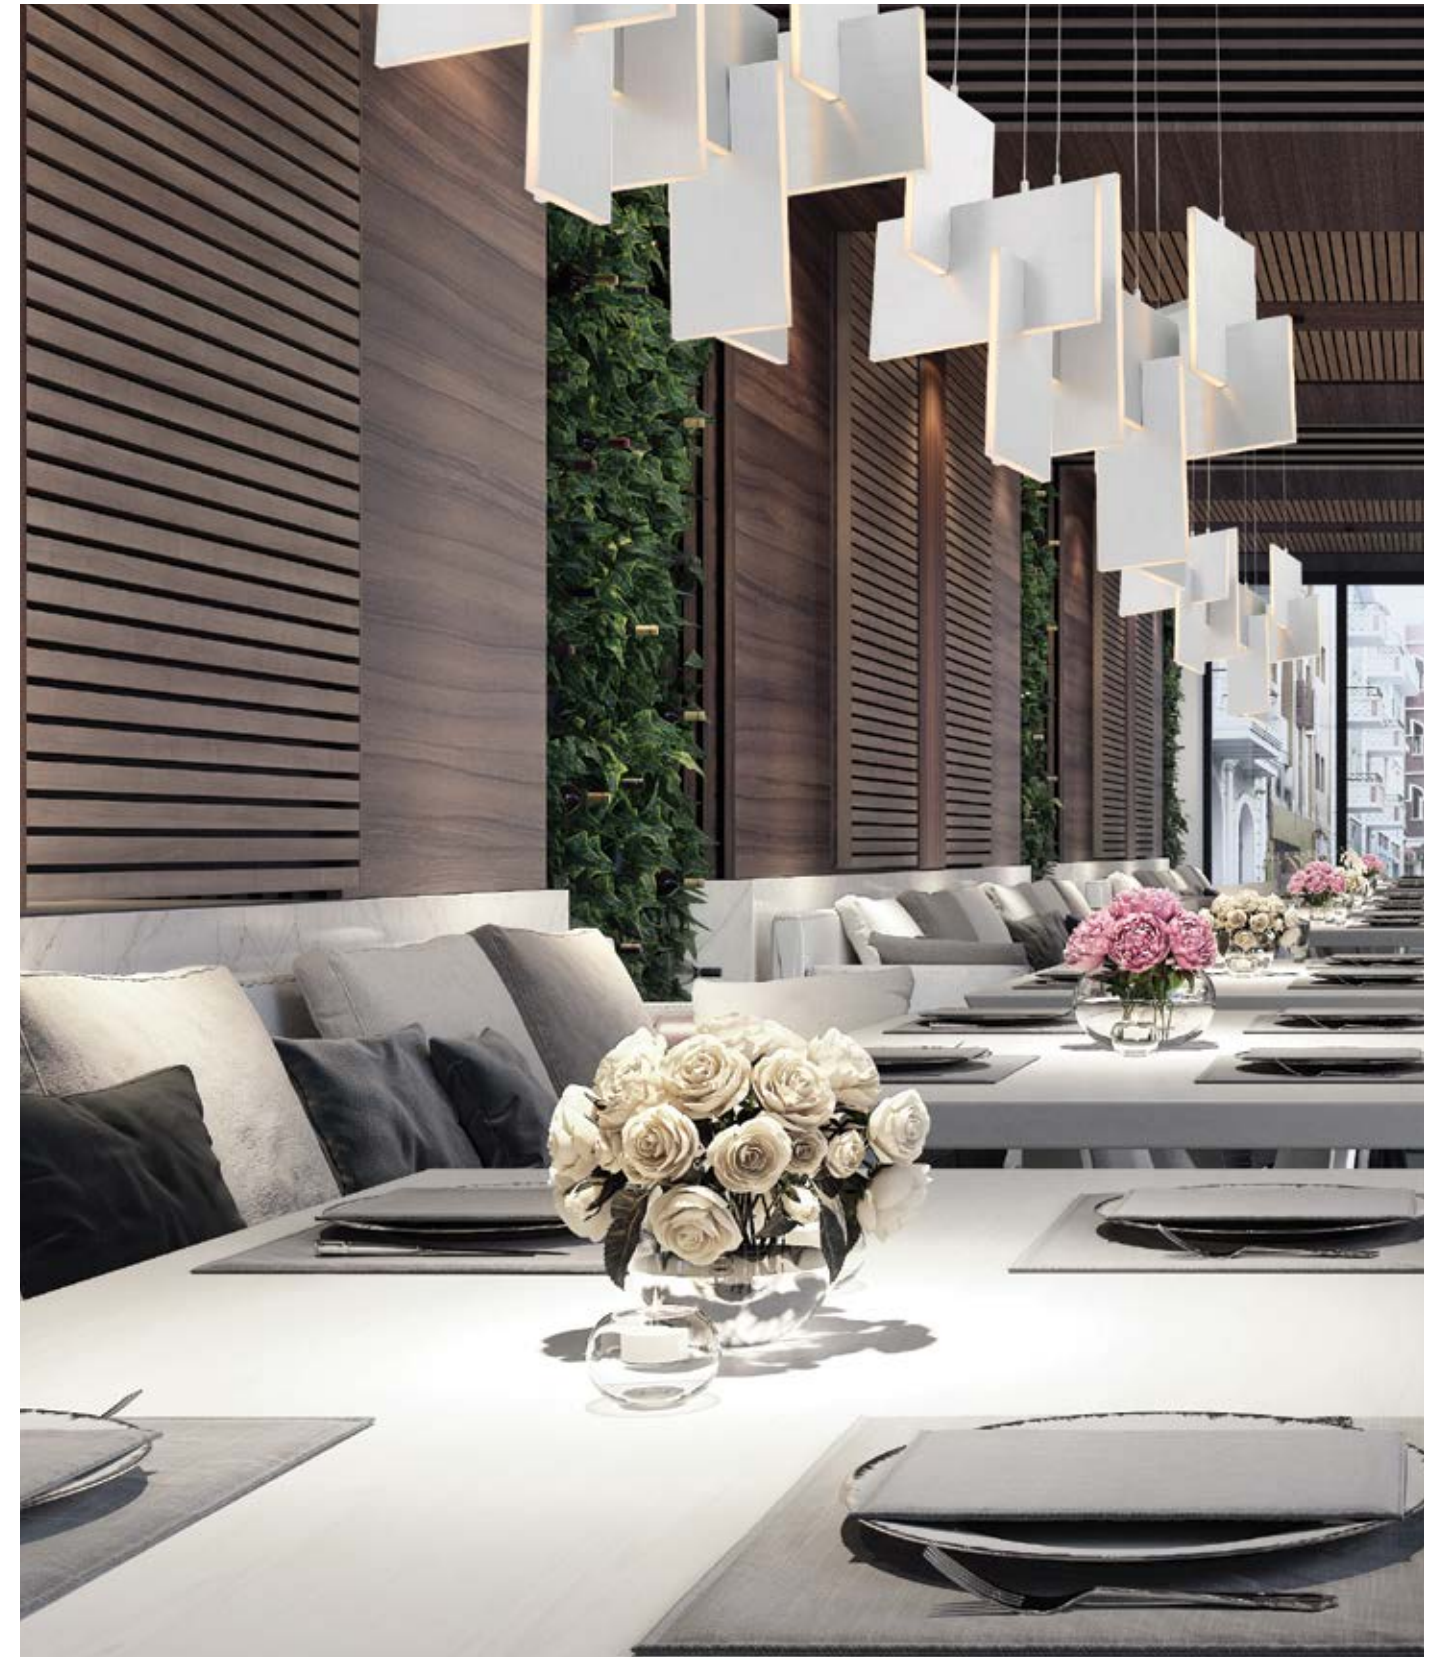

OUTWARD LED
LIGHT SOURCE

ANODIZED ALUMINUM

COBURG [KO-BERG]

Slim, edge-lit LED panels are creatively positioned to intersect in a dynamic, whimsically modern design. A continuous run of LED lights delivers seamless, multi-directional lighting. The interlocking aluminum panels are laser cut for added precision and anodized to create a durable, corrosion-resistant finish that's available in either gold or black.

COBURG CHANDELIER
37345-036