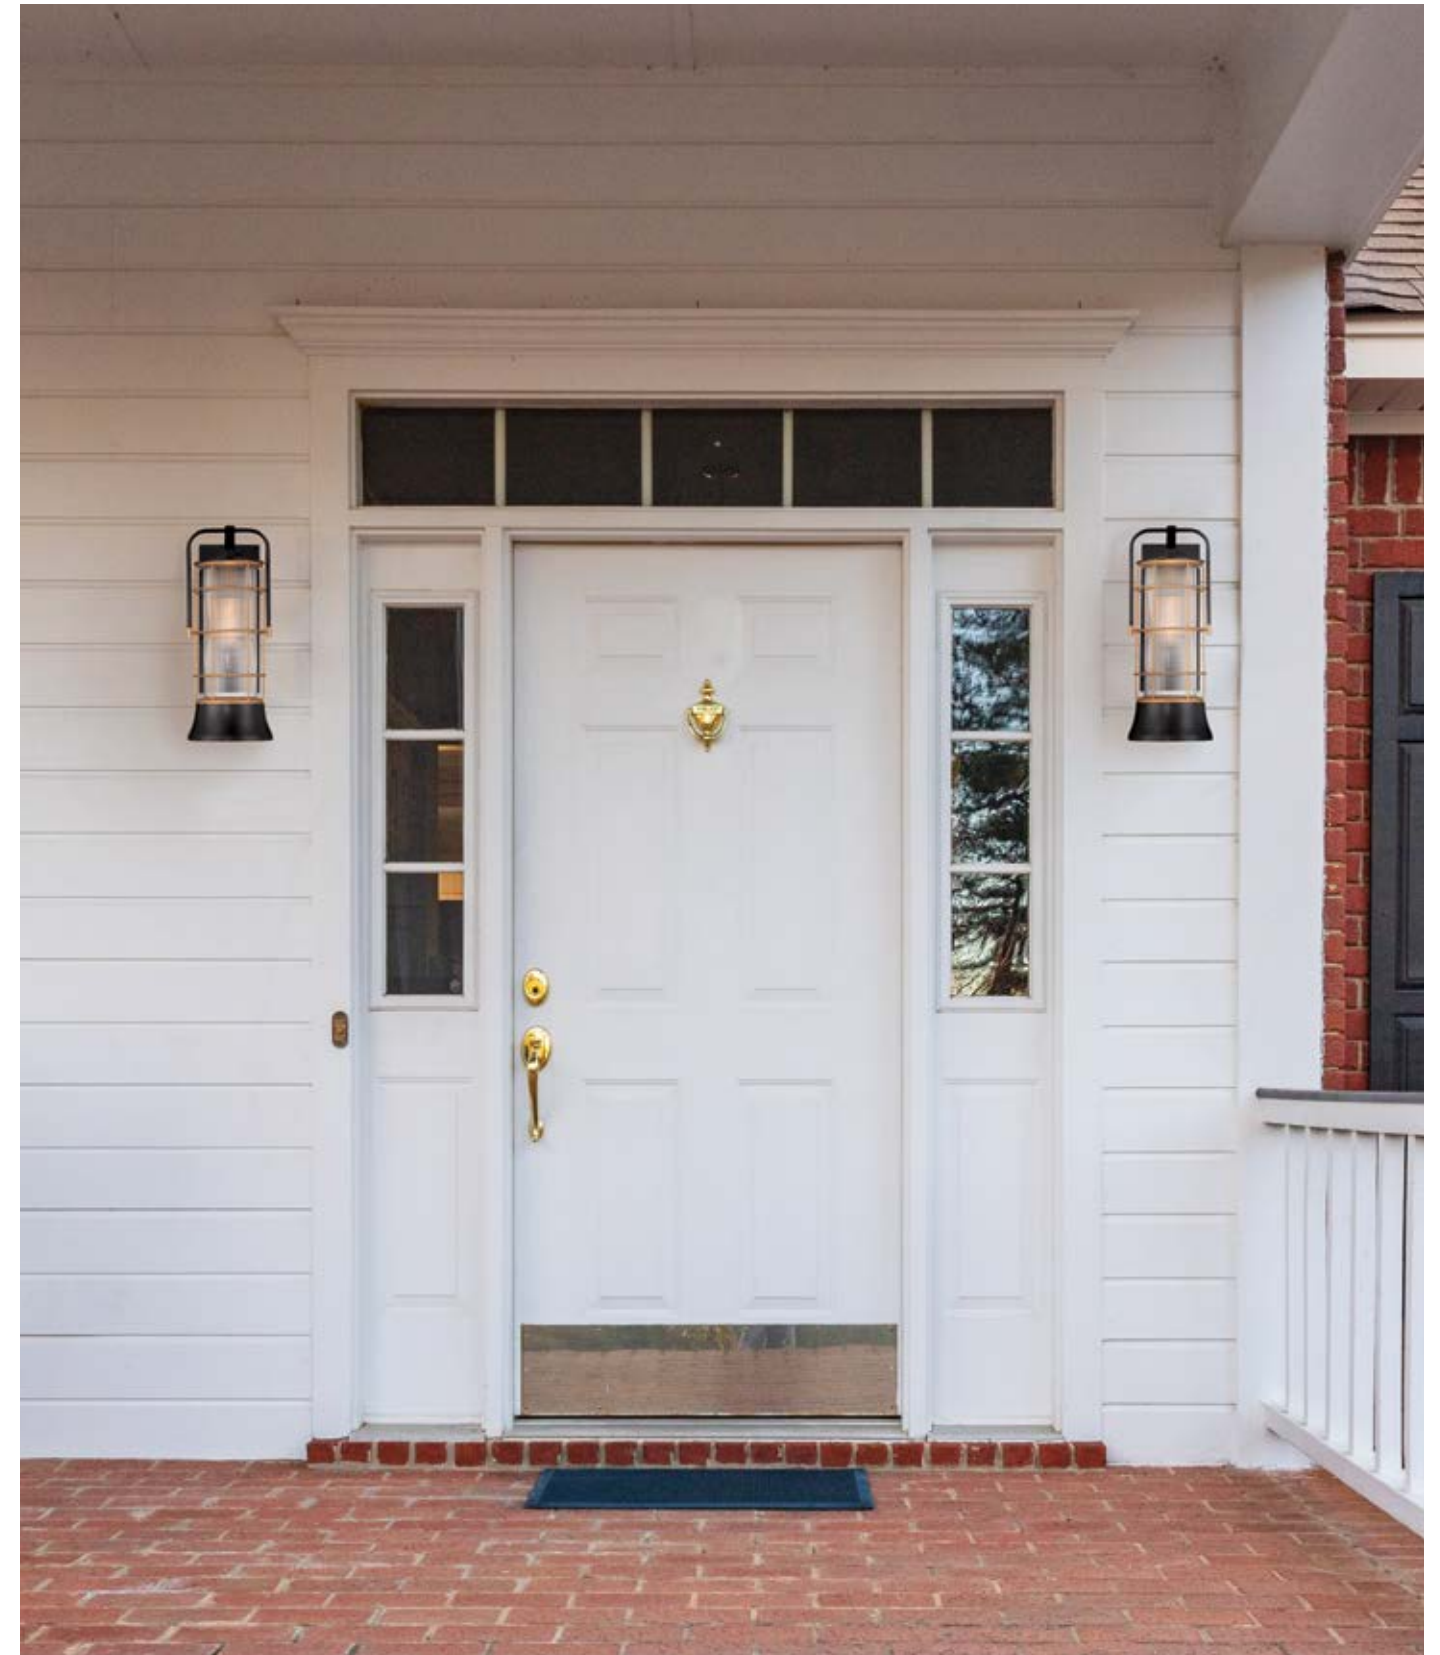

PATENT
PENDING

RIVAMAR

[RIV-AH-MAR]

Inspired by nautical and coastal designs, the Rivamar collection features a rich gold cage and lantern form. A beautiful contrast between the black and gold finishes elevates its style, incorporating an alluring elegance that will fit delightfully into your space. For a full integration into your outdoor area, this collection includes wall sconces, a pendant, and post light.

LIGHTHOUSE INSPIRED DESIGN

RIBBED CLEAR GLASS

RIVAMAR OUTDOOR WALL LANTERN
44263-010