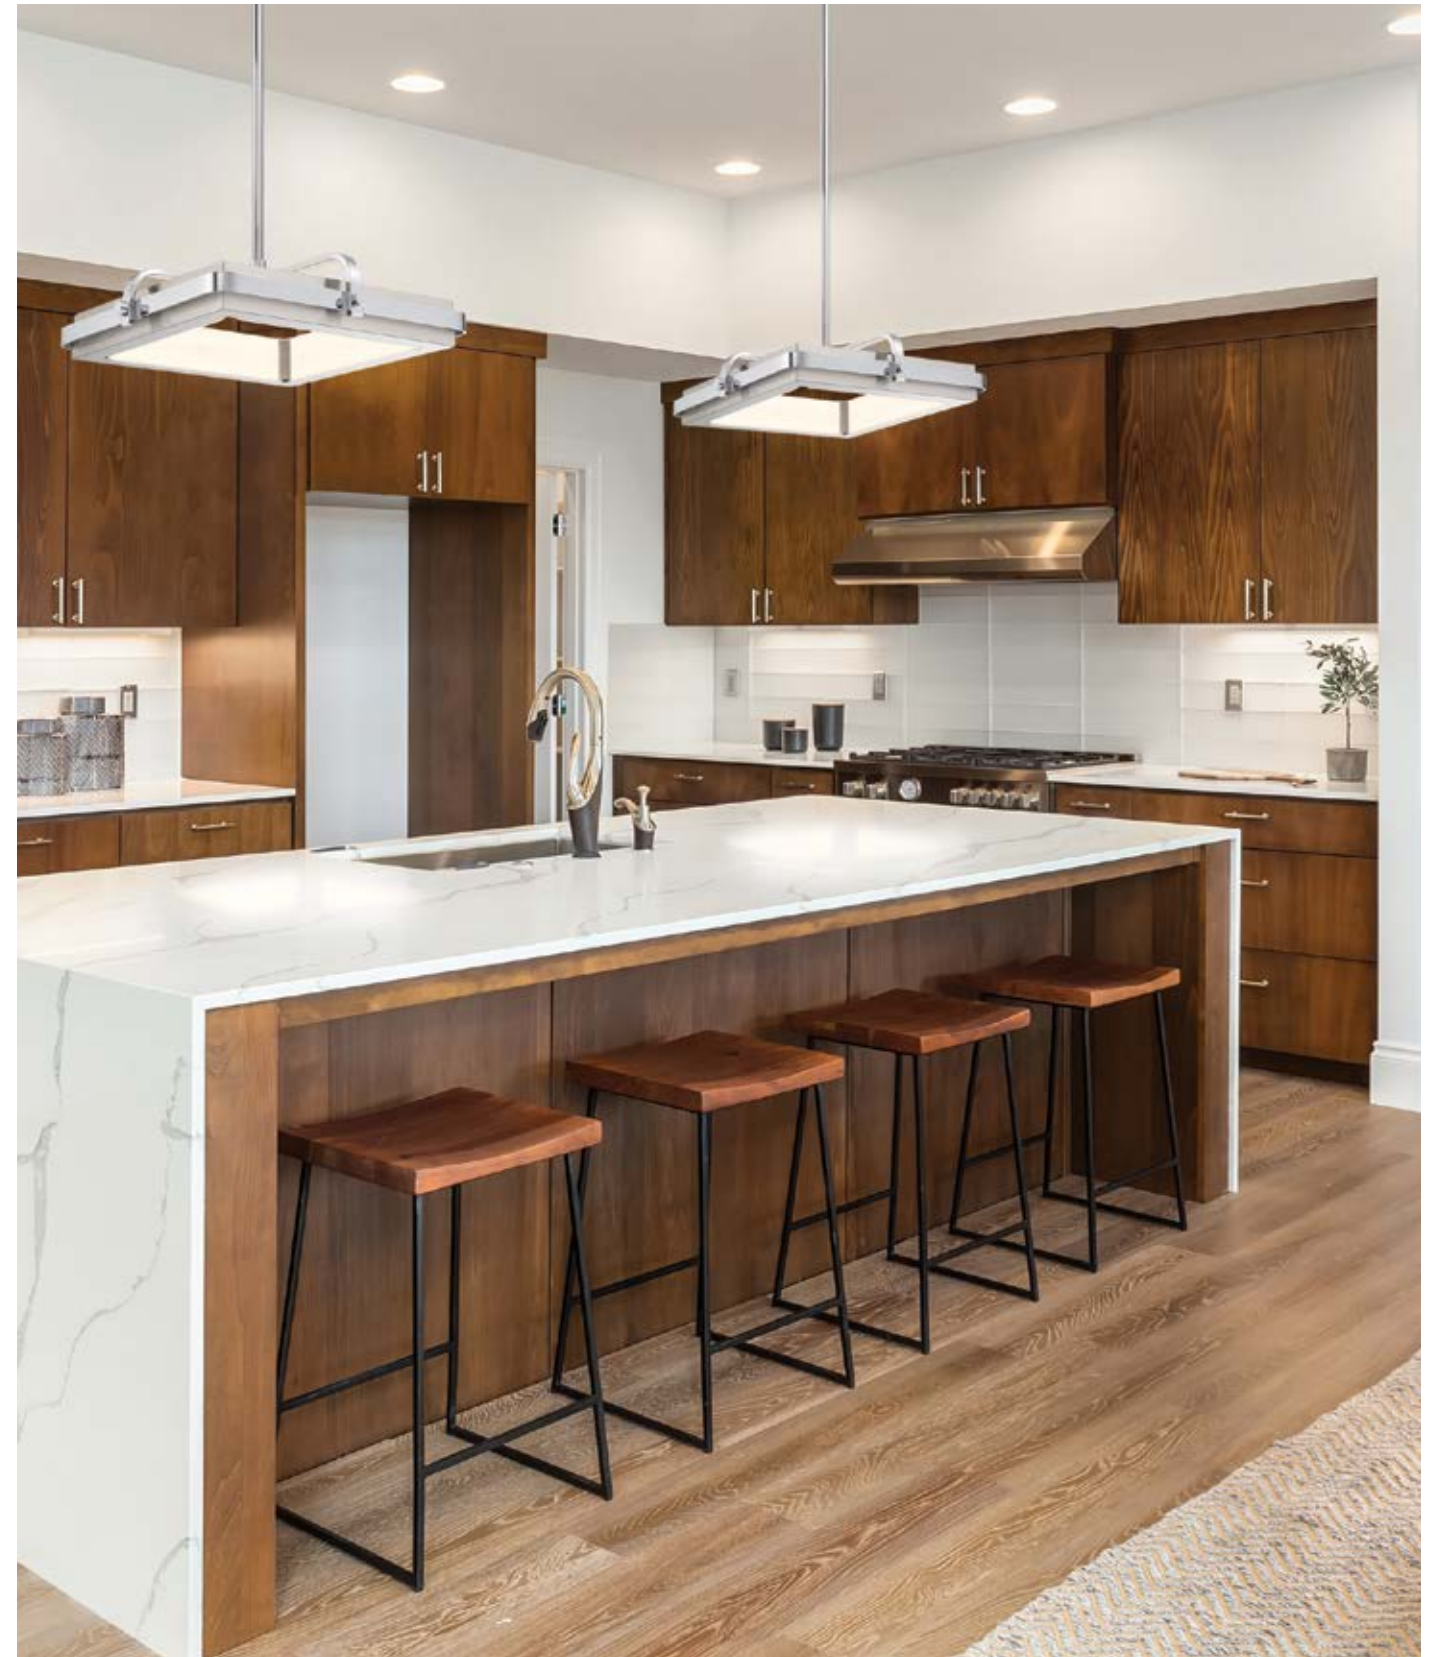

PATENT
PENDING

ANNILO [AH-KNEE-LO]

A thick metal band encircles this pronounced industrial design. The squared ring supports integrated LED for an inward glow, while the polished chrome complements the nickel for a strong composition.

ANNILO CHANDELIER
43882-014