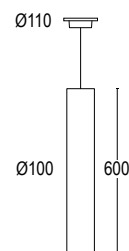

STELO 2S 60

IP40 - Classe I - CE / F

3000K

4000K

23162.--.31

23162.--.31.A 1-10V*

23162.--.31.D DALI*

18W LED 2100 lm CRI ≥ 90

20° ^

220÷240V 50/60 Hz

alimentatore elettronico incluso

electronic driver included

23163.--.31

23163.--.31.A 1-10V*

23163.--.31.D DALI*

18W LED 2100 lm CRI ≥ 90

40° ^

220÷240V 50/60 Hz

alimentatore elettronico incluso

electronic driver included

North America

23162.--.35

23162.--.35.A 0-10V*

23162.--.35.D DALI*

18W LED 2100 lm CRI ≥ 90

20° ^

120V 60 Hz

alimentatore elettronico incluso

electronic driver included

North America

23163.--.35

23163.--.35.A 0-10V*

23163.--.35.D DALI*

18W LED 2100 lm CRI ≥ 90

40° ^

120V 60 Hz

alimentatore elettronico incluso

electronic driver included

Colore standard 1 settimana

Standard color 1 week

○ **.01** Bianco
White (matt)

Colore su richiesta 2 settimane

Upon request color 2 weeks

● **.19** Grigio argento
Silver grey (matt)

● **.22** Nero
Black (matt)

● **.45** Ruggine
Rust

Colore speciale su richiesta 4/6 settimane

Upon request color 4/6 weeks

● **.27** Nero - oro
Black - gold

● **.25** Bianco - oro
White - gold

● **.72** Nero - rosso
Black - red

● **.71** Bianco - rosso
White - red