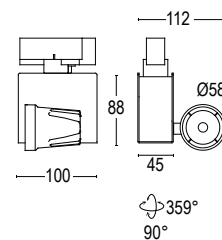

ACCESSORI / ACCESSORIES

Colore standard 1 settimana
Standard color 1 week

○ **.01** Bianco
White (matt)

Colore su richiesta 2 settimane
Upon request color 2 weeks

● **.19** Grigio argento
Silver grey (matt)
● **.22** Nero
Black (matt)
● **.45** Ruggine
Rust