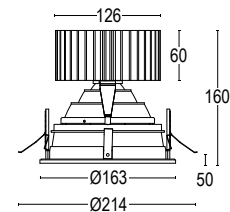

20611.--.31

20611.--.41

32W LED 3900 lm CRI ≥ 90

67° ^ adjustable

max 900mA DC

alimentatore remoto SELV non incluso

remote SELV driver not included

20615.--.31

20615.--.41

39W LED 4420 lm CRI ≥ 90

18° ^ adjustable

max 1050mA DC

alimentatore remoto SELV non incluso

remote SELV driver not included

20602.--.31

20602.--.41

39W LED 4420 lm CRI ≥ 90

67° ^ adjustable

max 1050mA DC

alimentatore remoto SELV non incluso

remote SELV driver not included

ALIMENTATORE LED DRIVER

671

Alimentatore IP20 900mA 1 per max 1 Radius 32W
LED driver IP20 900mA 1 for max 1 Radius 32W

207-0-10V-AP-900

Alimentatore IP20 900mA 1 per max 1 Radius 32W 1-10V
LED driver IP20 900mA 1 for max 1 Radius 32W 1-10V

209-DALI-900

Alimentatore IP20 900mA 1 per max 1 Radius 32W DALI
LED driver IP20 900mA 1 for max 1 Radius 32W DALI

672

Alimentatore IP20 1050mA 1 per max 1 Radius 39W
LED driver IP20 1050mA 1 for max 1 Radius 39W

260-0-10V-1050

Alimentatore IP20 1050mA 1 per max 1 Radius 39W 1-10V
LED driver IP20 1050mA 1 for max 1 Radius 39W 1-10V

260-DALI-1050

Alimentatore IP20 1050mA 1 per max 1 Radius 39W DALI
LED driver IP20 1050mA 1 for max 1 Radius 39W DALI

Colore standard 1 settimana
Standard color 1 week

○ .01 Bianco
White (matt)

Colore su richiesta 2 settimane
Upon request color 2 weeks

● .19 Grigio argento
Silver grey (matt)

● .22 Nero
Black (matt)

● .45 Ruggine
Rust