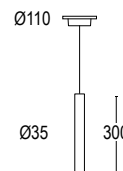

North America

	3000K	4000K
	23136.--.35	23136.--.45
	4W LED 600 lm CRI ≥ 90 40° ^ 120V 60 Hz alimentatore elettronico incluso <i>electronic driver included</i>	

Colore standard 1 settimana
Standard color 1 week

.01 Bianco
White (matt)

Colore su richiesta 2 settimane
Upon request color 2 weeks

.19 Grigio argento
Silver grey (matt)

.22 Nero
Black (matt)

.45 Ruggine
Rust

Colore speciale su richiesta 4/6 settimane
Upon request color 4/6 weeks

.27 Nero - oro
Black - gold

.25 Bianco - oro
White - gold

.72 Nero - rosso
Black - red

.71 Bianco - rosso
White - red