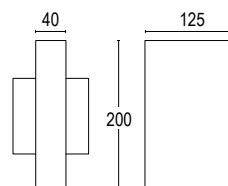

North America

24503.--.35

24503.--.45

2 x 6W LED 2 x 1000 lm CRI ≥ 90

120° ^

120V 60 Hz

alimentatore elettronico incluso

electronic driver included