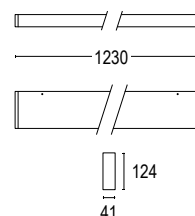

22711.--.31	22711.--.41

63W LED 7200 lm CRI ≥ 90
80° ^
220÷240V 50/60 Hz
alimentatore elettronico incluso
electronic driver included