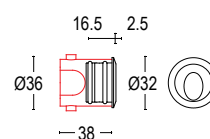

Colore standard 1 settimana

Standard color 1 week

.40 Acciaio
Stainless steel

Colore su richiesta 2 settimane

Upon request color 2 weeks

.01 Bianco
White (matt)

.19 Grigio argento
Silver grey (matt)

.22 Nero
Black (matt)

.45 Ruggine
Rust