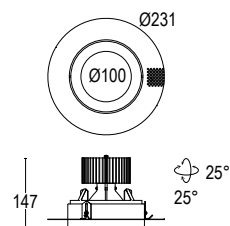

alimentatore remoto SELV non incluso

remote SELV driver not included

ACCESSORI / ACCESSORIES

24281.00

Schermo antiabbagliamento a nido d'ape
Honeycomb anti-dazzle screen

24280.79

Diffusore acidato
Acid diffuser