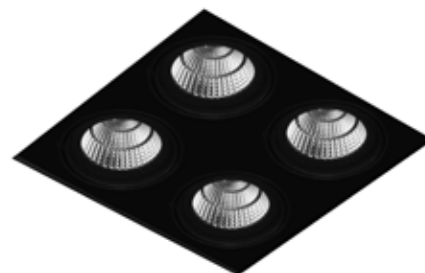

BOX 2R SQ 4L

IP20 - Classe I - CE / F

3000K

4000K

26604.--.31

26604.--.31.A 1-10V

26604.--.31.D DALI

26604.--.41

26604.--.41.A 1-10V

26604.--.41.D DALI

4 x 18W LED 4 x 2240 lm CRI ≥ 90

18° ^

220÷240V 50/60 Hz

alimentatore elettronico incluso

electronic driver included

26608.--.31

26608.--.31.A 1-10V

26608.--.31.D DALI

26608.--.41

26608.--.41.A 1-10V

26608.--.41.D DALI

4 x 18W LED 4 x 2240 lm CRI ≥ 90

50° ^

220÷240V 50/60 Hz

alimentatore elettronico incluso

electronic driver included