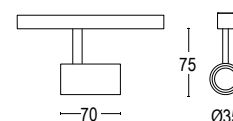

359°
90°

26826.---.31

26826.---.41

4W LED 600 lm CRI ≥ 90

40° ^

48V DC

alimentatore elettronico incluso

electronic driver included