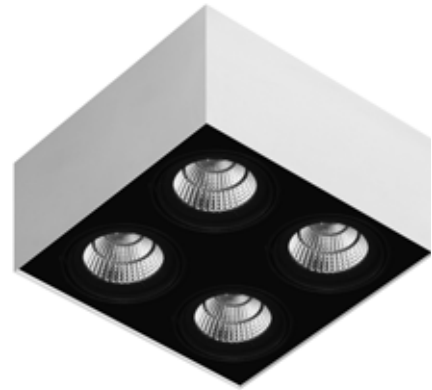

BOX 2C OR SQ 4L

IP20 - Classe I - CE / F

3000K

4000K

21008.--.31

21008.--.31.A 1-10V

21008.--.31.D DALI

21008.--.41

21008.--.41.A 1-10V

21008.--.41.D DALI

4 x 26W LED 4 x 3100 lm CRI ≥ 90

4 x 18° ^

220÷240V 50/60 Hz

alimentatore elettronico incluso

electronic driver included