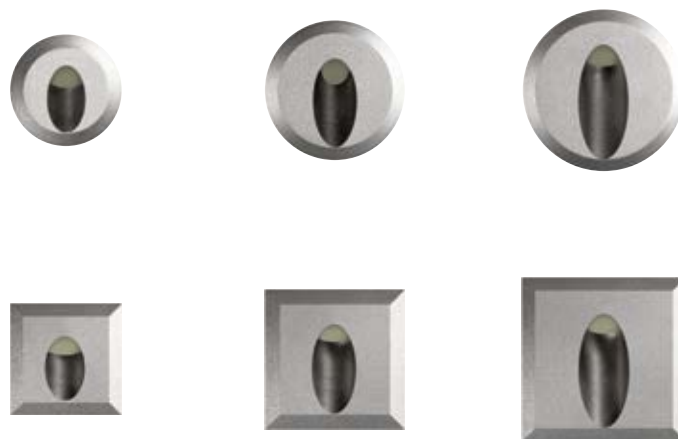

POINT AS

design Lucitalia

Apparecchio da incasso a parete ad emissione di luce asimmetrica. Point con le sue varie finiture diventa un segna passo ideale per l'illuminazione di scale, corridoi e ambienti di passaggio.

Recessed wall lamp with asymmetric light distribution. Ideal for lighting stairs, passageways and hallways. Body in cast aluminum finished in power coat paint with under layer protection which guarantees protection over time.