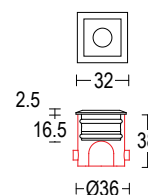

Colore standard 1 settimana
Standard color 1 week

.40 Acciaio
Stainless steel

Colore su richiesta 2 settimane
Upon request color 2 weeks

.01 Bianco
White (matt)

.19 Grigio argento
Silver grey (matt)

.22 Nero
Black (matt)

.45 Ruggine
Rust