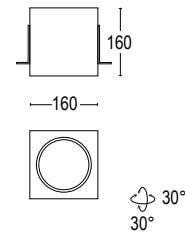

26615.--.31 26615.--.31.A 1-10V 26615.--.31.D DALI	26615.--.41 26615.--.41.A 1-10V 26615.--.41.D DALI
	26W LED 3100 lm CRI ≥ 90 50° ^ 220÷240V 50/60 Hz alimentatore elettronico incluso <i>electronic driver included</i>	

	26621.--
	HAL / RETROFIT LED G53 12V 10°/24°/60° ^ 220÷240V 50/60 Hz trasformatore elettronico incluso <i>electronic ballast included</i>