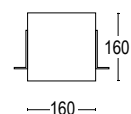

BOX 2R SQ 1L

3000K

4000K

26601.---.31

26601.---.31.A 1-10V

26601.---.31.D DALI

26601.---.41

26601.---.41.A 1-10V

26601.---.41.D DALI

18W LED 2240 lm CRI ≥ 90

18° ^

220÷240V 50/60 Hz

alimentatore elettronico incluso

electronic driver included

30°
30°

26605.---.31

26605.---.31.A 1-10V

26605.---.31.D DALI

26605.---.41

26605.---.41.A 1-10V

26605.---.41.D DALI

18W LED 2240 lm CRI ≥ 90

50° ^

220÷240V 50/60 Hz

alimentatore elettronico incluso

electronic driver included

Colore standard 1 settimana

Standard color 1 week

● **.22** Nero
Black (matt)