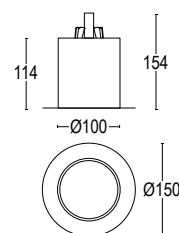

HIDE 1R RD

IP40 - Classe III - CE / F

3000K

4000K

26201.--.31

26201.--.41

10W LED 1600 lm CRI ≥ 90

40° ^ adjustable

max 350mA DC

alimentatore remoto SELV non incluso

remote SELV driver not included

26203.--

HAL / RETROFIT LED GU10

12°/36°/60° ^

220÷240V 50/60 Hz

ALIMENTATORE
LED DRIVER

657

Alimentatore IP20 350mA 1 per max 1 Hide 1R 10W
LED driver IP20 350mA 1 for max 1 Hide 1R 10W

341-0-10V-350

Alimentatore IP20 350mA 1 per max 1 Hide 1R 10W 0-10V
LED driver IP20 350mA 1 for max 1 Hide 1R 10W 0-10V

206-DALI-350

Alimentatore IP20 350mA 1 per max 1 Hide 1R 10W DALI
LED driver IP20 350mA 1 for max 1 Hide 1R 10W DALI

Colore standard 1 settimana
Standard color 1 week

- **.01** Bianco
  White (matt)
- **.22** Nero
  Black (matt)

Colore speciale su richiesta 4/6 settimane
Upon request color 4/6 weeks

- **.56** Oro spazzolato
  Brushed gold