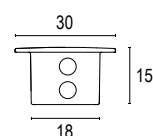

LINEAR 1R

IP40 - Classe III - CE / F

	3000K	4000K
	20804.--.31	20804.--.41
	7W LED 540 lm CRI ≥ 90 110° ^ 24V DC alimentatore elettronico SELV non incluso <i>remote SELV electronic driver not included</i>	

	3000K	4000K
	20805.--.31	20805.--.41
	14W LED 1080 lm CRI ≥ 90 110° ^ 24V DC alimentatore elettronico SELV non incluso <i>remote SELV electronic driver not included</i>	

	3000K	4000K
	20806.--.31	20806.--.41
	28W LED 2160 lm CRI ≥ 90 110° ^ 24V DC alimentatore elettronico SELV non incluso <i>remote SELV electronic driver not included</i>	

ACCESSORI / ACCESSORIES

22028
Alimentatore IP40 35W 24V DC 0-3 metri
LED driver IP40 35W 24V DC 0-3 meters

22029
Alimentatore IP40 100W 24V DC 0-6 metri
LED driver IP40 100W 24V DC 0-6 meters

22880
Giunzione lineare
Linear junction

Colore standard 1 settimana
Standard color 1 week

.48 Alluminio naturale
Smatt white aluminium