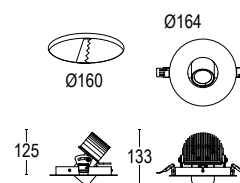

24421.--.31	24421.--.41

18W LED 2240 lm CRI ≥ 90
55° ^ adjustable
max 500mA DC
alimentatore remoto SELV non incluso
remote SELV driver not included

24401.--.31	24401.--.41

26W LED 3100 lm CRI ≥ 90
30° ^ adjustable
max 700mA DC
alimentatore remoto SELV non incluso
remote SELV driver not included

24402.--.31	24402.--.41

26W LED 3100 lm CRI ≥ 90
55° ^ adjustable
max 700mA DC
alimentatore remoto SELV non incluso
remote SELV driver not included

ALIMENTATORE LED DRIVER

660

Alimentatore IP20 500mA 1 per max 1 Gekko 18W
LED driver IP20 500mA 1 for max 1 Gekko 18W

341-0-10V-500

Alimentatore IP20 500mA 1 per max 1 Gekko 18W 0-10V
LED driver IP20 500mA 1 for max 1 Gekko 18W 0-10V

206-DALI-500

Alimentatore IP20 500mA 1 per max 1 Gekko 18W DALI
LED driver IP20 500mA 1 for max 1 Gekko 18W DALI

661

Alimentatore IP20 700mA 1 per max 1 Gekko 26W
LED driver IP20 700mA 1 for max 1 Gekko 26W

207-0-10V-700

Alimentatore IP20 700mA 1 per max 1 Gekko 26W 0-10V
LED driver IP20 700mA 1 for max 1 Gekko 26W 0-10V

209-DALI-700

Alimentatore IP20 700mA 1 per max 1 Gekko 26W DALI
LED driver IP20 700mA 1 for max 1 Gekko 26W DALI

Colore standard 1 settimana
Standard color 1 week

○ .01 Bianco
White (matt)

Colore su richiesta 2 settimane
Upon request color 2 weeks

● .19 Grigio argento
Silver grey (matt)

● .22 Nero
Black (matt)