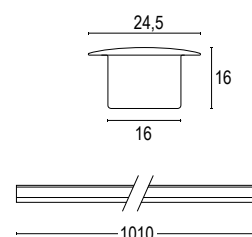

3000K	4000K
	20837.---.31	20837.---.41
	28W LED 2160 lm CRI ≥ 90 110° ^ 24V DC alimentatore elettronico SELV non incluso <i>remote SELV electronic driver not included</i>