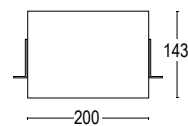

25°
25°

20917.---31

20917.---41

2 x 10W LED 2 x 1600 lm CRI ≥ 90

40° ^

220÷240V 50/60 Hz

alimentatore elettronico incluso

electronic driver included

20935.--