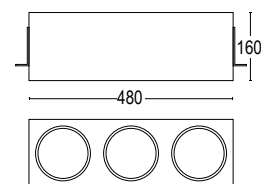

30°
30°

26617.--.31	26617.--.41
26617.--.31.A 1-10V	26617.--.41.A 1-10V
26617.--.31.D DALI	26617.--.41.D DALI

3 x 26W LED 3 x 3100 lm CRI ≥ 90

50° ^

220÷240V 50/60 Hz

alimentatore elettronico incluso

electronic driver included

26623.--

HAL / RETROFIT LED G53 12V

10°/24°/60° ^

220÷240V 50/60 Hz

trasformatore elettronico incluso

electronic ballast included