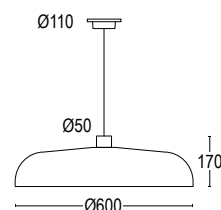

North America