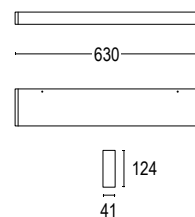

22703.--.31	22703.--.41

27W LED 3050 lm CRI ≥ 90
80° ^
220÷240V 50/60 Hz
alimentatore elettronico incluso
electronic driver included