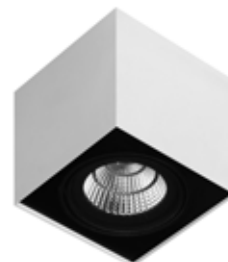

BOX 2C OR SQ 1L

IP20 - Classe I - CE / F

3000K

4000K

21005.--.31	21005.--.41
21005.--.31.A 1-10V	21005.--.41.A 1-10V
21005.--.31.D DALI	21005.--.41.D DALI

26W LED 3100 lm CRI ≥ 90
18° ^
220÷240V 50/60 Hz
alimentatore elettronico incluso
electronic driver included