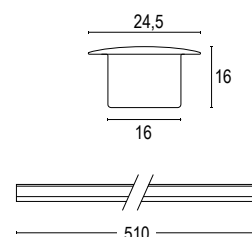

3000K	4000K
	20836.---.31	20836.---.41
	14W LED 1080 lm CRI ≥ 90 110° ^ 24V DC alimentatore elettronico SELV non incluso <i>remote SELV electronic driver not included</i>