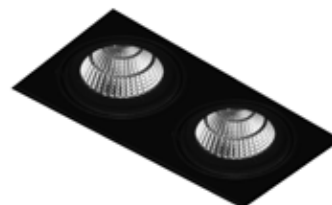

BOX 2R SQ 2L

IP20 - Classe I - CE / F

3000K

4000K

26612.--.31
26612.--.31.A 1-10V
26612.--.31.D DALI

26612.--.41
26612.--.41.A 1-10V
26612.--.41.D DALI

2 x 26W LED 2 x 3100 lm CRI ≥ 90

18° ^

220÷240V 50/60 Hz

alimentatore elettronico incluso

electronic driver included