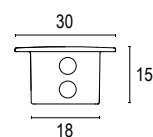

LINEAR 1R

IP40 - Classe III - CE / F

	3000K	4000K
	20804.--.31	20804.--.41
	7W LED 540 lm CRI ≥ 90 110° ^ 24V DC alimentatore elettronico SELV non incluso <i>remote SELV electronic driver not included</i>	

	3000K	4000K
	20805.--.31	20805.--.41
	14W LED 1080 lm CRI ≥ 90 110° ^ 24V DC alimentatore elettronico SELV non incluso <i>remote SELV electronic driver not included</i>	

	3000K	4000K
	20806.--.31	20806.--.41
	28W LED 2160 lm CRI ≥ 90 110° ^ 24V DC alimentatore elettronico SELV non incluso <i>remote SELV electronic driver not included</i>	

ACCESSORI / ACCESSORIES

22028
Alimentatore IP40 35W 24V DC 0-3 metri
LED driver IP40 35W 24V DC 0-3 meters

22029
Alimentatore IP40 100W 24V DC 0-6 metri
LED driver IP40 100W 24V DC 0-6 meters

22880
Giunzione lineare
Linear junction

Colore standard 1 settimana
Standard color 1 week

.48 Alluminio naturale
Smatt white aluminium