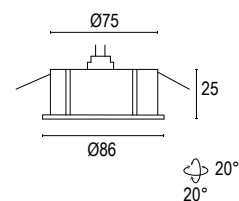

20606.--

HAL / RETROFIT LED GU5,3 12V

12°/36°/60° ^
12V 50/60 Hz
trasformatore remoto non incluso
remote transformer not included

ACCESSORI / ACCESSORIES

01919

Trasformatore elettronico 20-105W
IP 20 (230/240-12V)
*Electronic transformer 20-105W
IP 20 (230/240-12V)*

Colore standard 1 settimana
Standard color 1 week

○ **.01** Bianco
White (matt)

Colore su richiesta 2 settimane
Upon request color 2 weeks

● **.19** Grigio argento
Silver grey (matt)
● **.22** Nero
Black (matt)
● **.45** Ruggine
Rust