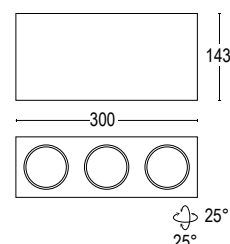

20903.---.31

20903.---.41

3 x 10W LED 3 x 1600 lm CRI ≥ 90

40° ^

220÷240V 50/60 Hz

alimentatore elettronico incluso

electronic driver included

20933.--

HAL / RETROFIT LED GU10

8°/24°/38° ^

220÷240V 50/60 Hz