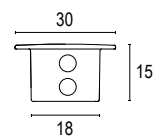

LINEAR 1R

IP40 - Classe III - CE / F

	3000K	4000K
	20804.--.31	20804.--.41
	7W LED 540 lm CRI ≥ 90 110° ^ 24V DC alimentatore elettronico SELV non incluso <i>remote SELV electronic driver not included</i>	

	3000K	4000K
	20805.--.31	20805.--.41
	14W LED 1080 lm CRI ≥ 90 110° ^ 24V DC alimentatore elettronico SELV non incluso <i>remote SELV electronic driver not included</i>	

	3000K	4000K
	20806.--.31	20806.--.41
	28W LED 2160 lm CRI ≥ 90 110° ^ 24V DC alimentatore elettronico SELV non incluso <i>remote SELV electronic driver not included</i>	

ACCESSORI / ACCESSORIES

22028
Alimentatore IP40 35W 24V DC 0-3 metri
LED driver IP40 35W 24V DC 0-3 meters

22029
Alimentatore IP40 100W 24V DC 0-6 metri
LED driver IP40 100W 24V DC 0-6 meters

22880
Giunzione lineare
Linear junction

Colore standard 1 settimana
Standard color 1 week

.48 Alluminio naturale
Smatt white aluminium