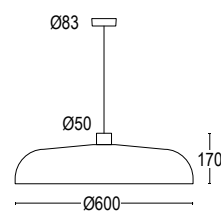

North America