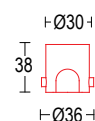

20584

Controcassa Point 1
rough-in housing Point 1