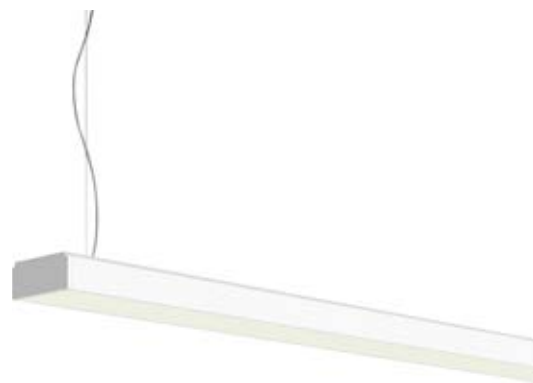

BAAR S 90 / 150

IP40 - Classe I - CE / F

	3000K	4000K
	23920.---.31	23920.---.41
	23920.---.31.A 1-10V	23920.---.41.A 1-10V
	23920.---.31.D DALI	23920.---.41.D DALI
	51W LED 5580 lm CRI ≥ 90 80° ^ 220÷240V 50/60 Hz alimentatore elettronico incluso <i>electronic driver included</i>