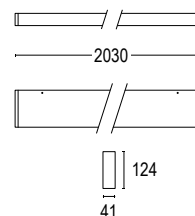

Colore standard 1 settimana
Standard color 1 week

.01 Bianco
White (matt)

Colore su richiesta 2 settimane
Upon request color 2 weeks

.19 Grigio argento
Silver grey (matt)
.22 Nero
Black (matt)
.45 Ruggine
Rust

Colore speciale su richiesta 4/6 settimane
Upon request color 4/6 weeks

.30 Effetto rovere sbiancato
Whitened oak effect
.32 Effetto noce
Walnut effect
.33 Effetto wengè
Wengè effect
.43 Effetto cemento
Concrete effect
.51 Effetto fibra di carbonio
Carbon fiber effect