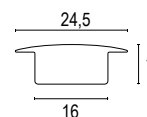

20834.--.31

20834.--.41

28W LED 2160 lm CRI ≥ 90

110° ^

24V DC

alimentatore elettronico SELV non incluso
remote SELV electronic driver not included