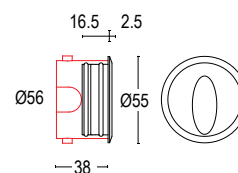

Colore standard 1 settimana
Standard color 1 week

● **.40** Acciaio
Stainless steel

Colore su richiesta 2 settimane
Upon request color 2 weeks

○ **.01** Bianco
White (matt)

● **.19** Grigio argento
Silver grey (matt)

● **.22** Nero
Black (matt)

● **.45** Ruggine
Rust

ACCESSORI / ACCESSORIES

620
Alimentatore IP20 350mA
1 per max 10 Point 3 1W
LED driver IP20 350mA
1 for max 10 Point 3 1W

620-IP67
Alimentatore IP67 350mA
1 per max 10 Point 3 1W
LED driver IP67 350mA
1 for max 10 Point 3 1W

20586
Controcassa Point 3
rough-in housing Point 3