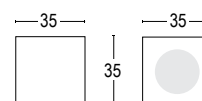

POINT 2C SQ

Disponibile versione 24V
24V version available

IP65 - Classe III - CE / F

	3000K	4000K
	25114.--.31	25114.--.41
	2W LED 200 lm CRI ≥ 90 47° ^ max 700mA alimentatore elettronico SELV non incluso <i>remote SELV electronic driver not included</i>	

ACCESSORI / ACCESSORIES

624

Alimentatore IP20 700mA
1 per max 10 Point 2 2W
LED driver IP20 700mA
1 for max 10 Point 2 2W

22080

Connettore rapido IP 68
IP 68 fast connector

624-IP67

Alimentatore IP67 700mA
1 per max 5 Point 2 2W
LED driver IP67 700mA
1 for max 5 Point 2 2W

Colore standard 1 settimana
Standard color 1 week

○ **.01** Bianco
White (matt)

Colore su richiesta 2 settimane
Upon request color 2 weeks

● **.19** Grigio argento
Silver grey (matt)
● **.22** Nero
Black (matt)
● **.45** Ruggine
Rust