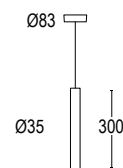

STELO 00S 30

IP40 - Classe I - CE / F

	3000K	4000K
	23135.--.31	23135.--.41
	4W LED 600 lm CRI ≥ 90 20° ^ 220÷240V 50/60 Hz alimentatore elettronico incluso <i>electronic driver included</i>	

	3000K	4000K
	23136.--.31	23136.--.41
	4W LED 600 lm CRI ≥ 90 40° ^ 220÷240V 50/60 Hz alimentatore elettronico incluso <i>electronic driver included</i>	

North America

	3000K	4000K
	23135.--.35	23135.--.45
	4W LED 600 lm CRI ≥ 90 20° ^ 120V 60 Hz alimentatore elettronico incluso <i>electronic driver included</i>