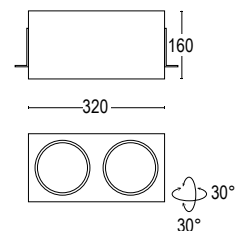

26616.--.31
26616.--.31.A 1-10V
26616.--.31.D DALI

26616.--.41
26616.--.41.A 1-10V
26616.--.41.D DALI

2 x 26W LED 2 x 3100 lm CRI ≥ 90

50° ^

220÷240V 50/60 Hz

alimentatore elettronico incluso

electronic driver included

26622.--

HAL / RETROFIT LED G53 12V

10°/24°/60° ^

220÷240V 50/60 Hz

trasformatore elettronico incluso

electronic ballast included