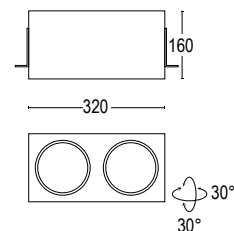

26606.--.31

26606.--.31.A 1-10V

26606.--.31.D DALI

26606.--.41

26606.--.41.A 1-10V

26606.--.41.D DALI

2 x 18W LED 2 x 2240 lm CRI ≥ 90

50° ^

220÷240V 50/60 Hz

alimentatore elettronico incluso

electronic driver included

Colore standard 1 settimana

Standard color 1 week

● **.22** Nero
Black (matt)