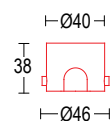

20585
Controcassa Point 2
rough-in housing Point 2