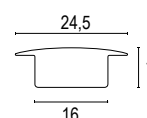

alimentatore elettronico SELV non incluso
remote SELV electronic driver not included

ACCESSORI / ACCESSORIES

Colore standard 1 settimana
Standard color 1 week

.48 Alluminio naturale
Smart white aluminium