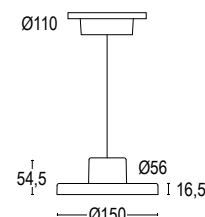

North America

26401.--.05

MAX 105W E26 INC / RETROFIT LED
340° ^
120V 60 Hz