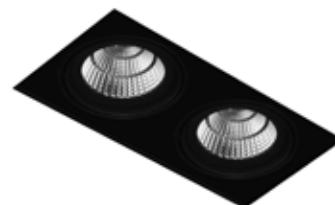

BOX 2R SQ 2L

IP20 - Classe I - CE / F

3000K

4000K

26602.--.31

26602.--.31.A 1-10V

26602.--.31.D DALI

26602.--.41

26602.--.41.A 1-10V

26602.--.41.D DALI

2 x 18W LED 2 x 2240 lm CRI ≥ 90

18° ^

220÷240V 50/60 Hz

alimentatore elettronico incluso

electronic driver included