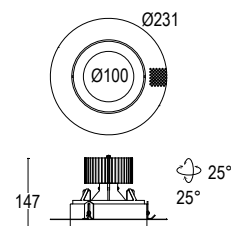

max 500mA DC

alimentatore remoto SELV non incluso

remote SELV driver not included

ACCESSORI / ACCESSORIES

24281.00

Schermo antiabbagliamento a nido d'ape
Honeycomb anti-dazzle screen

24280.79

Diffusore acidato
Acid diffuser