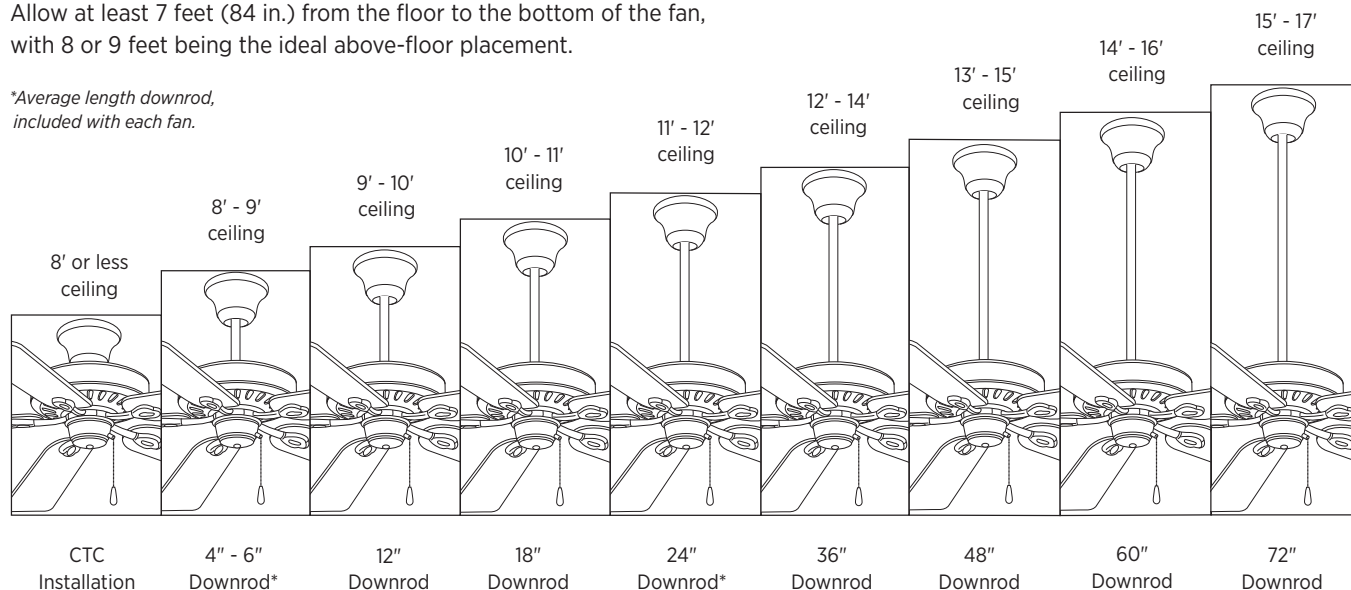

Downrod Selection Guide

Allow at least 7 feet (84 in.) from the floor to the bottom of the fan, with 8 or 9 feet being the ideal above-floor placement.

*Average length downrod, included with each fan.