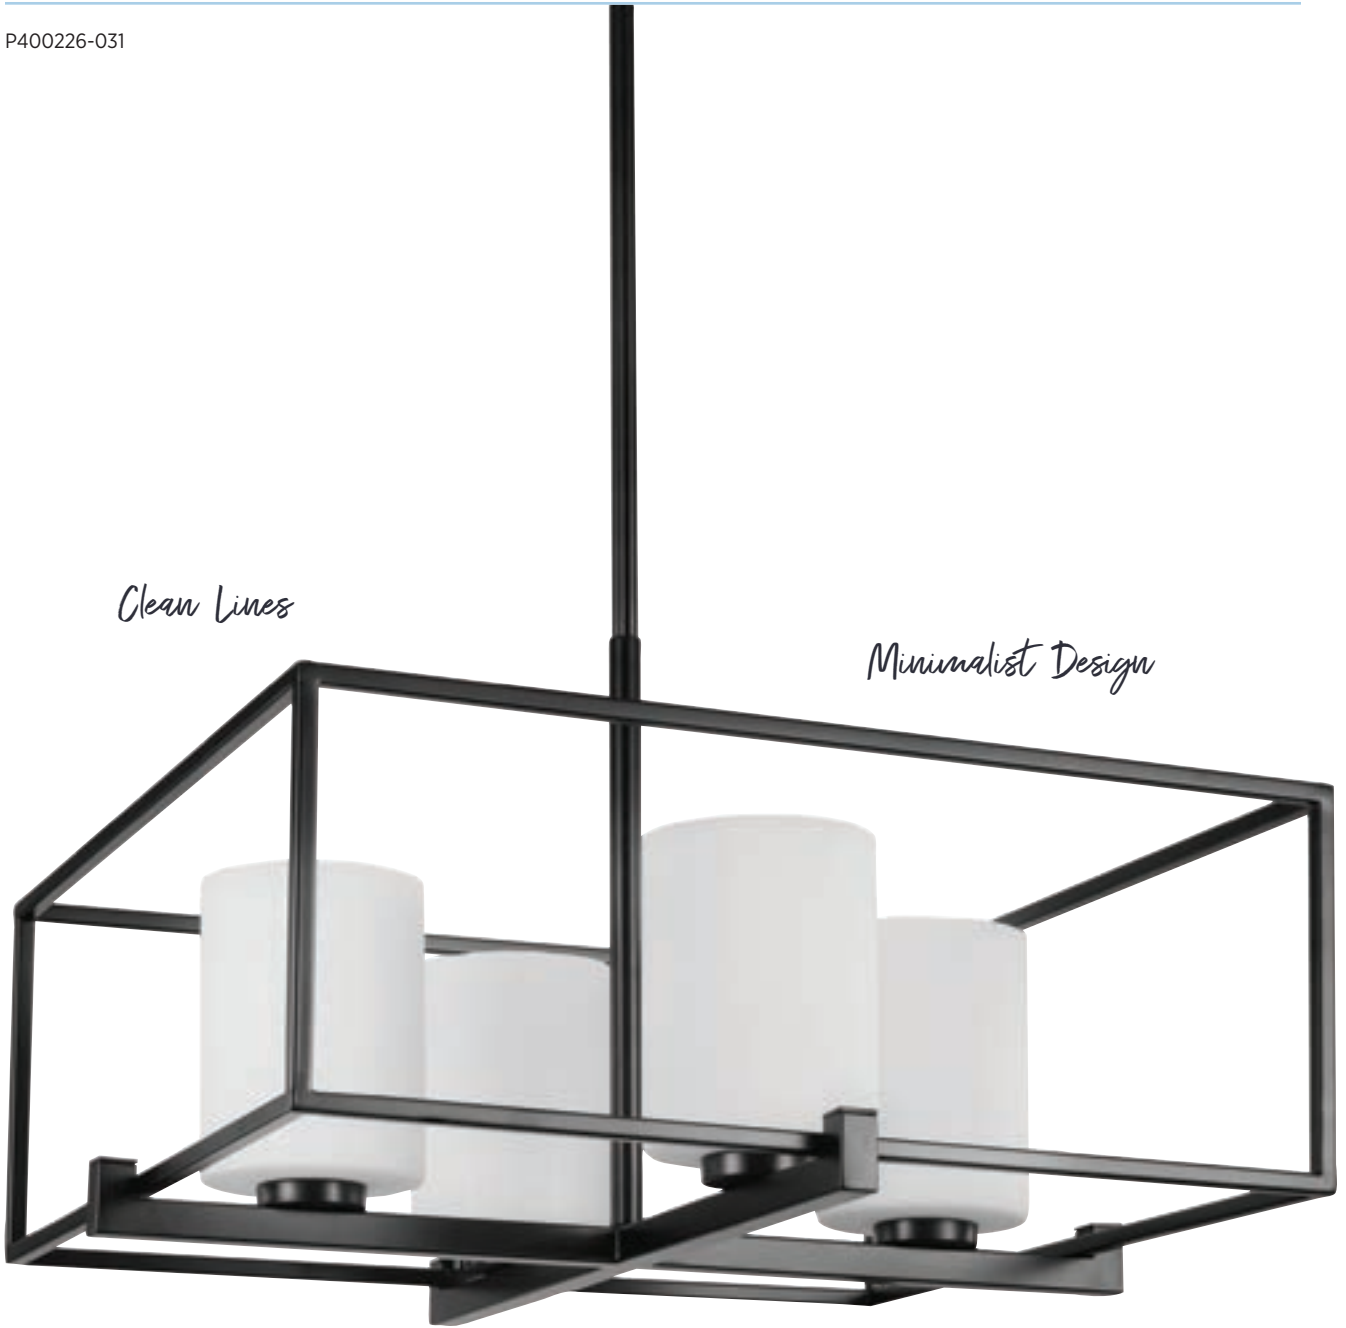

P400226-031

Clean Lines

Minimalist Design

Matte Black