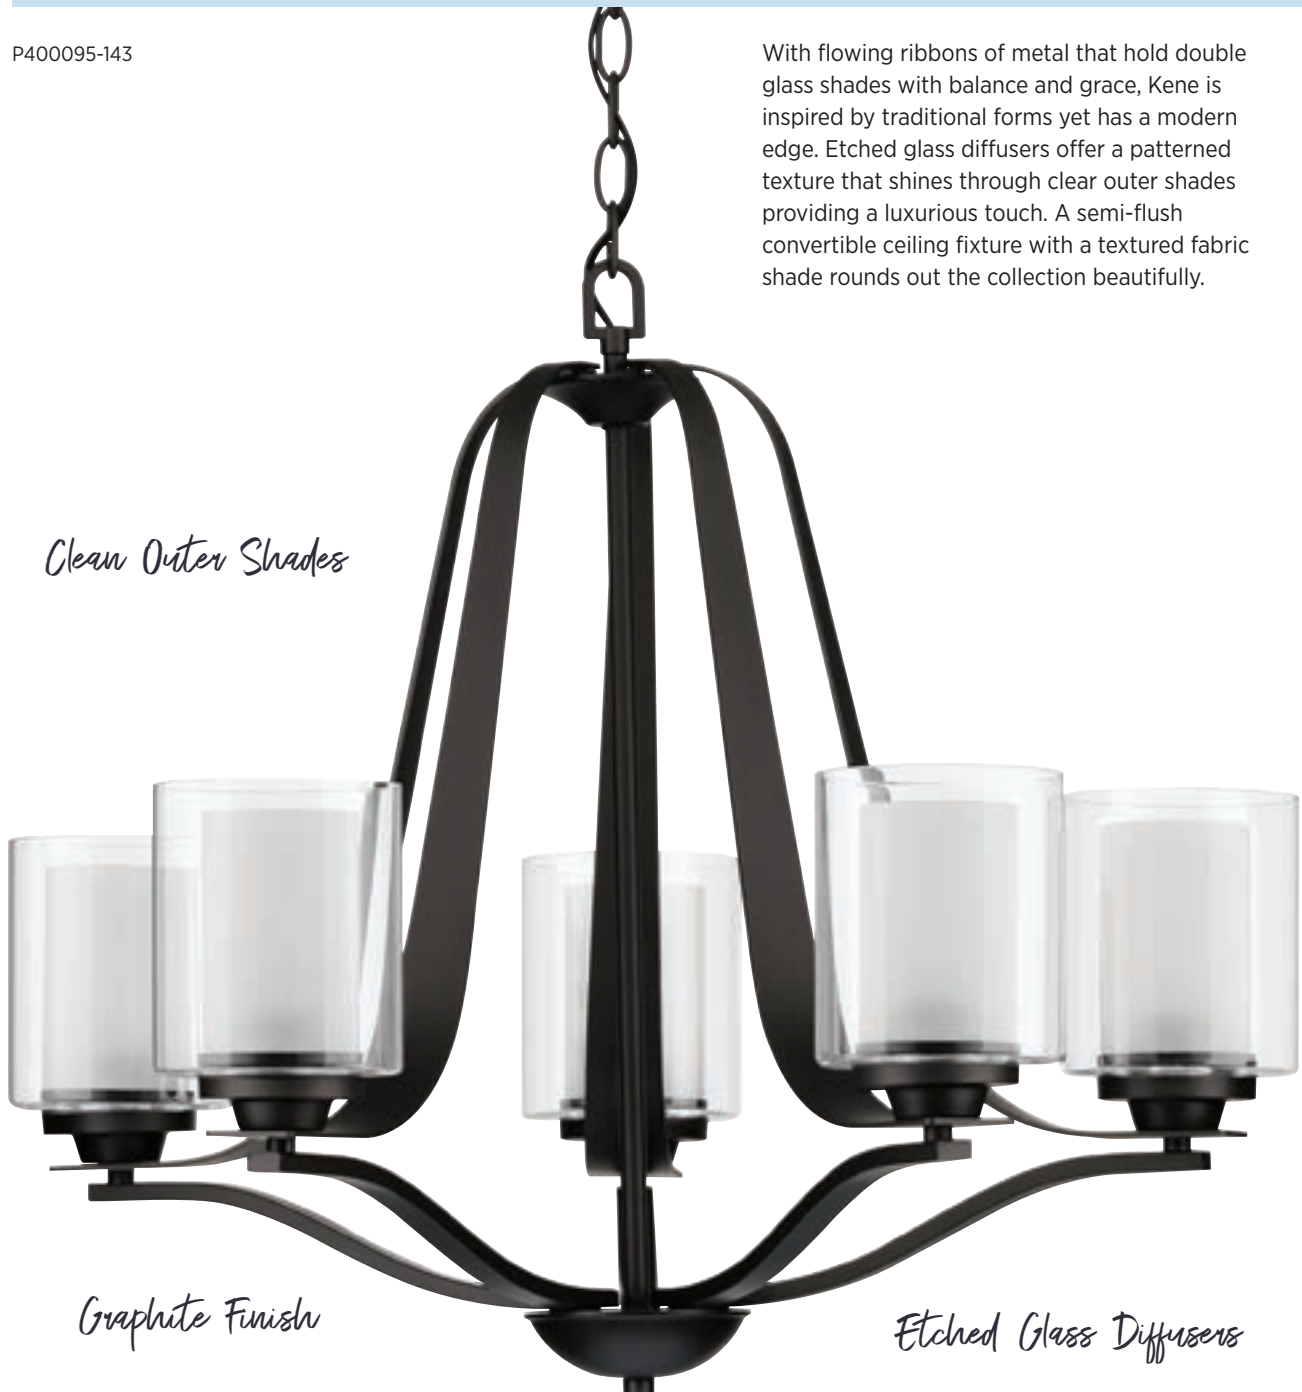

Kene

FINISHES

- Brushed Nickel - 009
- Graphite - 143

ALSO IN

Bath

PAIR WITH

Chadwick
Lassiter

P400095-143

With flowing ribbons of metal that hold double glass shades with balance and grace, Kene is inspired by traditional forms yet has a modern edge. Etched glass diffusers offer a patterned texture that shines through clear outer shades providing a luxurious touch. A semi-flush convertible ceiling fixture with a textured fabric shade rounds out the collection beautifully.

Clean Outer Shades

Graphite Finish

Etched Glass Diffusers