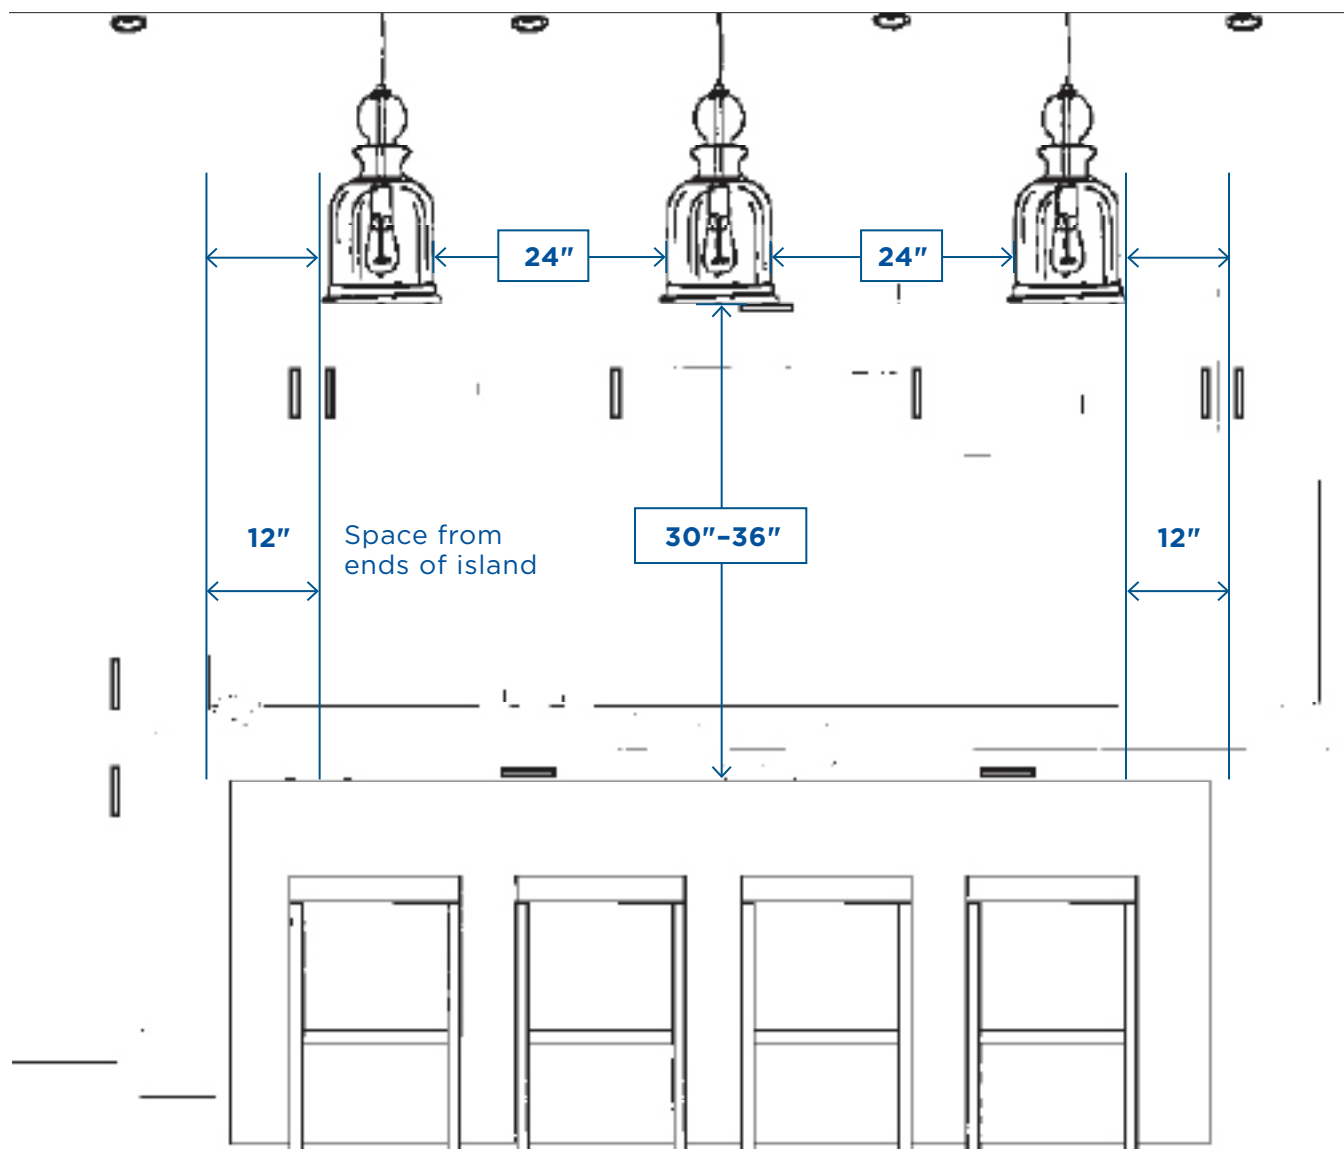

Kitchen Sizing Guides

Kitchen Pendants

Start the row 12"-15" in from either end of the island and then space the pendants evenly within that span.

Space pendants around 24" - 30" apart from one another (depending on style & quantity).

Pendants should be at least 10" smaller in diameter than the width of the countertops. Consider the rule of odd numbers (unless using oversized fixtures).

Keep 30"-36" of space between the countertop and fixtures.

- 8' island = 96"
- $96'' - 24''$ (12" from ends of island) = 72"
- $72'' - 24'' - 24'' = 24''/3 = 8''$ diameter max. (spaced 24" apart from each other)
- $72'' - 30'' - 30'' = 12''/3 = 4''$ diameter min. (spaced 30" apart from each other)