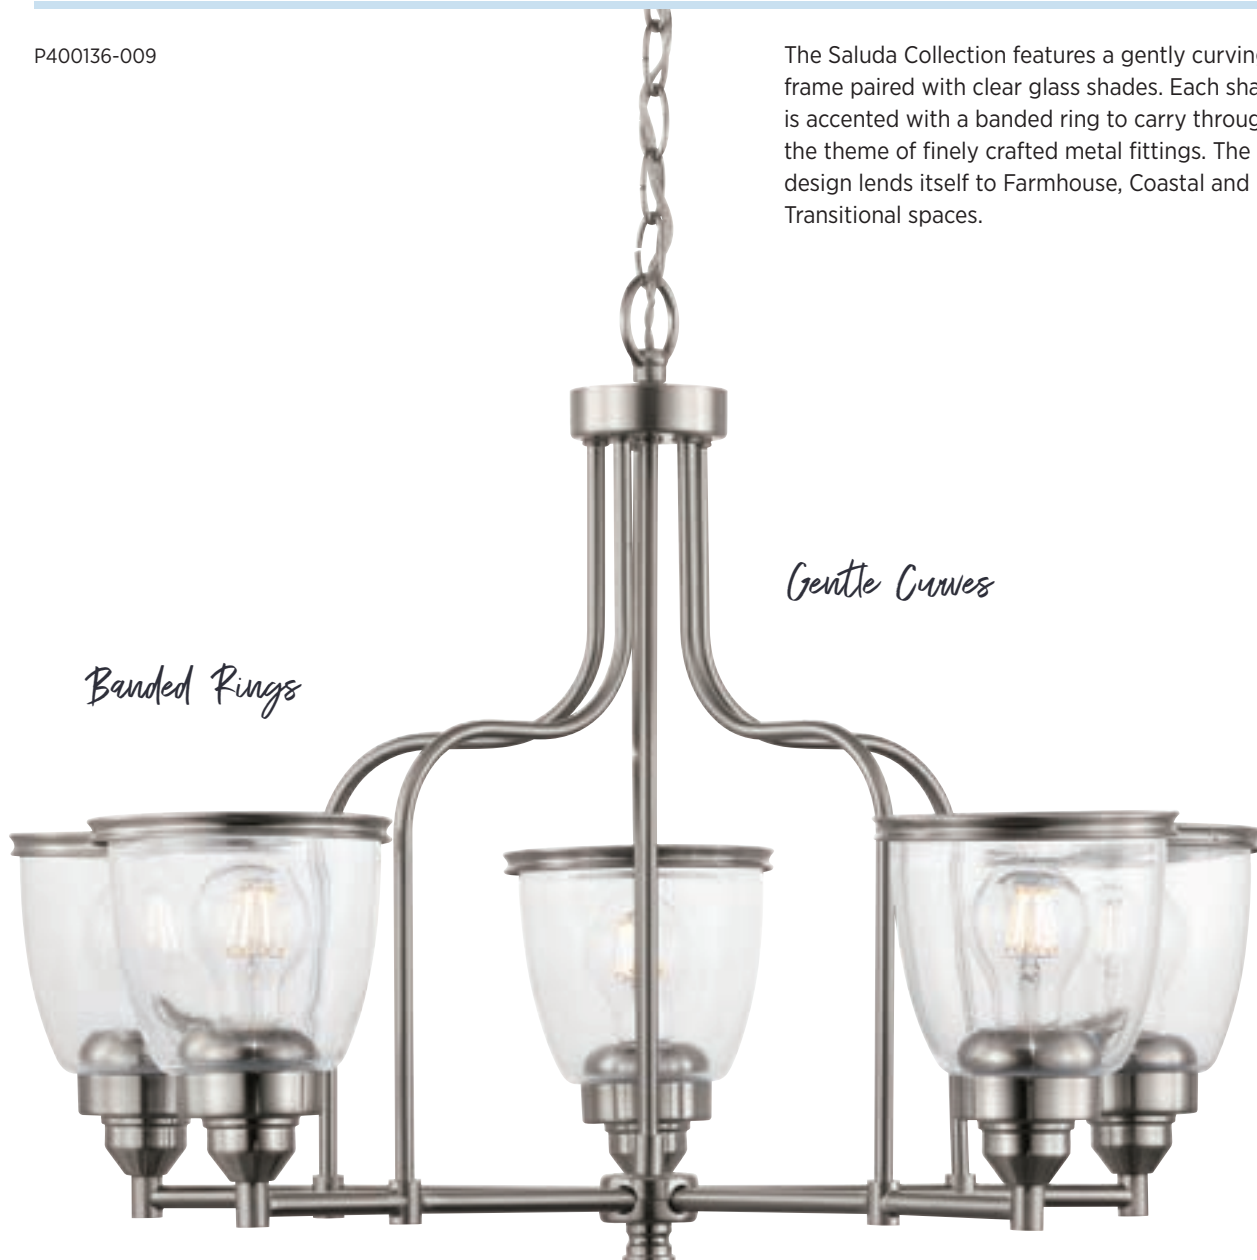

## PAIR WITH

Litchfield  
Range  
Piedmont

P400136-009

The Saluda Collection features a gently curving frame paired with clear glass shades. Each shade is accented with a banded ring to carry through the theme of finely crafted metal fittings. The design lends itself to Farmhouse, Coastal and Transitional spaces.