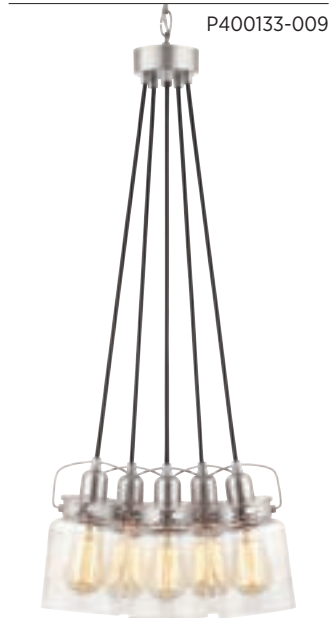

Calhoun

THREE-LIGHT CHANDELIER
P400132-009 Brushed Nickel
22-5/8" dia., 29-1/8" ht.,
Overall ht. w/chain 103", wire 10'.
Three medium base lamps,
each 60w max.

FIVE-LIGHT CHANDELIER
P400133-009 Brushed Nickel
28-5/8" dia., 29-1/8" ht.,
Overall ht. w/chain 103", wire 10'.
Five medium base lamps,
each 60w max.

MINI-PENDANT
P500055-009 Brushed Nickel
4-3/4" dia., 9" ht.,
Overall ht. w/stem 75", wire 10'.
One medium base lamp,
100w max.

ONE-LIGHT PENDANT
P500152-009 Brushed Nickel
12" dia., 9-3/8" ht.,
Overall ht. w/stem 75-1/2", wire 10'.
One medium base lamp,
60w max.

All fixtures shown with P7825-01 vintage lamps, not included. See page 824.

Calhoun is a versatile style that can be displayed in three different ways for both three-light and five-light chandeliers: assemble with the included optional spanner and long or short stems for a unique cord-hung style chandelier, or let the lights hang in a more casual cluster.