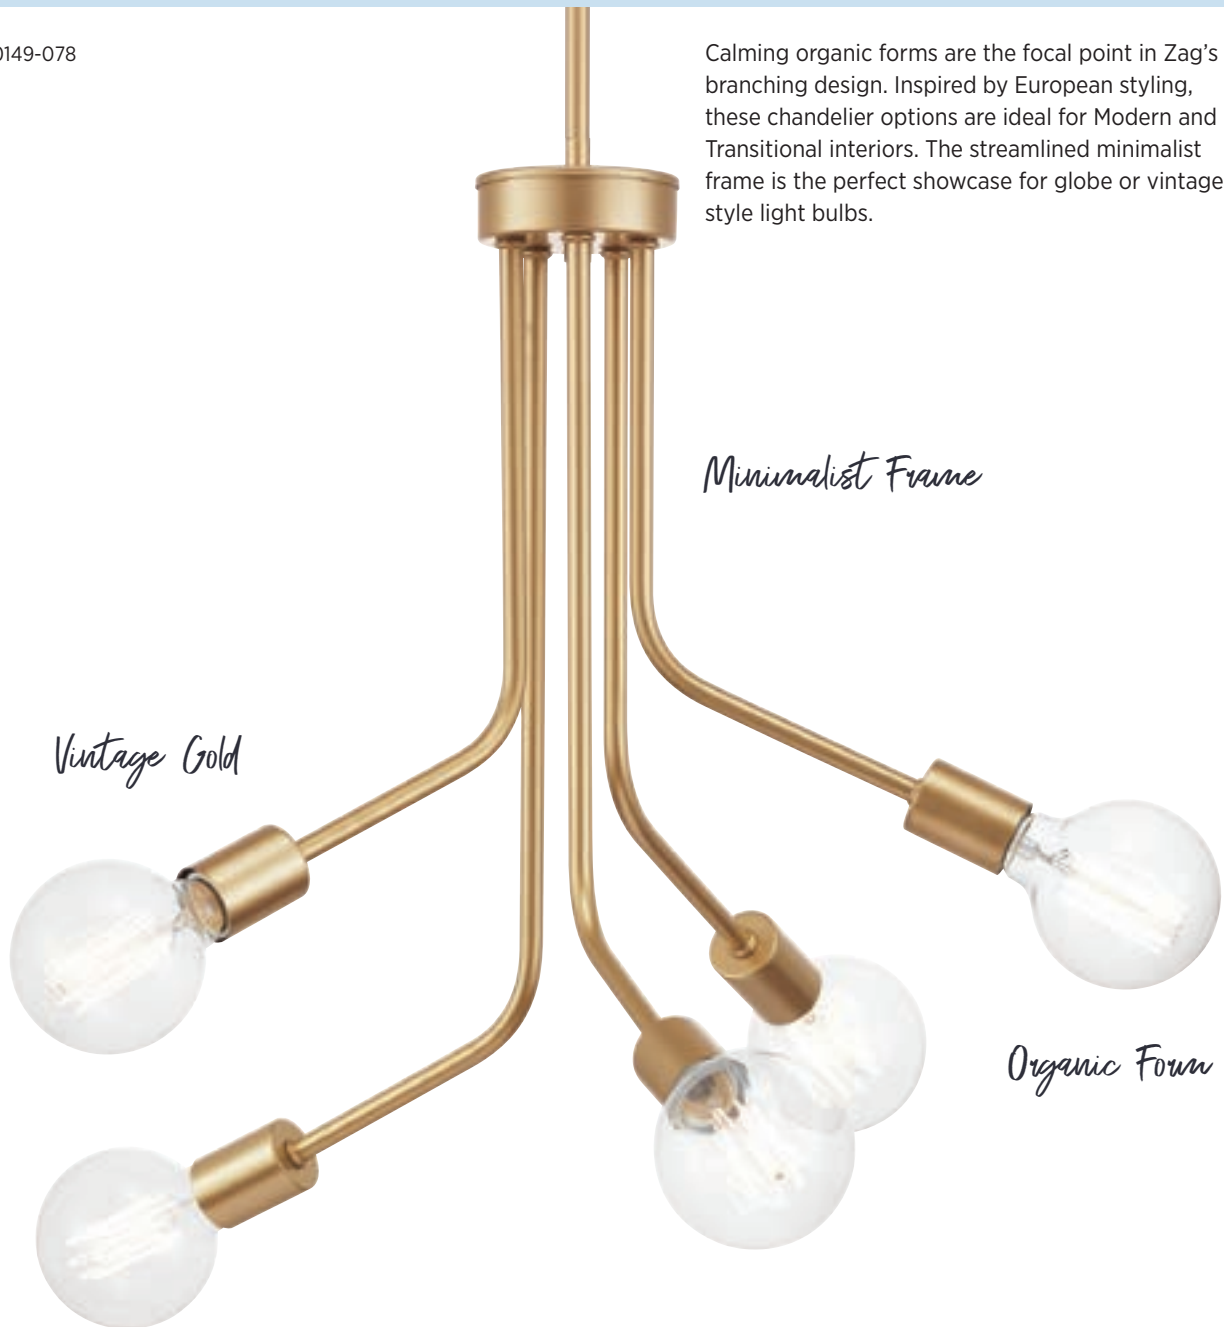

## PAIR WITH

- Clarion
- Atwell
- Carisa

P400149-078

Calming organic forms are the focal point in Zag's branching design. Inspired by European styling, these chandelier options are ideal for Modern and Transitional interiors. The streamlined minimalist frame is the perfect showcase for globe or vintage style light bulbs.