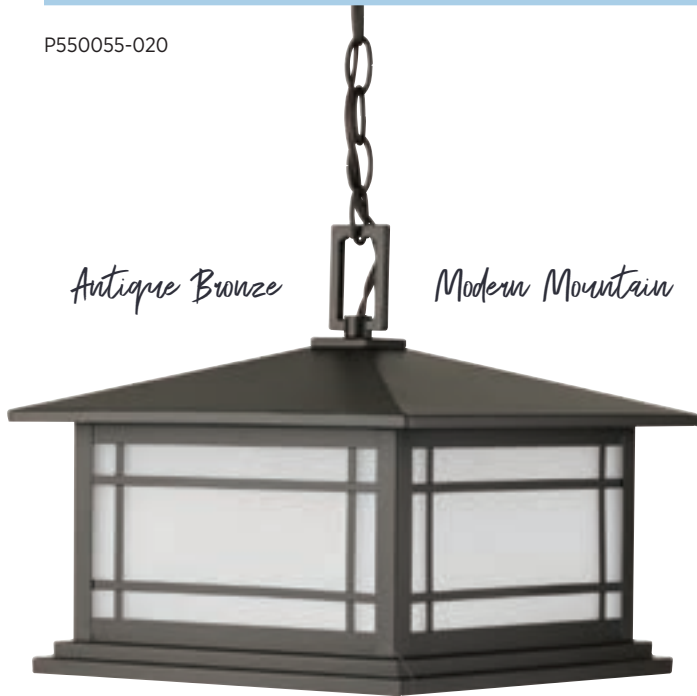

Oakcliff

FINISH

● Antique Bronze - 020

P550055-020

Antique Bronze

Modern Mountain

Cabin-inspired Design

The Oakcliff Collection is a fine illustration of how rustic style can be comfortable and contemporary. Each fixture displays a cabin-inspired design with the ability to produce a gentle, modern mountain glow ideal for your favorite lodge escape.