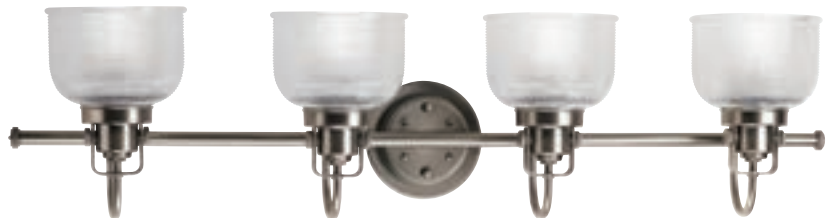

P2991-81

THREE-LIGHT BATH

P2992-81 Antique Nickel
26-1/4" W., 8-3/4" ht.
Extends 7". H/CTR 5-1/4".
Three medium base lamps,
each 100w max.