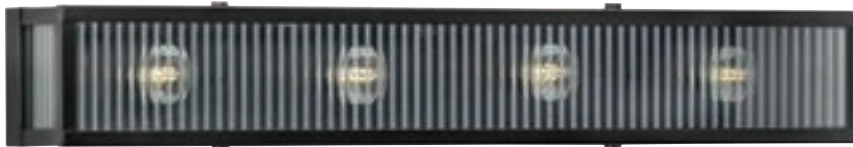

P300267-031