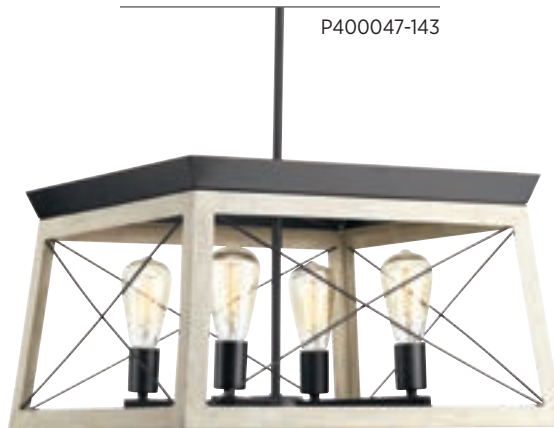

P400047-143