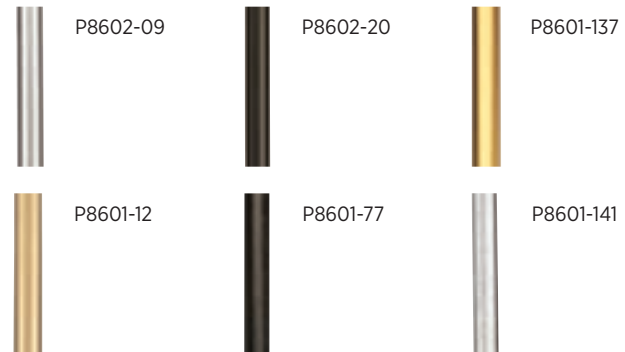

Stem Kits

Contains (2) 12" and (2) 15" sections.

P8601-09 Brushed Nickel
P8601-12 Satin Brass
P8601-15 Chrome
P8601-20 Antique Bronze
P8601-31 Black
P8601-71 Gilded Iron
P8601-74 Venetian Bronze
P8601-77 Forged Bronze
P8601-78 Vintage Gold

P8601-81 Antique Nickel
P8601-104 Polished Nickel
P8601-108 Oil Rubbed Bronze
P8601-109 Brushed Bronze
P8601-134 Silver Ridge
P8601-137 Natural Brass
P8601-141 Galvanized
P8601-143 Graphite
P8601-160 Brushed Brass
P8601-161 Maliblu

Contains (2) 6" and (1) 12" stem.

P8602-09 Brushed Nickel
P8602-20 Antique Bronze