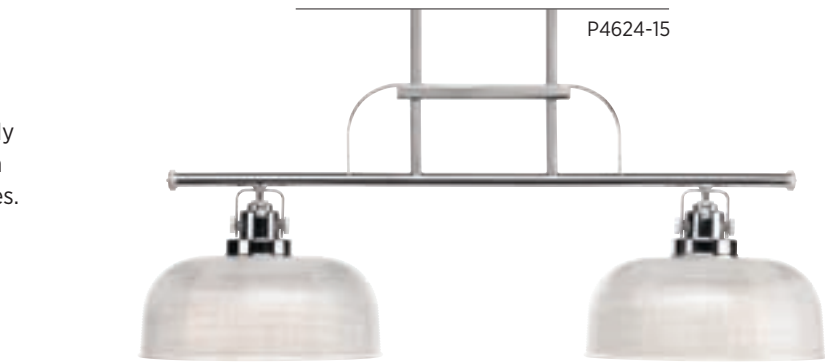

Archie

The Archie Collection features finely crafted strap and knob details with clear, double-prismatic glass shades. Smooth stems and backplates support each shade and are coated in a crisp polished chrome, handsome Venetian bronze, or understated antique nickel finish.

FINISH

- Polished Chrome - 15
- Venetian Bronze - 74
- Antique Nickel - 81

ALSO IN

Bath
Close-to-Ceiling

PAIR WITH

Academy
Archives

WALL BRACKET

P2989-15 Polished Chrome

P2989-74 Venetian Bronze

P2989-81 Antique Nickel

5-3/4" W., 8-1/4" ht.,
Extends 7". H/CTR 5-1/4".

One medium base lamp,
100w max.

TWO-LIGHT LINEAR CHANDELIER

L **P4624-15** Polished Chrome

L **P4624-74** Venetian Bronze
30" W., 10-5/8" D., 12-3/4" ht.,
Overall ht. w/chain 100"; wire 10'.

Two medium base lamps,
each 100w max.

ONE-LIGHT PENDANT

P5026-15 Polished Chrome

P5026-74 Venetian Bronze

P5026-81 Antique Nickel

10-1/2" W., 9-1/4" ht.,
Overall ht. w/stem 75"; wire 10'.

One medium base lamp,
each 100w max.

MINI PENDANT

P5173-15 Polished Chrome

P5173-74 Venetian Bronze

P5173-81 Antique Nickel

5-3/4" W., 8-3/4" ht.,
Overall ht. w/stem 75"; wire 10'.

One medium base lamp,
each 100w max.