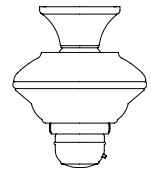

54" Patio Fan

FINISH

● Antique Bronze - 20

P2533-20 Antique Bronze

ENERGY INFORMATION AT HIGH SPEED

Airflow 4,986 cubic feet per minute
Electricity Use 65 watts (excludes lights)
DOE Weighted CFM/W 74 CFM/W

FEATURES

- 30-year limited warranty
- 45° Canopy
- SureConnect® System
- AC Motor
- ABS all-weather blades
- Wet location listed
- Compatible with universal light kits
- Add a P2630-30 or P2630-95 wall control or P2662-01 hand-held remote control

SIZE

54" dia., 18-1/4" ht.
CTC 12-3/16 ht.
80" lead wires.

CTC INSTALLATION

52" Patio Fan

P2502-20 Antique Bronze

P2502-30 White

P2502-80 Forged Black

P2502-141 Galvanized

ENERGY INFORMATION AT HIGH SPEED

Airflow 4,991 cubic feet per minute
Electricity Use 64 watts (excludes lights)
DOE Weighted CFM/W 89 CFM/W

FEATURES

- 15-year limited warranty
- Dual Mount (flat or sloped ceiling-23°)
- Close-to-ceiling installation
- SureConnect® System
- Quick-Install canopy
- AC Motor
- ABS all-weather blades
- Compatible with universal light kits
- Three speed pull-chain switch
- Add a P2630-30 or P2630-95 wall control or P2662-01 hand-held remote control
- Wet location listed

SIZE

52" dia., 12-3/4" ht.
CTC 9-11/16 ht.
72" lead wires.

CTC INSTALLATION