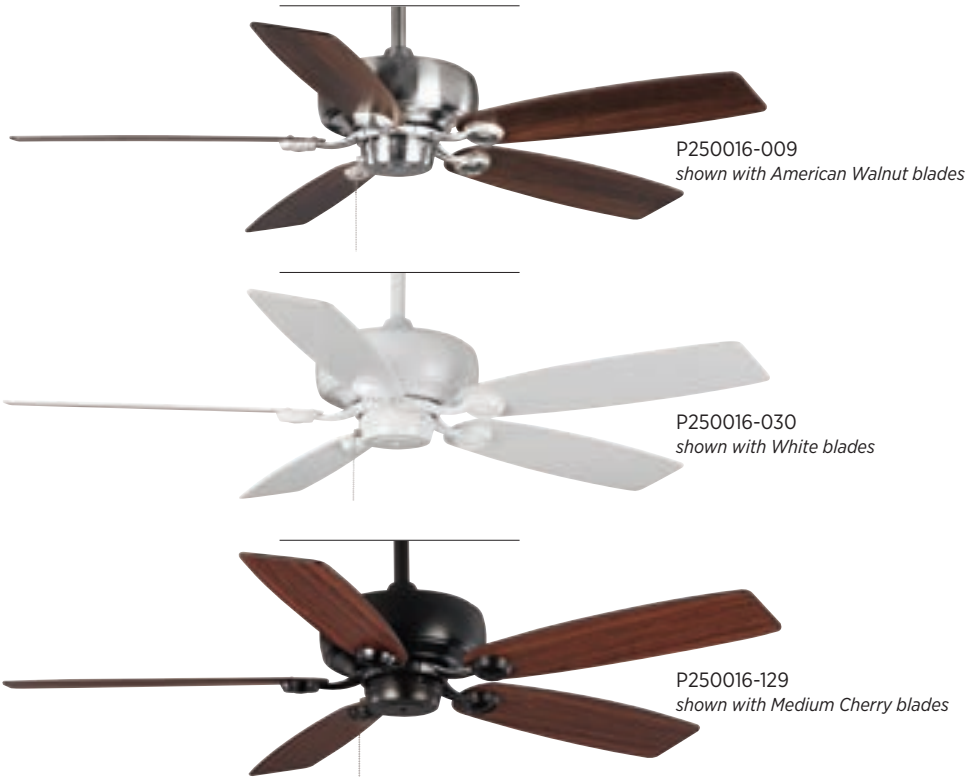

Edgefield

FINISHES

- Brushed Nickel - 009
- White - 030
- Architectural Bronze - 129

P250016-009 Brushed Nickel

P250016-030 White

P250016-129 Antique Bronze

ENERGY INFORMATION AT HIGH SPEED

Airflow	5,741 cubic feet per minute
Electricity Use	34 watts (excludes lights)
DOE Weighted CFM/W	179 CFM/W

FEATURES

- Limited lifetime warranty
- Dual Mount (flat or sloped ceiling-18.5°)
- DC motor
- MDF blades
- Compatible with universal light kits
- Three speed pull-chain switch
- Will not accept a wall or remote control

SIZE

52" dia., 14-9/16" ht.
80" lead wires

All fixtures:

Clifton Heights

FINISHES

- Brushed Nickel - 09
- Antique Bronze - 20