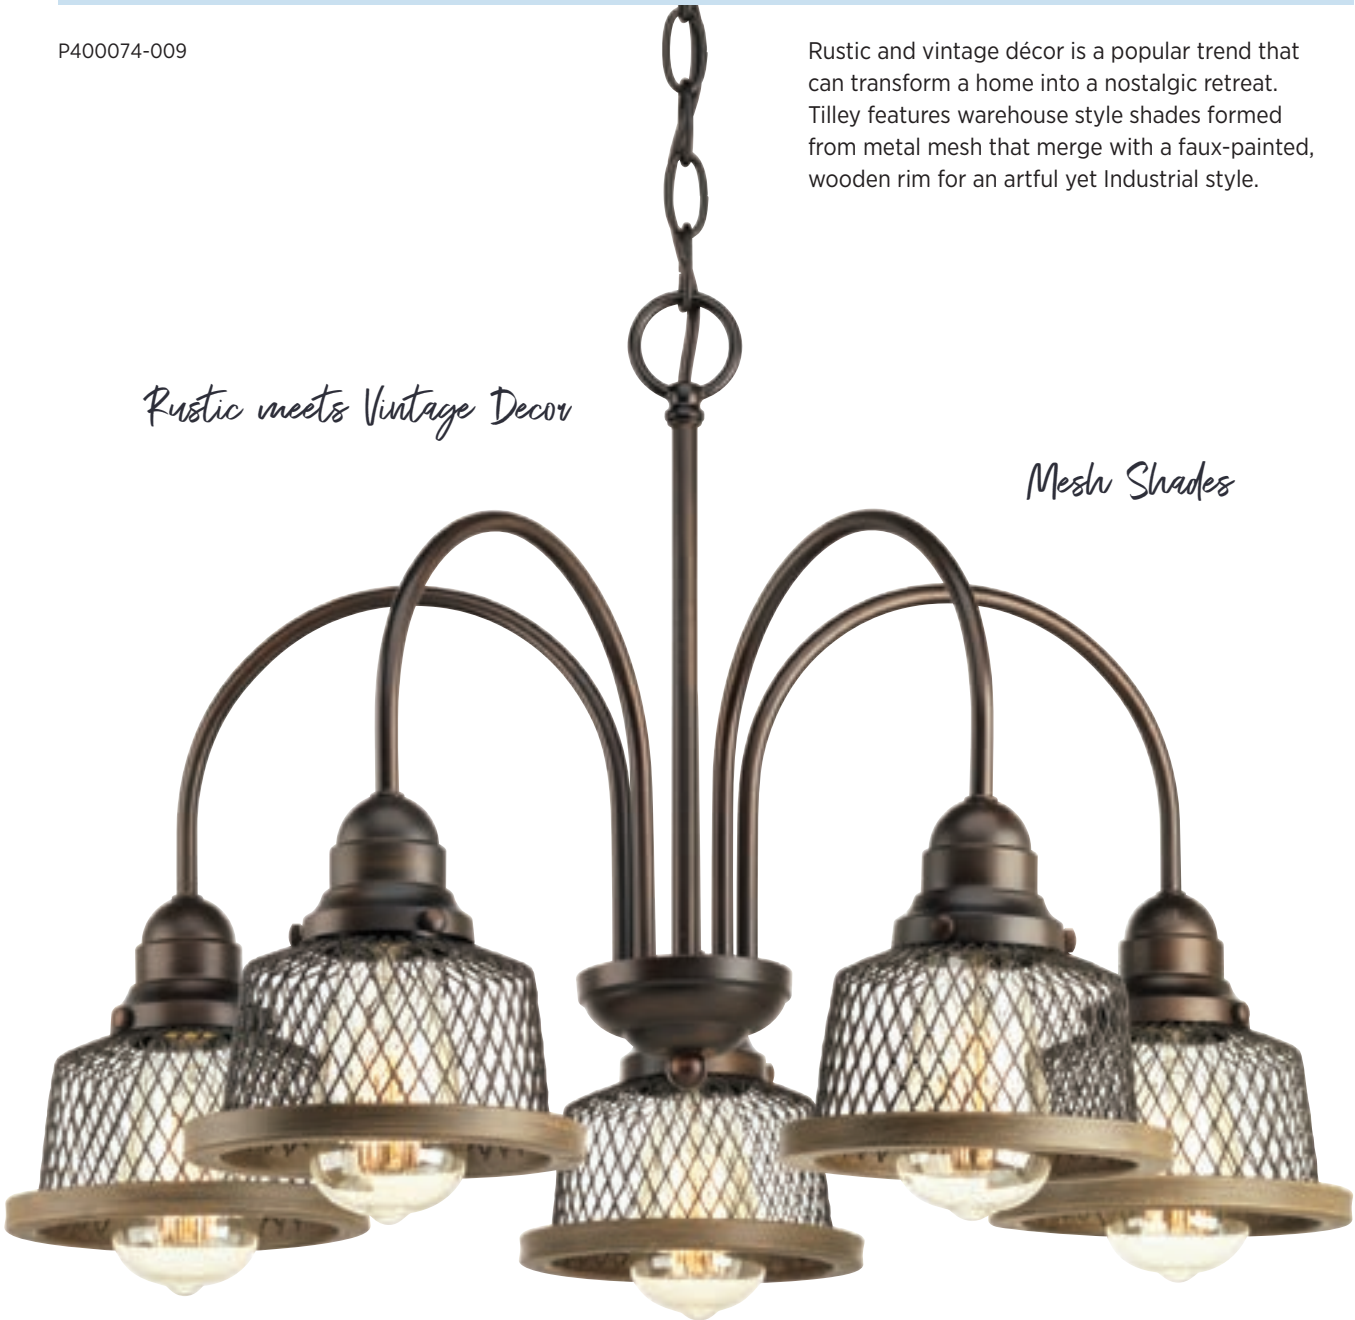

Tilley

FINISHES

- Brushed Nickel - 009
- Antique Bronze - 020

ALSO IN

- Bath
- Close-to-Ceiling

PAIR WITH

- Briarwood
- Gulliver
- Hemsworth

P400074-009

Rustic and vintage décor is a popular trend that can transform a home into a nostalgic retreat. Tilley features warehouse style shades formed from metal mesh that merge with a faux-painted, wooden rim for an artful yet Industrial style.

Rustic meets Vintage Decor

Mesh Shades

Faux-painted Wooden Rim