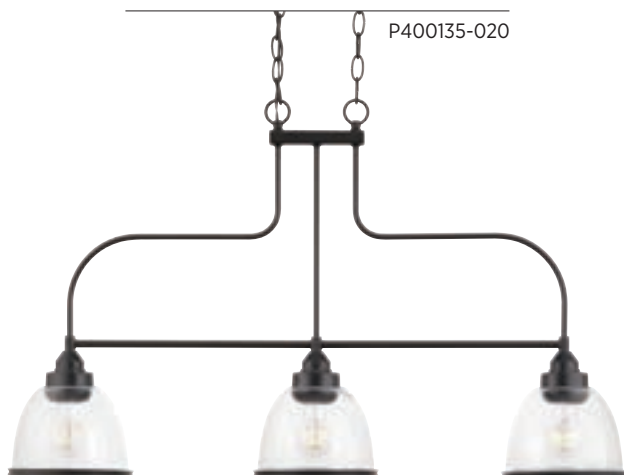

P400135-020