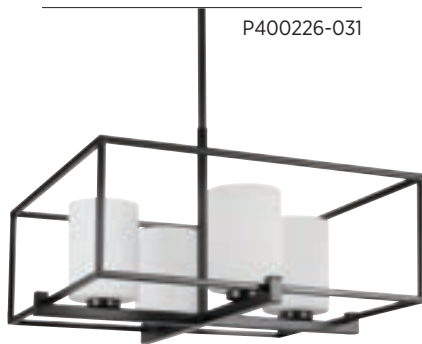

Chadwick

THREE-LIGHT LINEAR CHANDELIER

P400225-031 Matte Black
40" W., 12" D., 8- 3/4" ht.,
Overall ht. w/stem 59", wire 15'.
Three medium base lamps,
each 100w max.

FOUR-LIGHT CHANDELIER

P400226-031 Matte Black
21-5/8" sq., 12-7/8" ht.,
Overall ht. w/stem 70", wire 15'.
Four medium base lamps,
each 100w max.

ONE-LIGHT PENDANT

P500274-031 Matte Black
10-1/2" sq., 14-3/4" ht.,
Overall ht. w/stem 72", wire 10'.
One medium base lamp,
100w max.

WALL SCONCE

P710089-031 Matte Black
5-1/2" W., 18" ht.,
Extends 5-3/8". H/CTR 14-1/4".
One medium base lamp,
100w max.