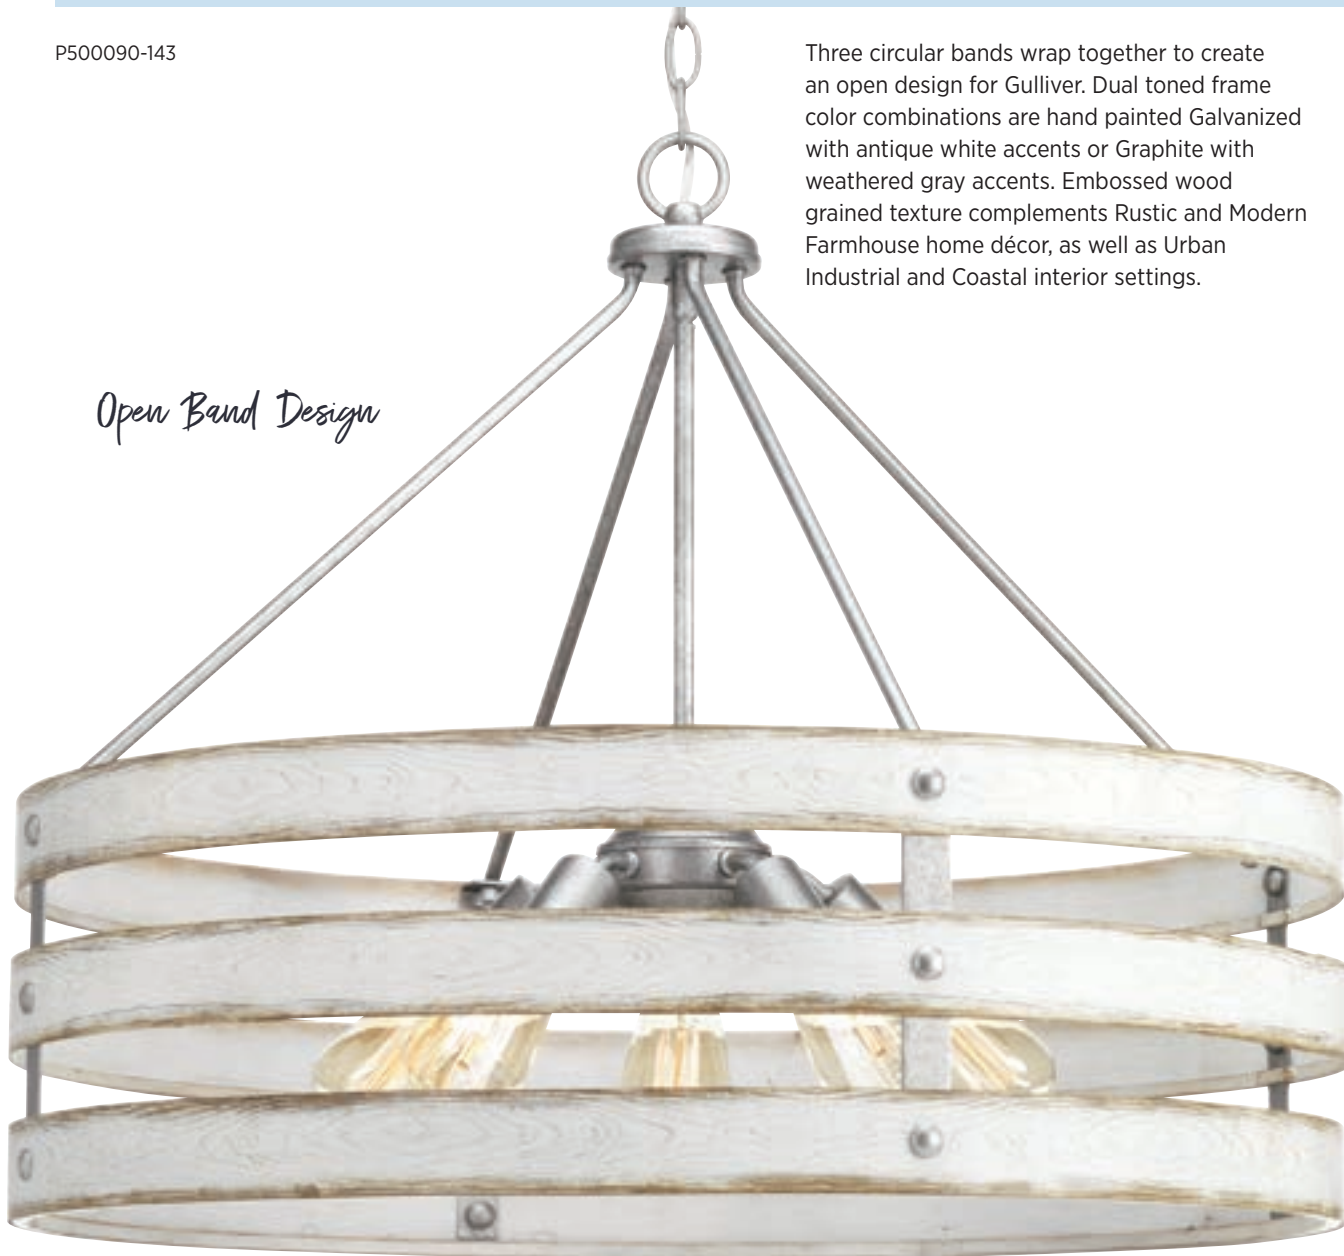

Gulliver

FINISHES

- Galvanized - 141
- Graphite - 143

ALSO IN

Bath
Ceiling Fans
Close-to-Ceiling
Sconces

PAIR WITH

Briarwood
Conestee

P500090-143

Three circular bands wrap together to create an open design for Gulliver. Dual toned frame color combinations are hand painted Galvanized with antique white accents or Graphite with weathered gray accents. Embossed wood grained texture complements Rustic and Modern Farmhouse home décor, as well as Urban Industrial and Coastal interior settings.

Open Band Design

Hand-Painted Wood Grain

Dual Toned Frame