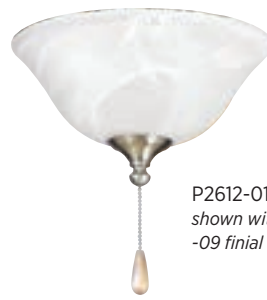

P2612-20TWB

P2612-01WB
shown with
-09 finial