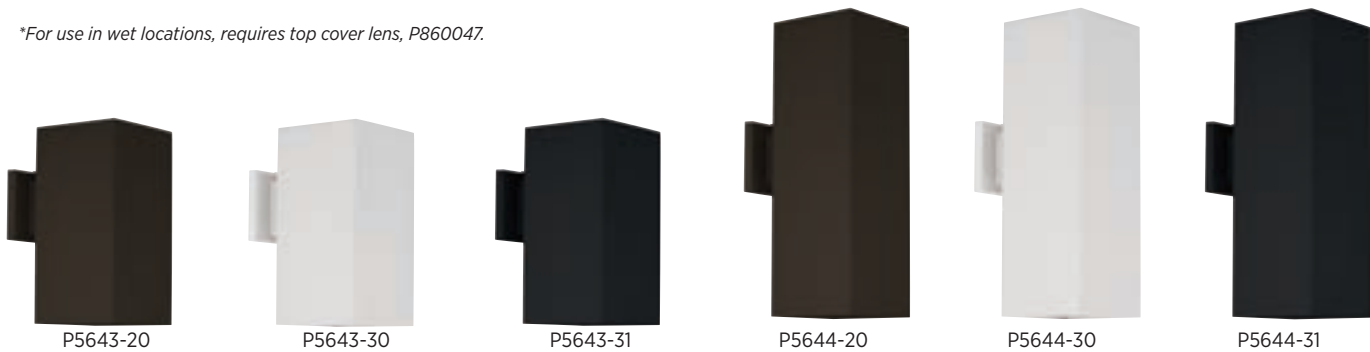

Aluminum Squares

Heavy-duty aluminum construction, die-cast aluminum wall bracket. Listed for wet locations. Powder coat for chipping and fading resistance. Dark Sky compliant for down light only.

PRODUCT NO.	FINISH	DESCRIPTION	SIZE	LAMP(S)
P5643-20	Bronze	One-light 6" square 	6" W., 12" ht.	1 250w PAR-38 or 150w BR-40
P5643-30	White		Extends 8-7/8".	
P5643-31	Black		H/CTR 4-1/2".	
P5644-20	Bronze	Two-light 6" up/down square*	6" W., 18" ht.	2 250w PAR-38 or 150w BR-40
P5644-30	White		Extends 8-7/8".	
P5644-31	Black		H/CTR 8".	

*For use in wet locations, requires top cover lens, P860047.