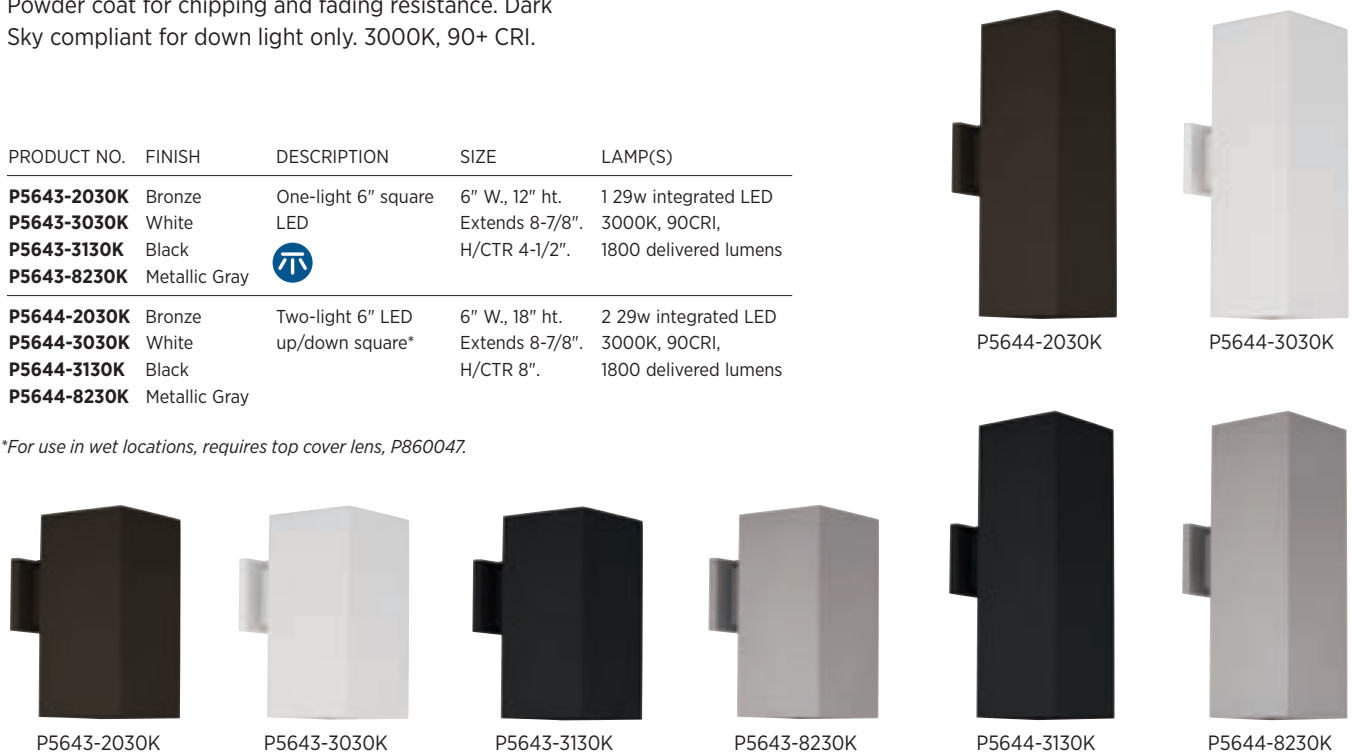

Aluminum Squares LED

Heavy-duty aluminum construction, die-cast aluminum wall bracket. UL listed for wet locations. Powder coat for chipping and fading resistance. Dark Sky compliant for down light only. 3000K, 90+ CRI.

PRODUCT NO.	FINISH	DESCRIPTION	SIZE	LAMP(S)
P5643-2030K	Bronze	One-light 6" square LED 	6" W., 12" ht.	1 29w integrated LED 3000K, 90CRI, 1800 delivered lumens
P5643-3030K	White		Extends 8-7/8".	
P5643-3130K	Black		H/CTR 4-1/2".	
P5643-8230K	Metallic Gray			
P5644-2030K	Bronze	Two-light 6" LED up/down square*	6" W., 18" ht.	2 29w integrated LED 3000K, 90CRI, 1800 delivered lumens
P5644-3030K	White		Extends 8-7/8".	
P5644-3130K	Black		H/CTR 8".	
P5644-8230K	Metallic Gray			

*For use in wet locations, requires top cover lens, P860047.