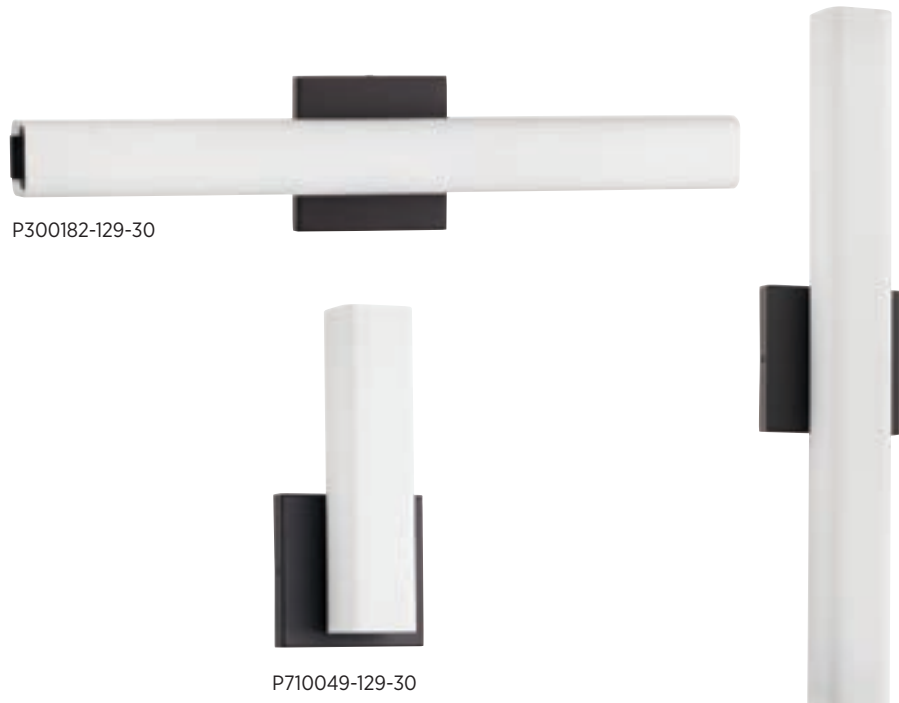

LED WALL BRACKET

P710049-129-30 Architectural Bronze

4-3/4" W., 10-1/2" ht.
Extends 3-1/4". H/CTR 8-3/8".
16w integrated LED, 3000K,
90CRI, 1000 delivered lumens.