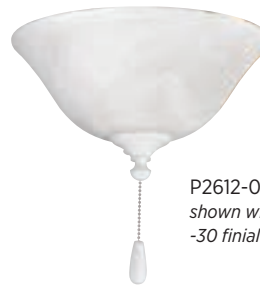

P2612-01WB
shown with
-20 finial

P2612-01WB
shown with
-30 finial