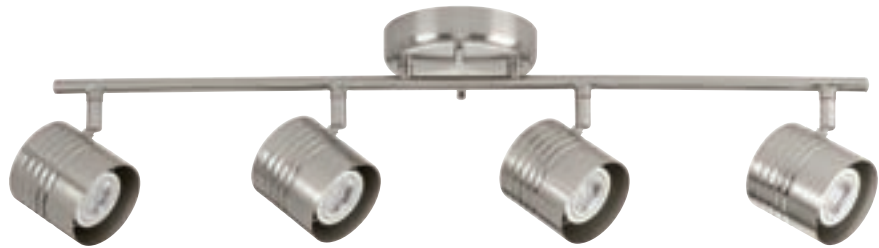

## 4 HEAD TRACK METAL

**P900014-009** Brushed Nickel

**P900014-028** Satin White

**P900014-031** Black

5" wd., 6-7/16" ht.

Extends 26-1/8" dp.

Four GU10 lamps,

each 50w max.