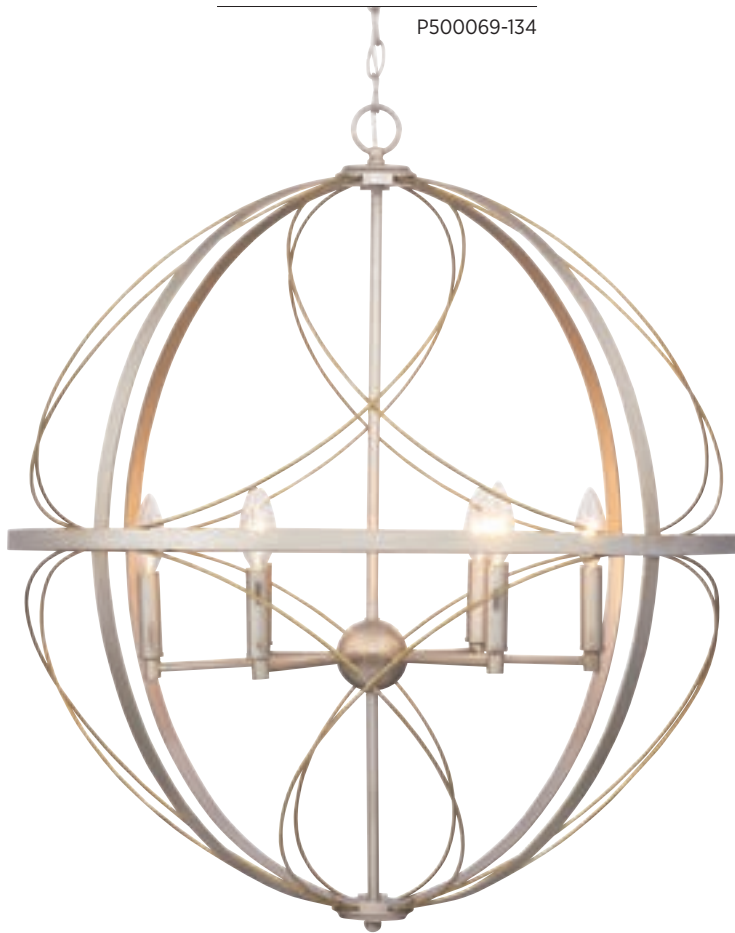

Brandywine

P500069-134

THREE-LIGHT PENDANT

P500068-134 Silver Ridge
16" dia., 19-3/4" ht.,
Overall ht. w/chain 95"; wire 10'.
Three candelabra base lamps,
each 60w max.

FIVE-LIGHT PENDANT

P500287-134 Silver Ridge
22" dia., 26" ht.,
Overall ht. w/chain 101"; wire 15'.
Five candelabra base lamps,
each 60w max.

SIX-LIGHT PENDANT

P500069-134 Silver Ridge
28" dia., 31-7/8" ht.,
Overall ht. w/chain 107"; wire 15'.
Six candelabra base lamps,
each 60w max.