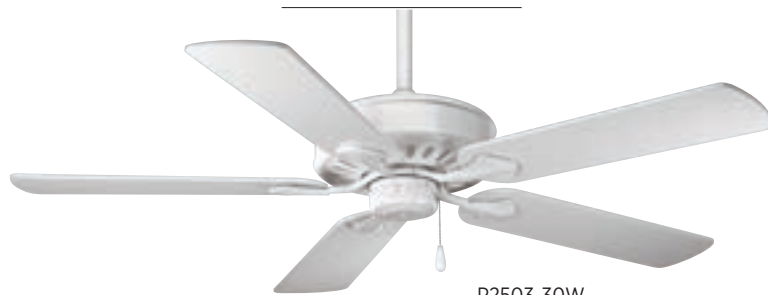

P2503-20 Antique Bronze

P2503-30W
shown with White blades