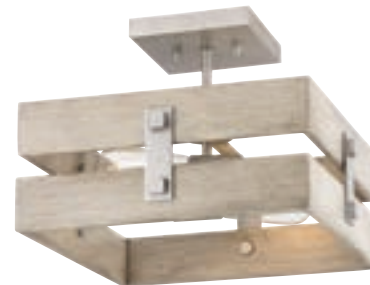

P350172-141