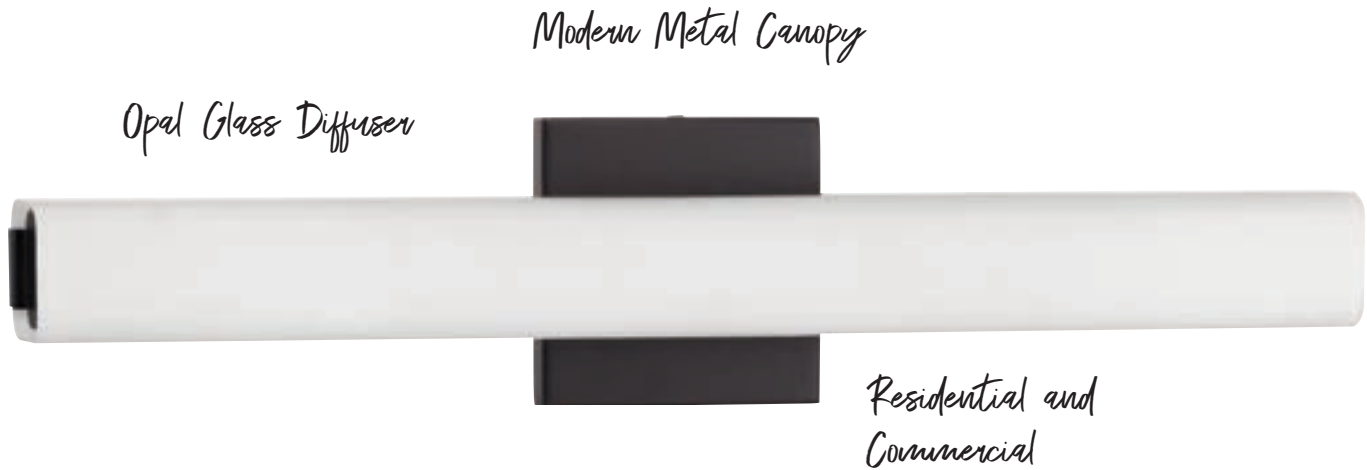

## FINISHES

- Brushed Nickel - 009
- Polished Chrome - 015
- Architectural Bronze - 129

P300182-129-30

Beam LED vanity and sconces feature a squared, tubular opal glass diffuser paired with a simple, modern metal canopy. An integrated LED source provides a variety of energy and cost savings benefits. Suitable for residential and commercial applications.