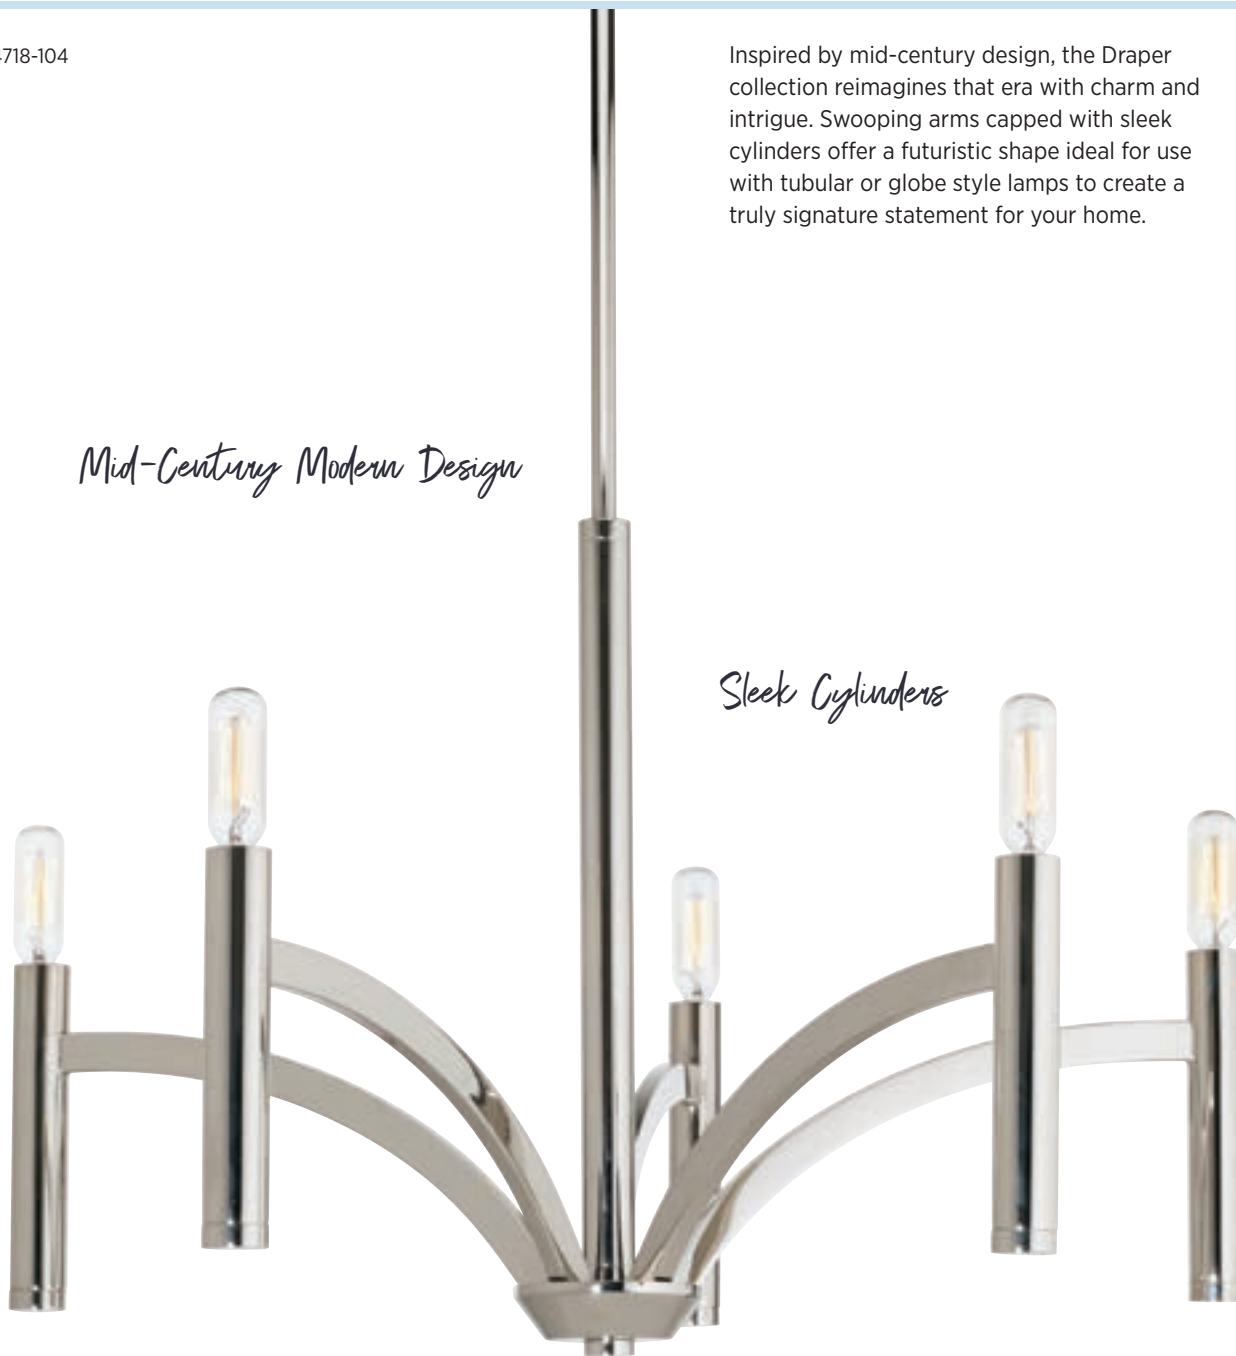

Draper

FINISH

● Polished Nickel - 104

ALSO IN

Bath

PAIR WITH

Evoke
Glimmer

P4718-104

Inspired by mid-century design, the Draper collection reimagines that era with charm and intrigue. Swooping arms capped with sleek cylinders offer a futuristic shape ideal for use with tubular or globe style lamps to create a truly signature statement for your home.

Mid-Century Modern Design

Sleek Cylinders

Graceful Upsweeping Arms