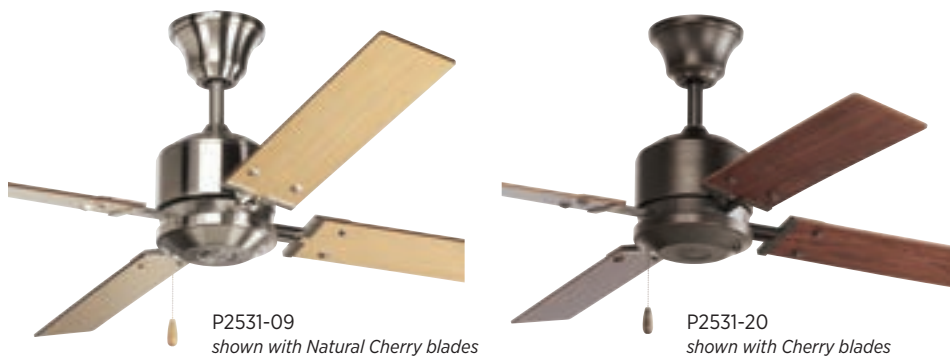

P2531-09 Brushed Nickel

P2531-20 Antique Bronze

ENERGY INFORMATION AT HIGH SPEED

Airflow	4,373 cubic feet per minute
Electricity Use	55 watts (excludes lights)
DOE Weighted CFM/W	89 CFM/W

FEATURES

- 30-year limited warranty
- 45° Canopy
- Close-to-ceiling installation
- SureConnect System
- AC Motor
- Compatible with universal light kits
- Three speed pull-chain switch
- Add a P2630-30 or P2630-95 wall control or P2662-01 hand-held remote control

SIZE

52" dia., 15-3/4" ht.
CTC 11" ht.
80" lead wires.

CTC INSTALLATION