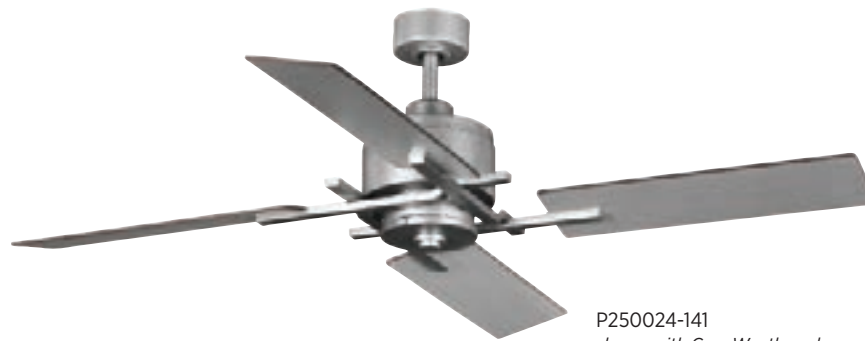

P250024-141
shown with Gray Weathered Wood blades