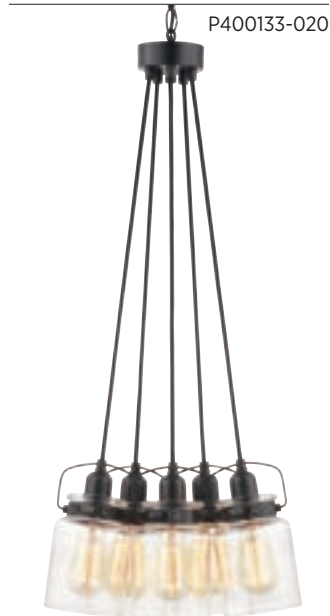

Calhoun

THREE-LIGHT CHANDELIER
L1 P400132-020 Antique Bronze
22-5/8" dia., 29-1/8" ht.,
Overall ht. w/chain 103", wire 10'.
Three medium base lamps,
each 60w max.

FIVE-LIGHT CHANDELIER
L1 P400133-020 Antique Bronze
28-5/8" dia., 29-1/8" ht.,
Overall ht. w/chain 103", wire 10'.
Five medium base lamps,
each 60w max.

MINI-PENDANT
P500055-020 Antique Bronze
4-3/4" dia., 9" ht.,
Overall ht. w/stem 75", wire 10'.
One medium base lamp,
100w max.

ONE-LIGHT PENDANT
P500152-020 Antique Bronze
12" dia., 9-3/8" ht.,
Overall ht. w/stem 75-1/2", wire 10'.
One medium base lamp,
60w max.

All fixtures shown with P7825-01 vintage lamps, not included. See page 824.

Calhoun is a versatile style that can be displayed in three different ways for both three-light and five-light chandeliers: assemble with the included optional spanner and long or short stems for a unique cord-hung style chandelier, or let the lights hang in a more casual cluster.