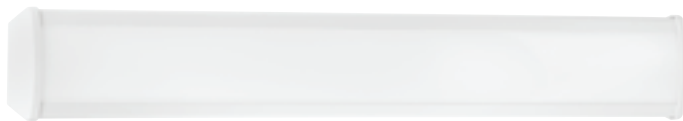

P730012-030-30

*All fixtures:
Dimmable to 10% with Triac
and ELV dimmers*