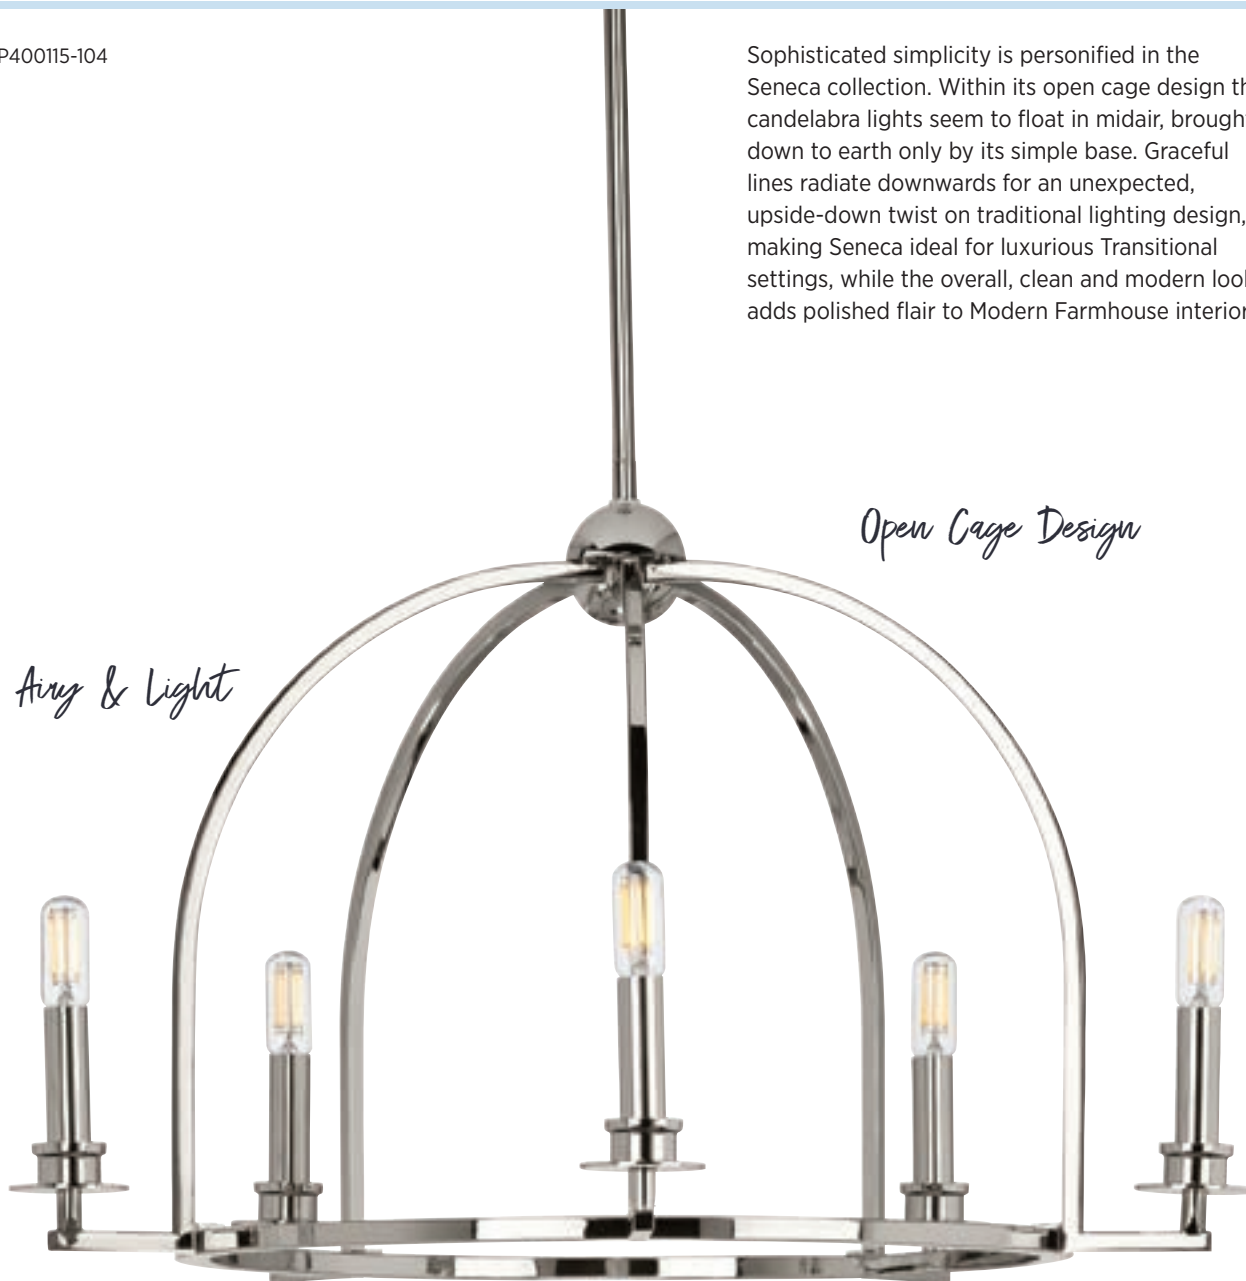

Seneca

FINISHES

- Black - 031
- Polished Nickel - 104

PAIR WITH

- Galley
- Equinox
- Bay Court

P400115-104

Sophisticated simplicity is personified in the Seneca collection. Within its open cage design the candelabra lights seem to float in midair, brought down to earth only by its simple base. Graceful lines radiate downwards for an unexpected, upside-down twist on traditional lighting design, making Seneca ideal for luxurious Transitional settings, while the overall, clean and modern look adds polished flair to Modern Farmhouse interiors.

Airy & Light

Open Cage Design

Sophisticated