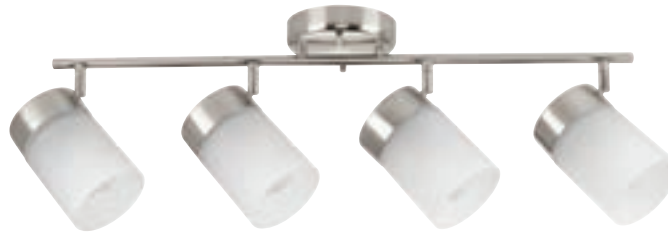

Ridgecrest

Infuse an abundance of sophistication, versatility, and light to any commercial or residential setting with our Ridgecrest collection. Multi-directional lamp heads provide design flexibility and illuminate typically hard-to-reach areas. Select a brushed nickel, satin white, or black finish to best fit your design aesthetic. Each lamp head features a crisp frosted glass shade for soft, general ambient light.

1 HEAD TRACK W/ FROSTED GLASS

P900011-009 Brushed Nickel

P900011-028 Satin White

P900011-031 Black

5" wd., 6-7/16" ht.

Extends 7-9/16" dp.

One medium base lamp,
each 60w max.

4 HEAD TRACK W/ FROSTED GLASS

P900012-009 Brushed Nickel

P900012-028 Satin White

P900012-031 Black

5" wd., 7-3/16" ht.

Extends 26-1/8" dp.

Four medium base lamps,
each 60w max.

P900012-009