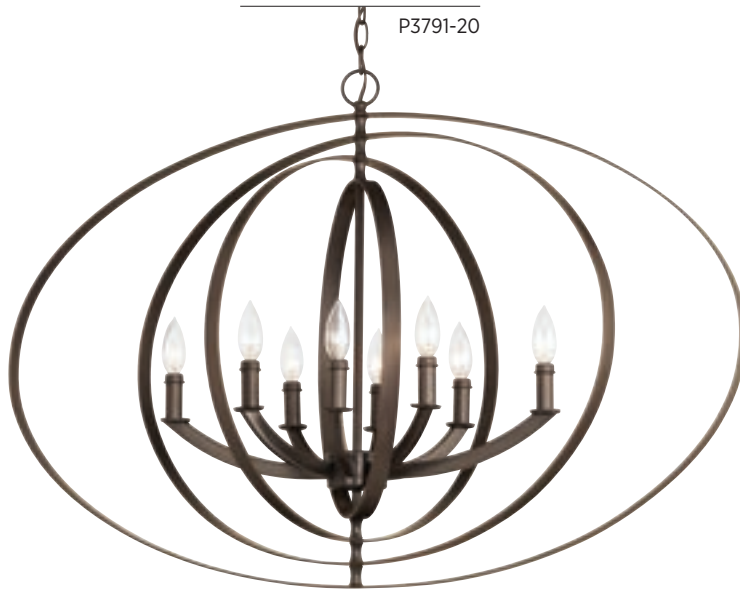

Equinox

P3791-20

EIGHT-LIGHT OVAL CHANDELIER

P3791-20 Antique Bronze
39" L., 14-1/4" W., 26-3/8" ht.,
Overall ht. w/chain 150"; wire 15'.
Eight candelabra base lamps,
each 60w max.

FOUR-LIGHT PENDANT

P3827-20 Antique Bronze
16" dia., 18-3/8" ht.,
Overall ht. w/chain 94"; wire 15'.
Four candelabra base lamps,
each 60w max.

FIVE-LIGHT CHANDELIER

P3841-20 Antique Bronze
22" dia., 24-3/8" ht.,
Overall ht. w/chain 99-1/2"; wire 15'.
Five candelabra base lamps,
each 60w max.

SIX-LIGHT CHANDELIER

P3889-20 Antique Bronze
27-3/4" dia., 30" ht.,
Overall ht. w/chain 105"; wire 15'.
Six candelabra base lamps,
each 60w max.

MINI-PENDANT

P5142-20 Antique Bronze
10-1/8" dia., 12-1/2" ht.,
Overall ht. w/chain 87"; wire 15'.
Three candelabra base lamps,
each 60w max.