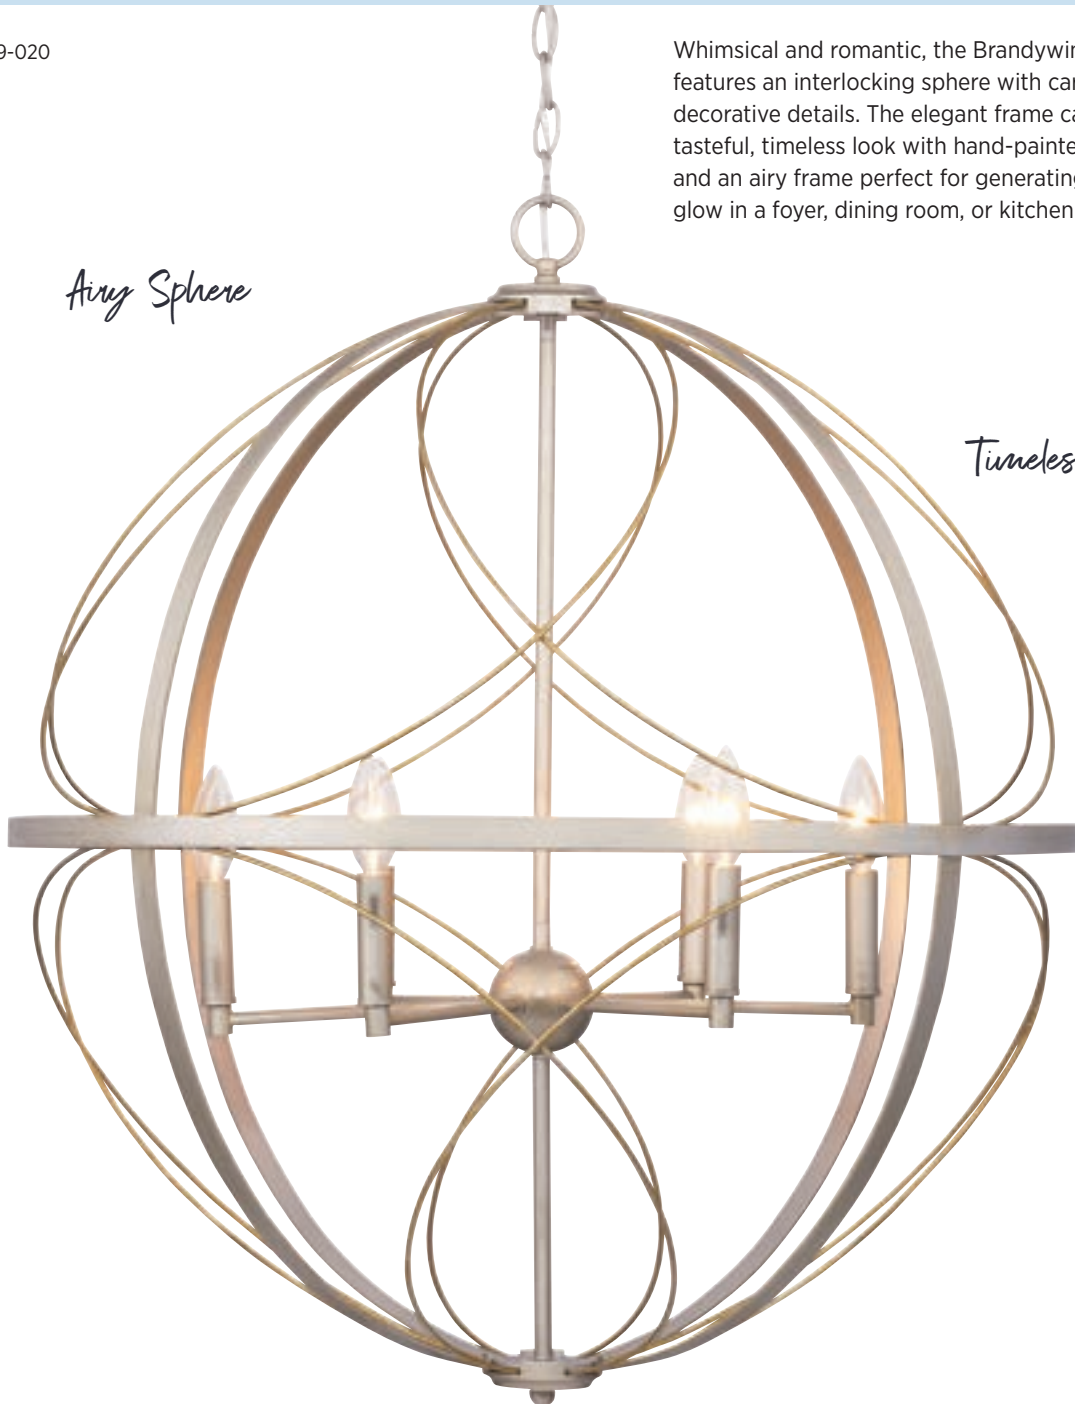

Brandywine

FINISHES

- Antique Bronze - 020
- Silver Ridge - 134

PAIR WITH

- Landree
- Glimmer

P500069-020

Whimsical and romantic, the Brandywine Collection features an interlocking sphere with carefully crafted decorative details. The elegant frame captures a tasteful, timeless look with hand-painted accents and an airy frame perfect for generating a divine glow in a foyer, dining room, or kitchen.

Airy Sphere

Timeless Design

Hand-Gilded Wire Accents