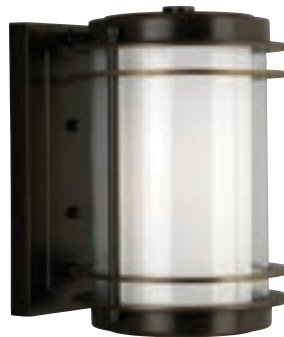

P5896-108

SMALL WALL LANTERN

P5895-108 Oil Rubbed Bronze

6-1/2" W., 9-3/4" ht.

Extends 8-1/2". H/CTR 5".

One medium base lamp,
100w max.

MEDIUM WALL LANTERN

P5896-108 Oil Rubbed Bronze

8" W., 11-3/4" ht.

Extends 10-1/4". H/CTR 6".

One medium base lamp,
100w max.

LARGE WALL LANTERN

P5899-108 Oil Rubbed Bronze

8" W., 24" ht.

Extends 10-3/8". H/CTR 12-1/4".

Two medium base lamps,
each 75w max.