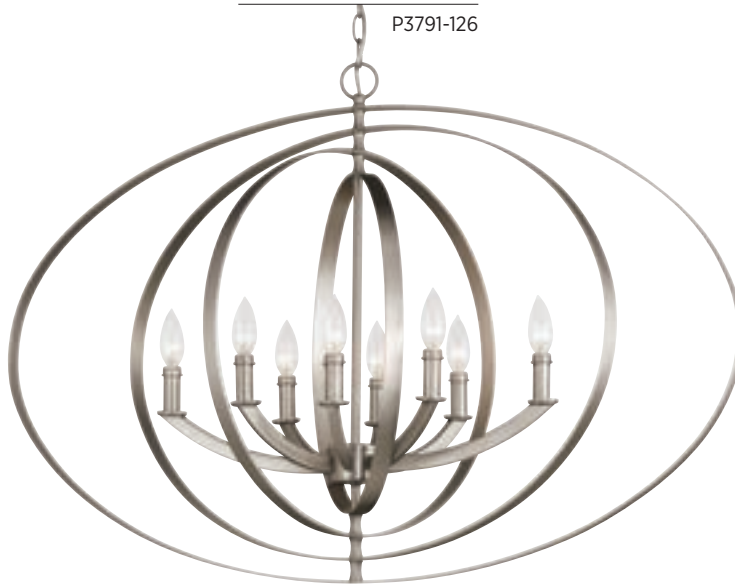

Equinox

P3791-126

EIGHT-LIGHT OVAL CHANDELIER

P3791-126 Burnished Silver
39" L., 14-1/4 W., 26-3/8" ht.,
Overall ht. w/chain 150"; wire 15'.
Eight candelabra base lamps,
each 60w max.

FOUR-LIGHT PENDANT

P3827-126 Burnished Silver
16" dia., 18-3/8" ht.,
Overall ht. w/chain 94"; wire 15'.
Four candelabra base lamps,
each 60w max.

FIVE-LIGHT CHANDELIER

P3841-126 Burnished Silver
22" dia., 24-3/8" ht.,
Overall ht. w/chain 99-1/2"; wire 15'.
Five candelabra base lamps,
each 60w max.

SIX-LIGHT CHANDELIER

P3889-126 Burnished Silver
27-3/4" dia., 30" ht.,
Overall ht. w/chain 105"; wire 15'.
Six candelabra base lamps,
each 60w max.

MINI-PENDANT

P5142-126 Burnished Silver
10-1/8" dia., 12-1/2" ht.,
Overall ht. w/chain 87"; wire 15'.
Three candelabra base lamps,
each 60w max.