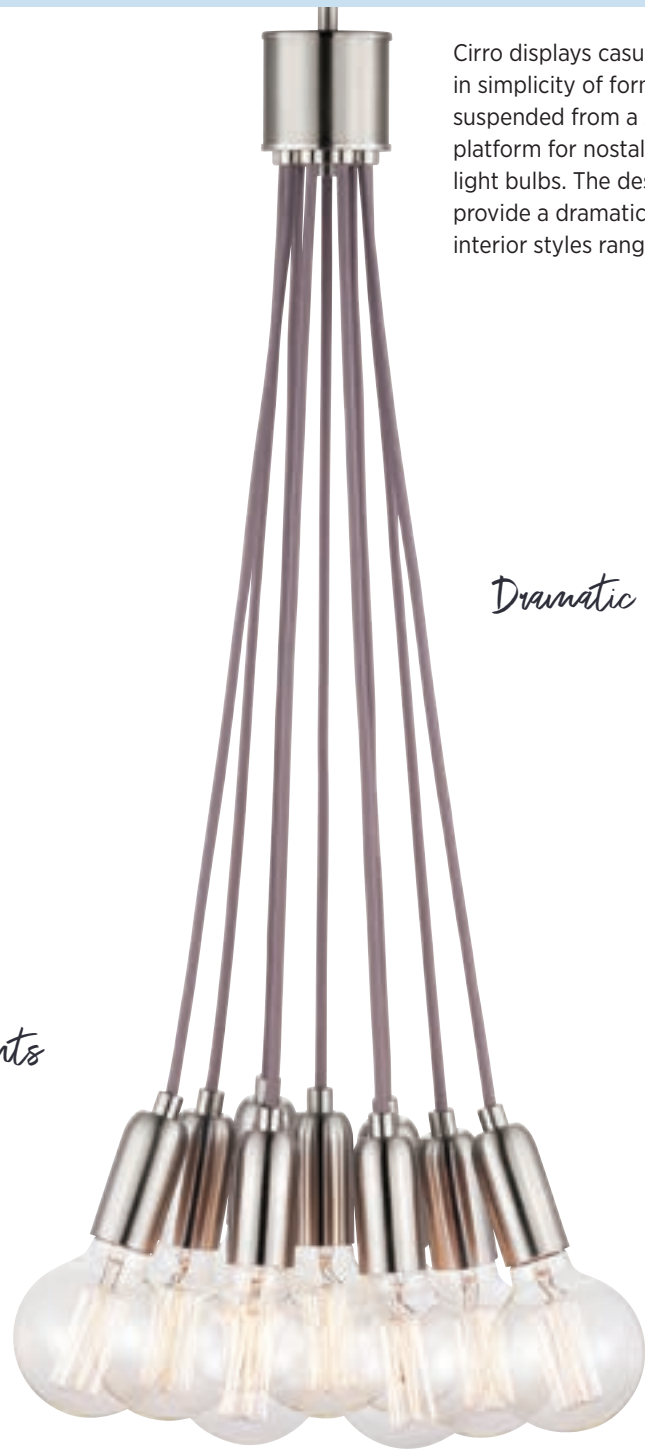

## PAIR WITH

- Glayse
- Carbon

P500140-009

Cirro displays casual elegance that is found in simplicity of form. Nine individual lights suspended from a single point provide the perfect platform for nostalgic oversize globe or vintage light bulbs. The design is a versatile option to provide a dramatic statement to a variety of interior styles ranging from Modern to Casual.