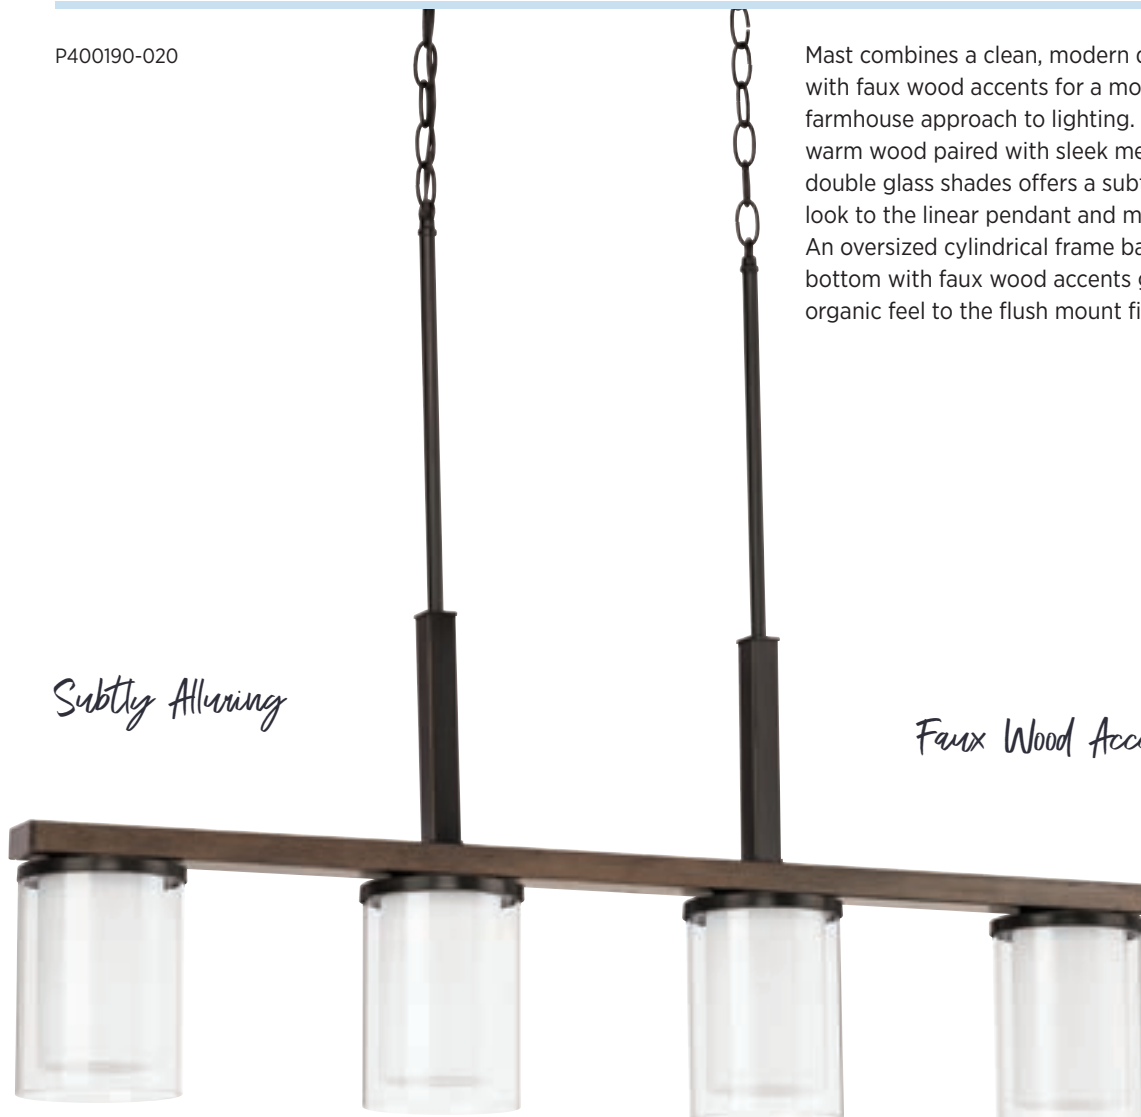

Mast

FINISHES

- Brushed Nickel - 009
- Antique Bronze - 020

ALSO IN

- Bath
- Close-to-Ceiling
- Sconces

PAIR WITH

- Alexa
- Chadwick
- Hemsworth

P400190-020

Mast combines a clean, modern design expression with faux wood accents for a modern-meets-farmhouse approach to lighting. The contrast of warm wood paired with sleek metallic lines and double glass shades offers a subtly alluring, Zen look to the linear pendant and mini-pendant. An oversized cylindrical frame banded top and bottom with faux wood accents gives a warm organic feel to the flush mount fixture.

Subtly Alluring

Faux Wood Accents

Modern meets Farmhouse