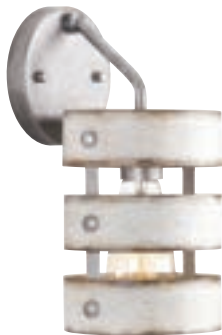

# Gulliver

---

Wood-grained textured bands wrap together to enclose the bulb.

P710031-141

P710031-143

**P710031-143** Graphite  
**P710031-141** Galvanized  
6" dia., 12" ht.  
Extends 7". H/CTR 9-3/8".  
One medium base lamp,  
75w max.