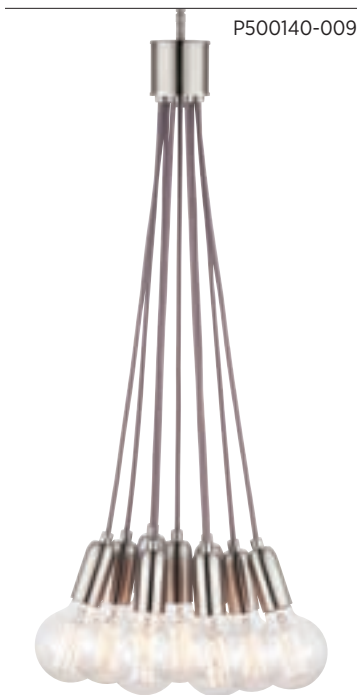

P500140-009